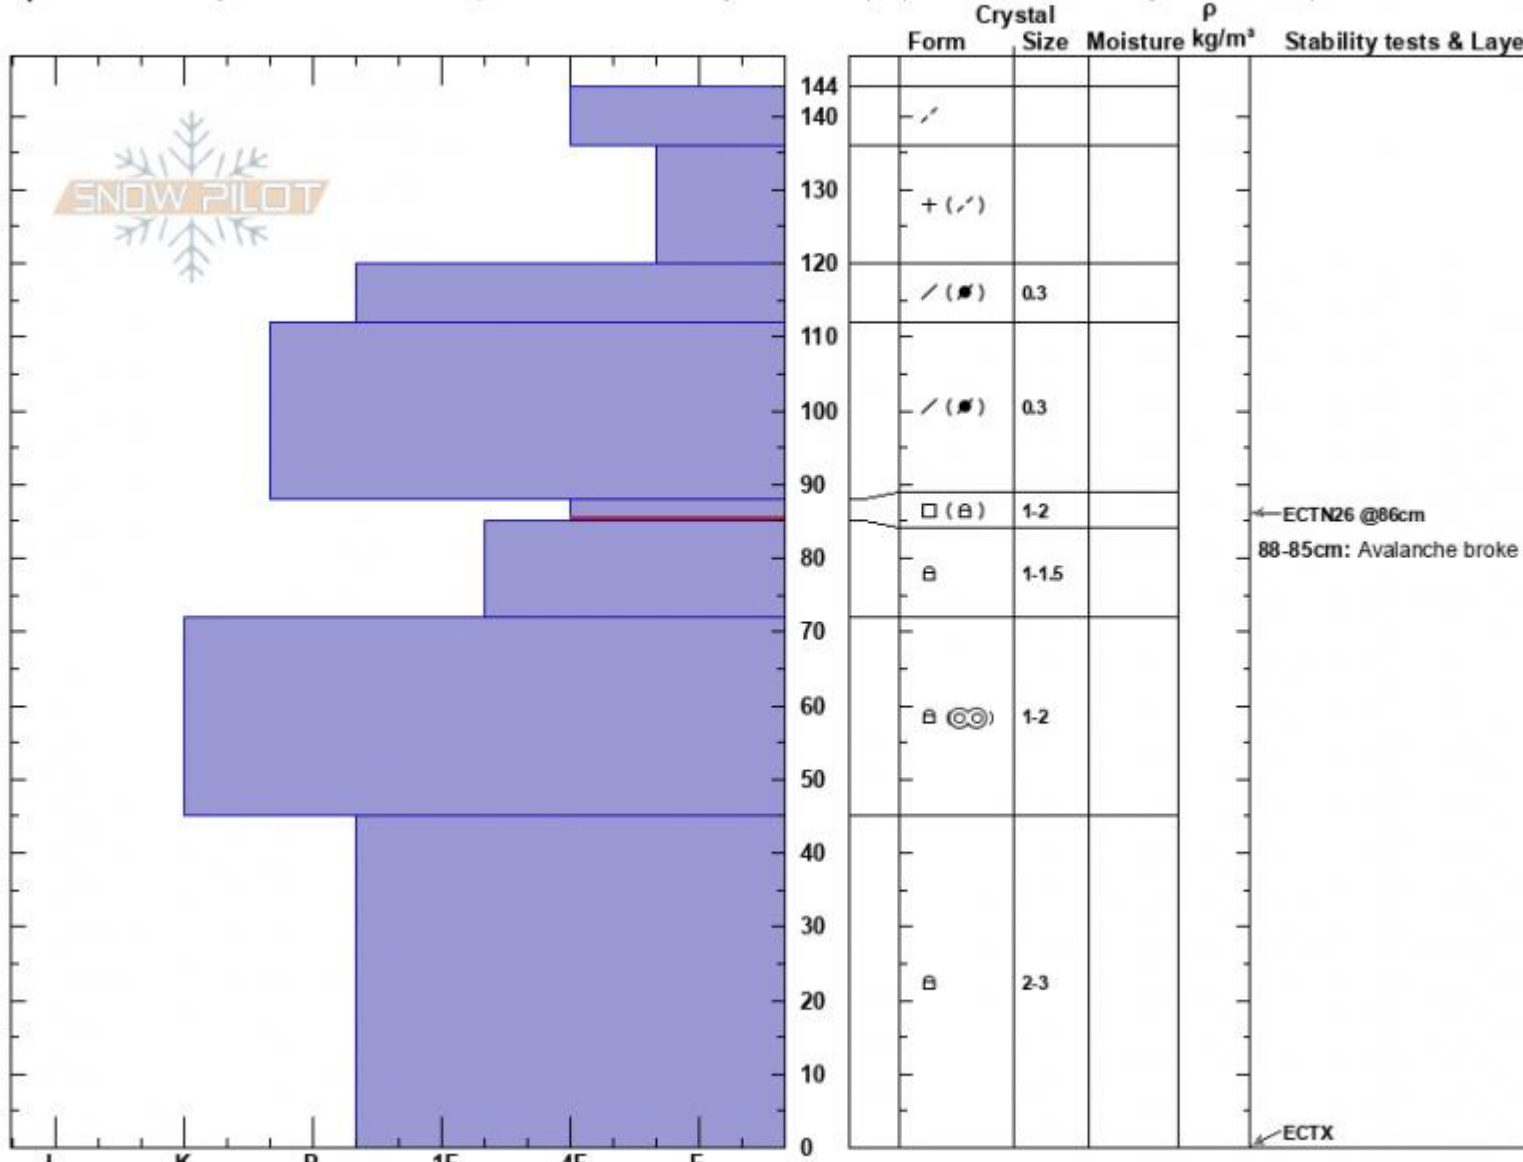

Crown Butte Fatality
 Cooke City
 MT
 Elevation: 9889 ft
 Aspect: 120°

Alex Marienthal
 01/01/2023 - 10:45am
 Co-ord: 45.05148N, -109.96152W
 Slope Angle: 27°
 Wind Loading: yes

Stability: Poor
 Air Temperature:
 Sky Cover: OVC
 Precipitation: S-1
 Wind: S Moderate

HS:144
 PF:25
 Layer Notes:
 88-85cm: Avalanche broke here
 88-85cm: Problematic layer

Specifics: Pit is adjacent to avalanche: crown; Recent avalanche activity on similar slopes; Recent avalanche activity on different slopes

Notes: Crown profile from HS-AMu-R4-D3-O, 1 rider caught, buried and killed on 12/31/22. Crown was average 2 feet deep and maximum 4 feet deep. 500' vertical feet. More info at: <https://www.mtavalanche.com/node/27422>

Advisory Region
 Cooke City
 Longitude
 -109.96W
 Latitude
 45.05N

Avalanche Details: [Snowmobiler avalanche fatality on Crown Butte](#)
 Cooke City, 2023-01-01