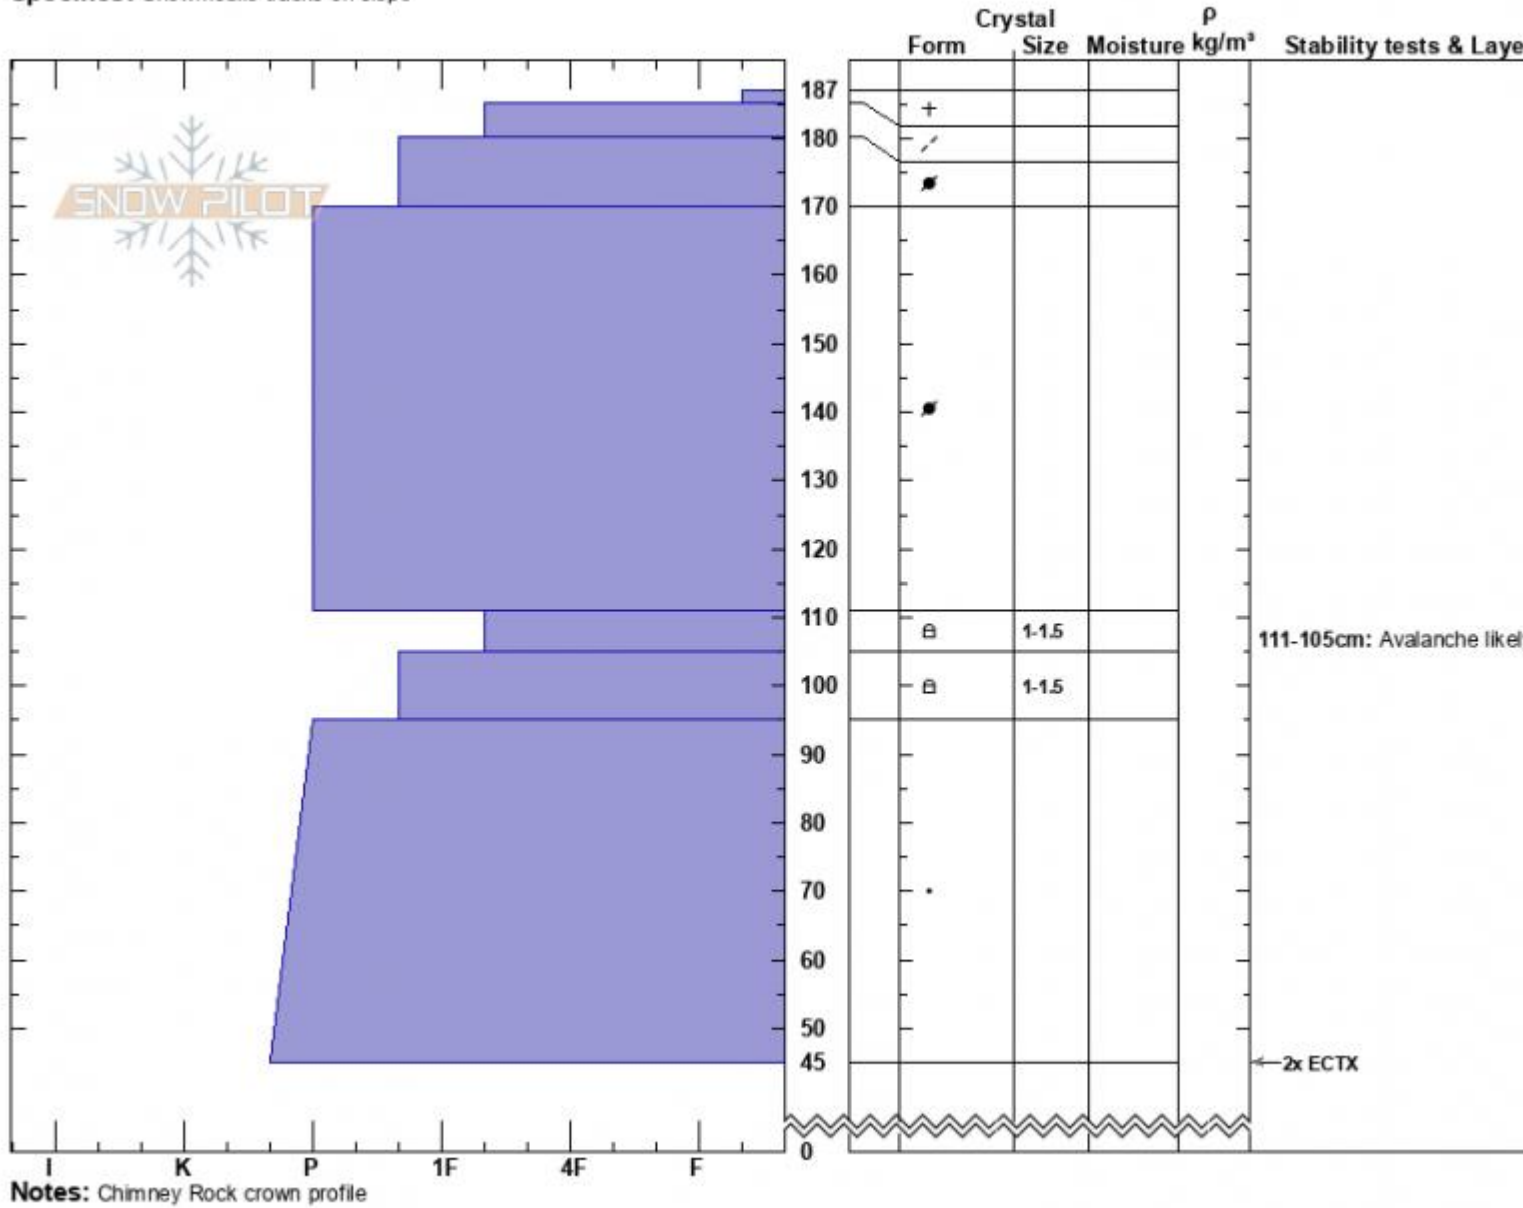

Chimney Rock Crown
 Beartooths
 MT
 Elevation: 9733 ft
 Aspect: 315°
 Specifics: Snowmobile tracks on slope

Zach Peterson
 12/08/2022 - 11:45pm
 Co-ord: 45.05521N, -109.95679W
 Slope Angle:
 Wind Loading: previous

Stability:
 Air Temperature:
 Sky Cover: BKN
 Precipitation: NO
 Wind: Calm

HS:187 Layer Notes:
 111-105cm: Avalanche likely brok

Crown of avalanche that was triggered 12/6/22. AMu-R2-D2-O

Advisory Region
 Cooke City
 Longitude
 -109.96W
 Latitude
 45.05N