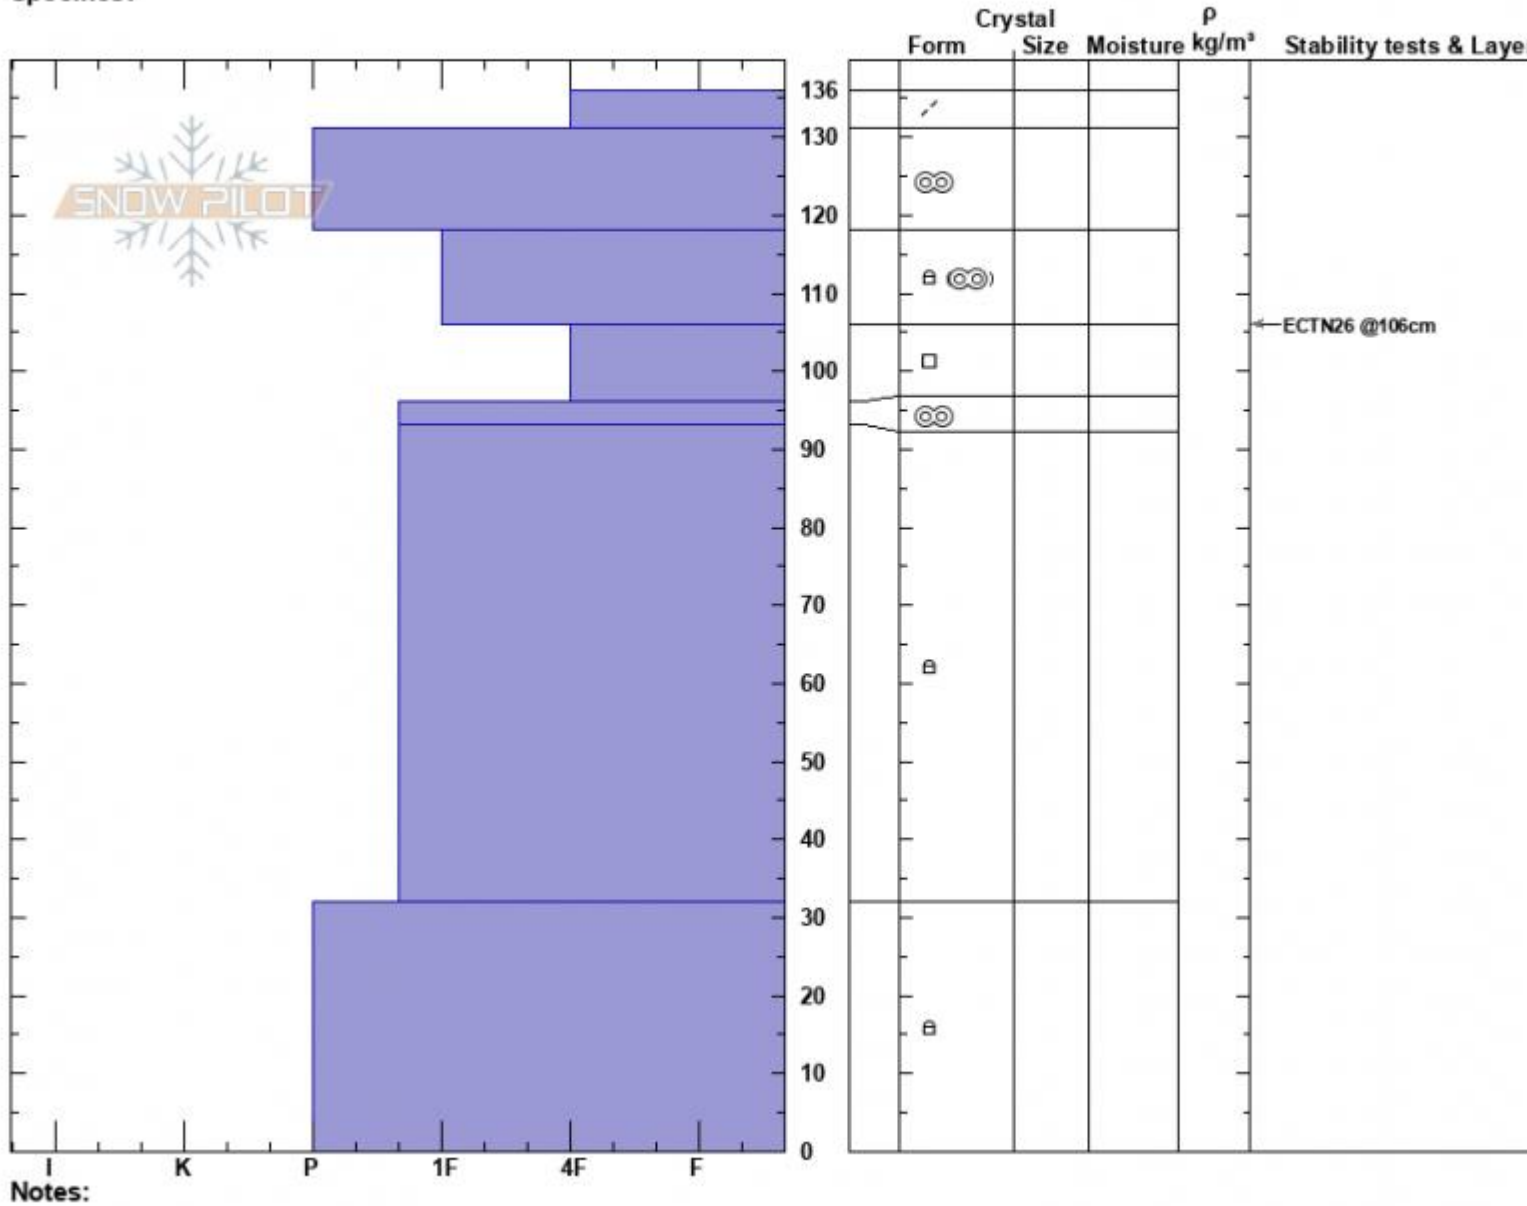

Lionhead Ridge, Marge
 Henry Mtns
 MT
 Elevation: 9115 ft
 Aspect: 87°
 Specifics:

Alex Marienthal
 04/03/2022 - 12:25pm
 Co-ord: 44.71726N, -111.31970W
 Slope Angle: 20°
 Wind Loading: previous

Stability: Good
 Air Temperature:
 Sky Cover: CLR
 Precipitation: NO
 Wind:

HS:136 **Layer Notes:**
 106-96cm: Problematic layer

Advisory Region
 Lionhead Range
 Longitude
 -111.32W
 Latitude
 44.71N
 Lionhead Range, 2022-04-04