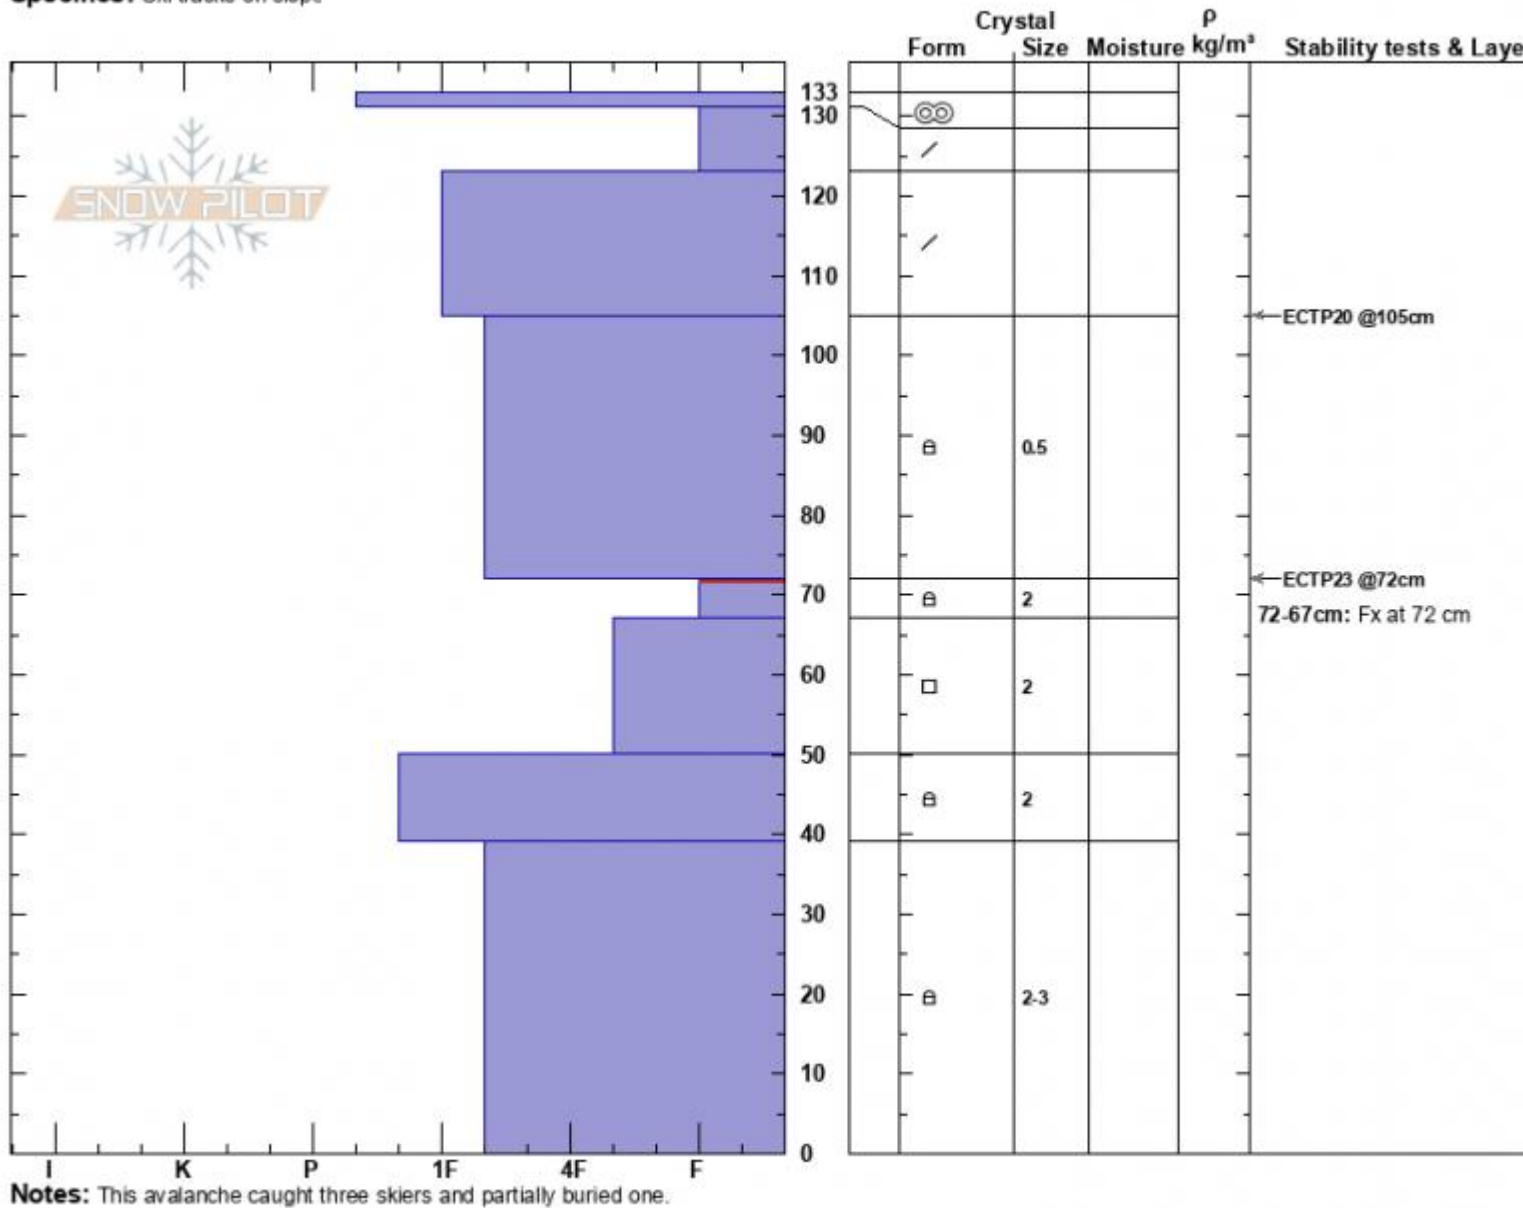

Woody Ridge Avalanche
 Cooke City
 MT
 Elevation: 9671 ft
 Aspect: 290°
 Specifics: Ski tracks on slope

Hannah Marshall
 03/25/2022 - 12:00pm
 Co-ord: 44.98951N, -109.92383W
 Slope Angle: 38°
 Wind Loading:

Stability:
 Air Temperature:
 Sky Cover: BKN
 Precipitation: NO
 Wind:

HS:133 Layer Notes:
 72-67cm: Fx at 72 cm
 72-67cm: Problematic layer

Advisory Region
 Cooke City
 Longitude
 -109.92W
 Latitude
 44.97N

Avalanche Details: [3 skiers caught, 2 injured on Woody Ridge near Cooke City, 2022-03-25](#)