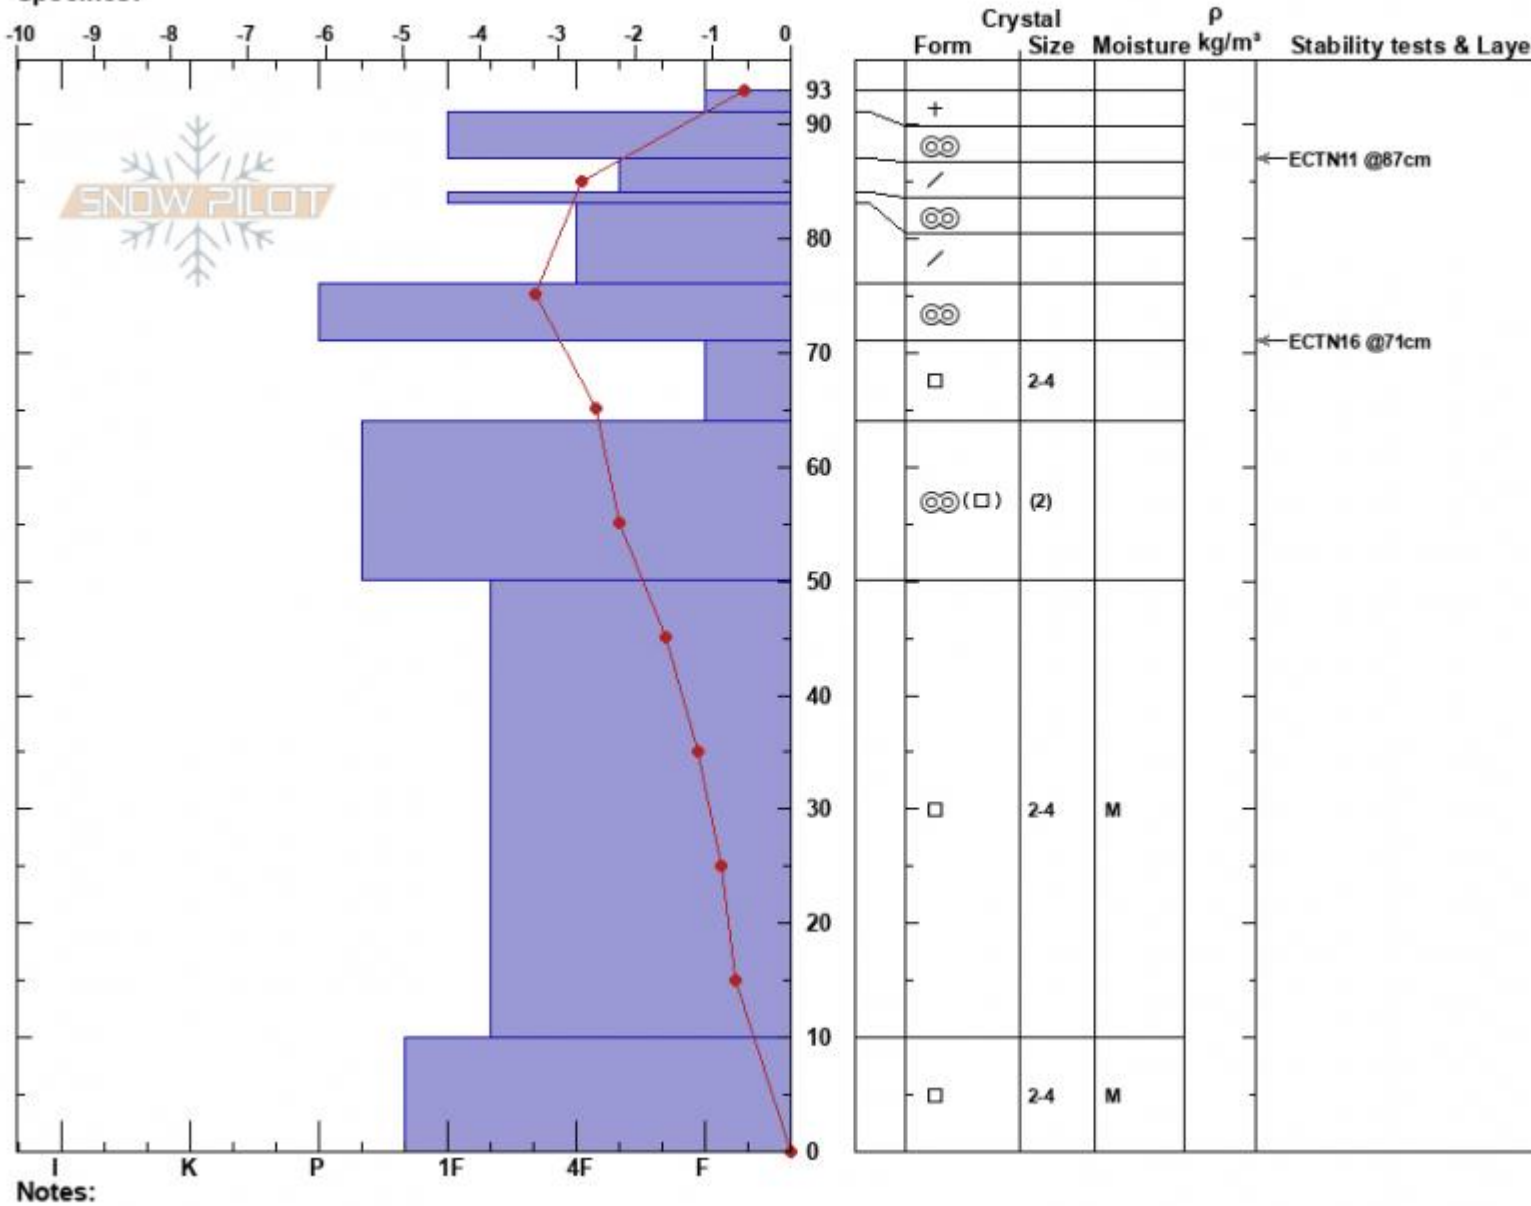

Hebgen Lake
 Lionhead Range
 MT
 Elevation: 8846 ft
 Aspect: 150°
 Specifics:

Hannah Marshall
 03/22/2022 - 12:00pm
 Co-ord: 44.83918N, -111.34193W
 Slope Angle: 20°
 Wind Loading:

Stability: Good
 Air Temperature: -1.5°C
 Sky Cover: FEW
 Precipitation: NO
 Wind:

HS:93
 PF:50
 Layer Notes:
 71-64cm: Problematic layer

Advisory Region
 Lionhead Range
 Longitude
 -111.34W
 Latitude
 44.84N
 Lionhead Range, 2022-03-22