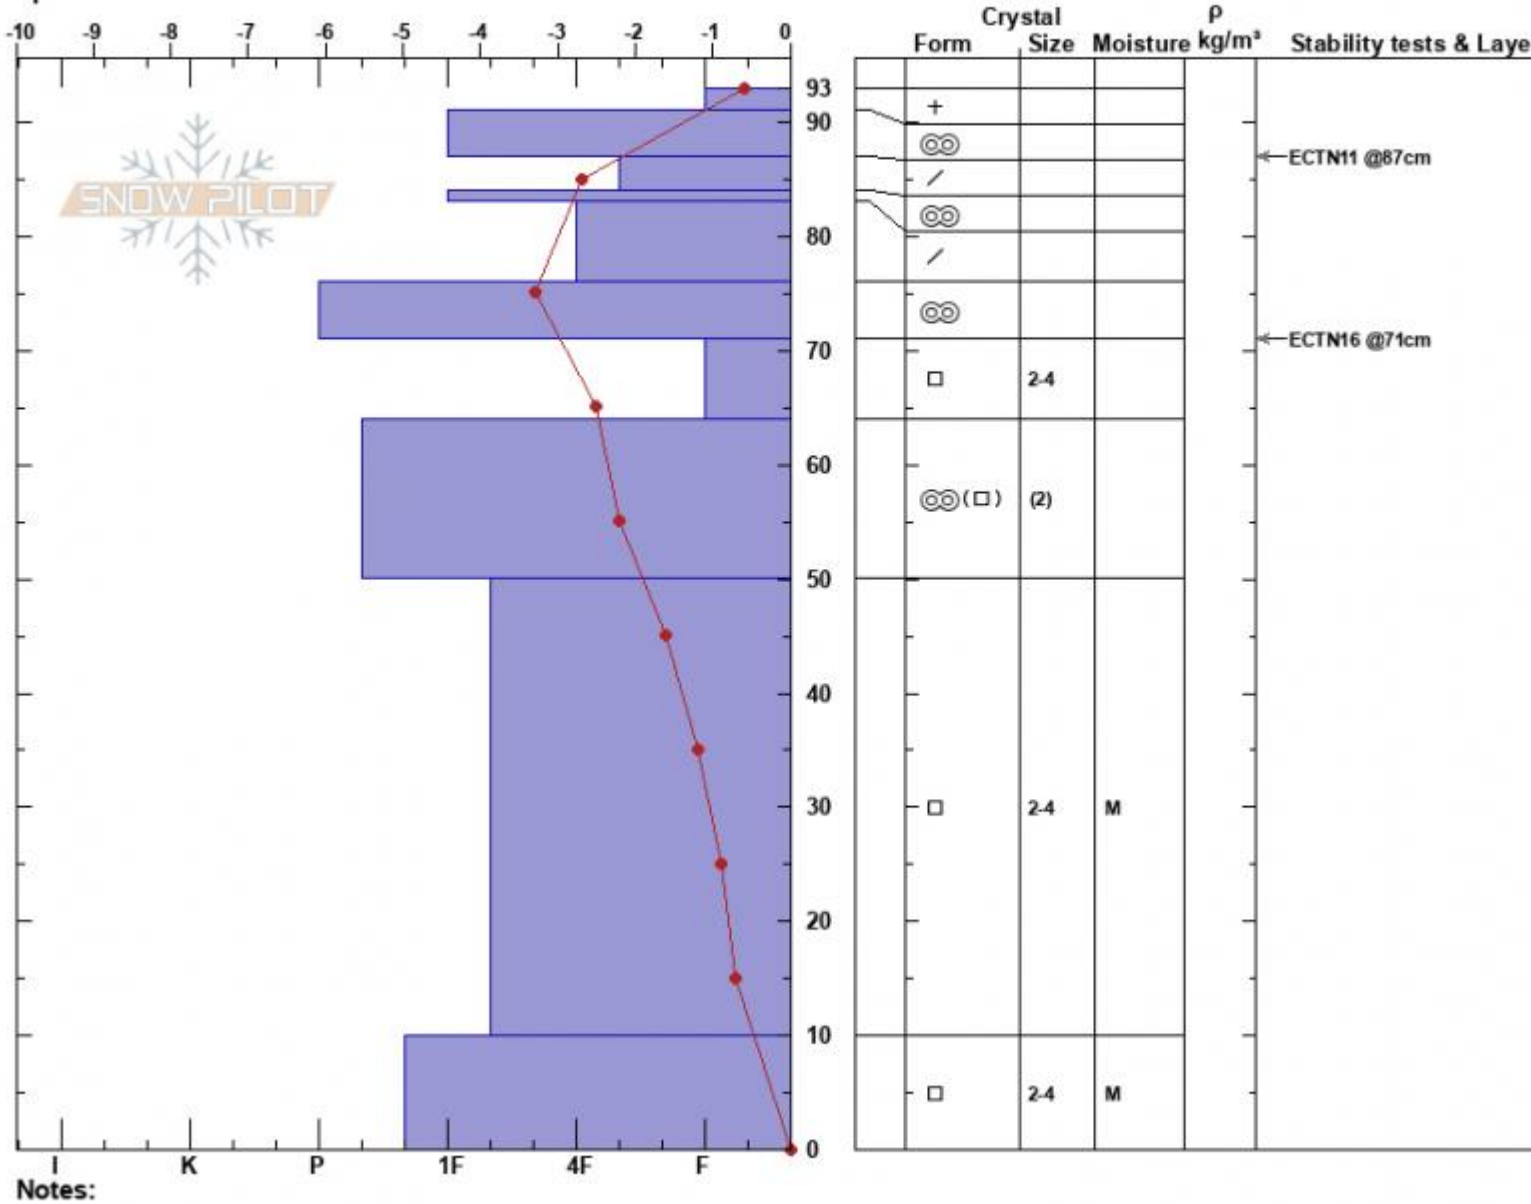

Hebgen Lake
 Lionhead Range
 MT
 Elevation: 8846 ft
 Aspect: 150°
 Specifics:

Hannah Marshall
 03/22/2022 - 12:00pm
 Co-ord: 44.83918N, -111.34193W
 Slope Angle: 20°
 Wind Loading:

Stability: Good
 Air Temperature: -1.5°C
 Sky Cover: FEW
 Precipitation: NO
 Wind:

HS:93
 PF:50
 Layer Notes:
 71-64cm: Problematic layer

Advisory Region
 Lionhead Range
 Longitude
 -111.34W
 Latitude
 44.84N
 Lionhead Range, 2022-03-22