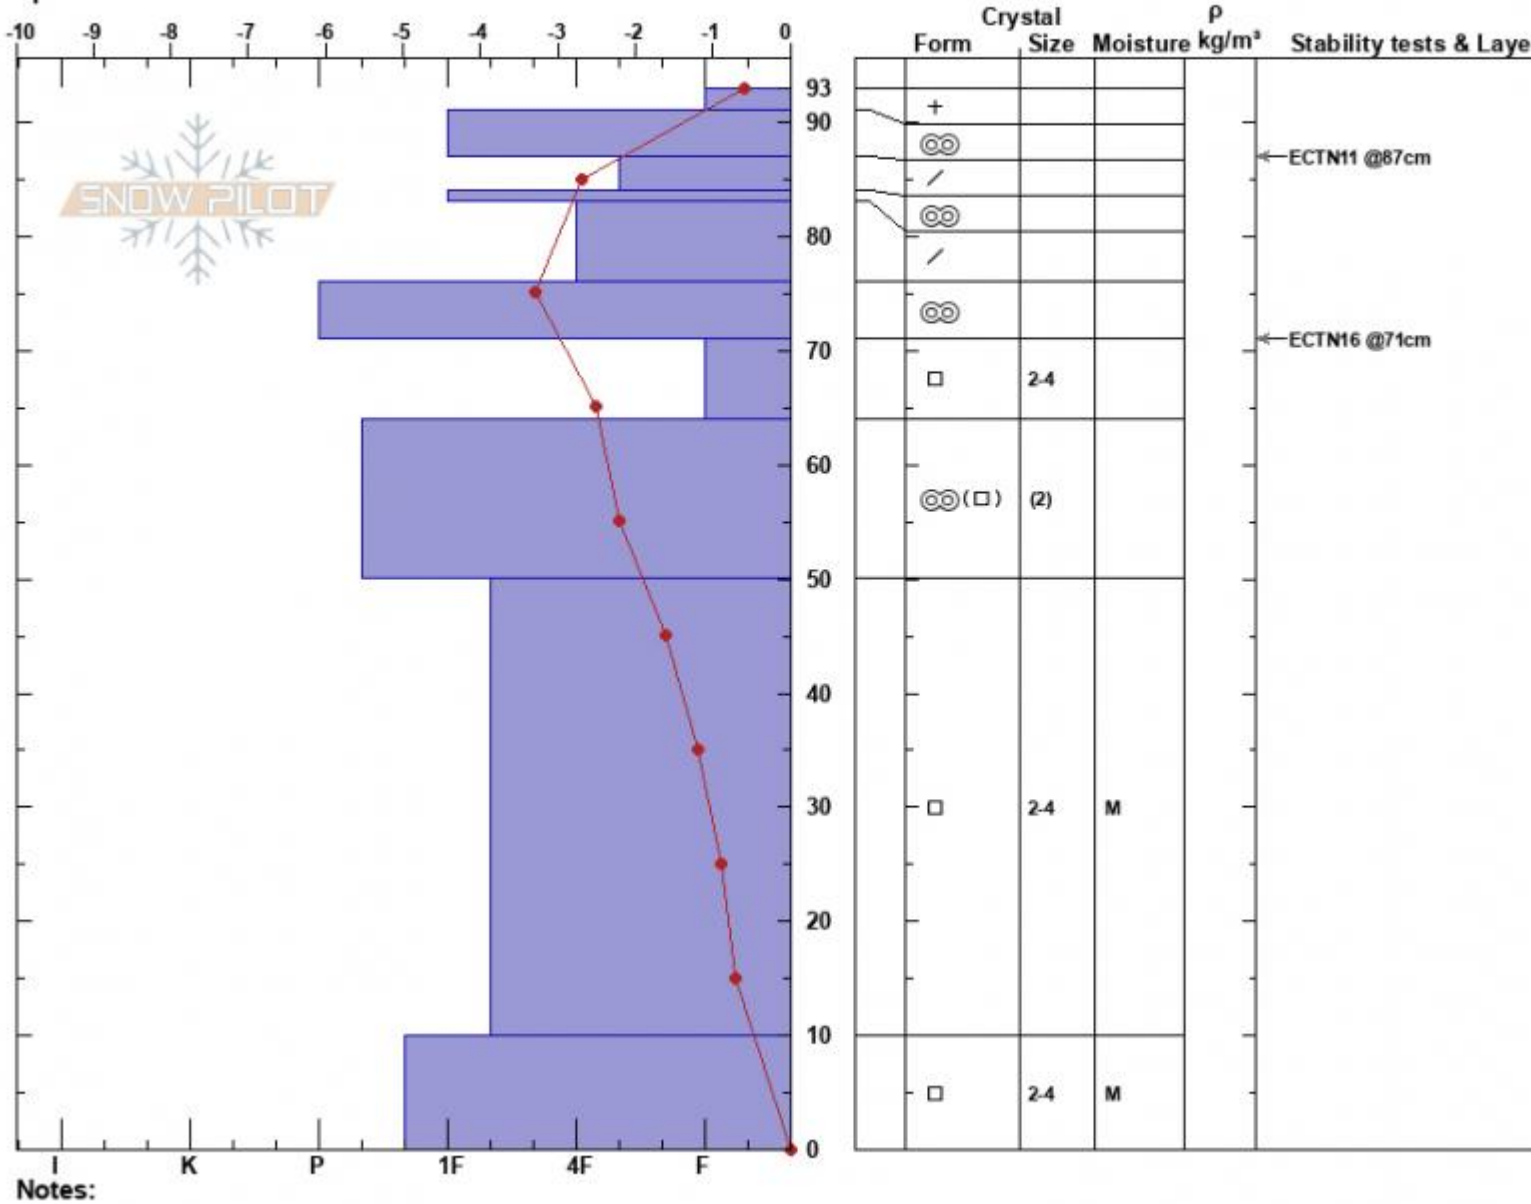

Hebgen Lake  
 Lionhead Range  
 MT  
 Elevation: 8846 ft  
 Aspect: 150°  
 Specifics:

Hannah Marshall  
 03/22/2022 - 12:00pm  
 Co-ord: 44.83918N, -111.34193W  
 Slope Angle: 20°  
 Wind Loading:

Stability: Good  
 Air Temperature: -1.5°C  
 Sky Cover: FEW  
 Precipitation: NO  
 Wind:  
 HS:93  
 PF:50  
 Layer Notes:  
 71-64cm:Problematic layer

Advisory Region  
 Lionhead Range  
 Longitude  
 -111.34W  
 Latitude  
 44.84N  
 Lionhead Range, 2022-03-22