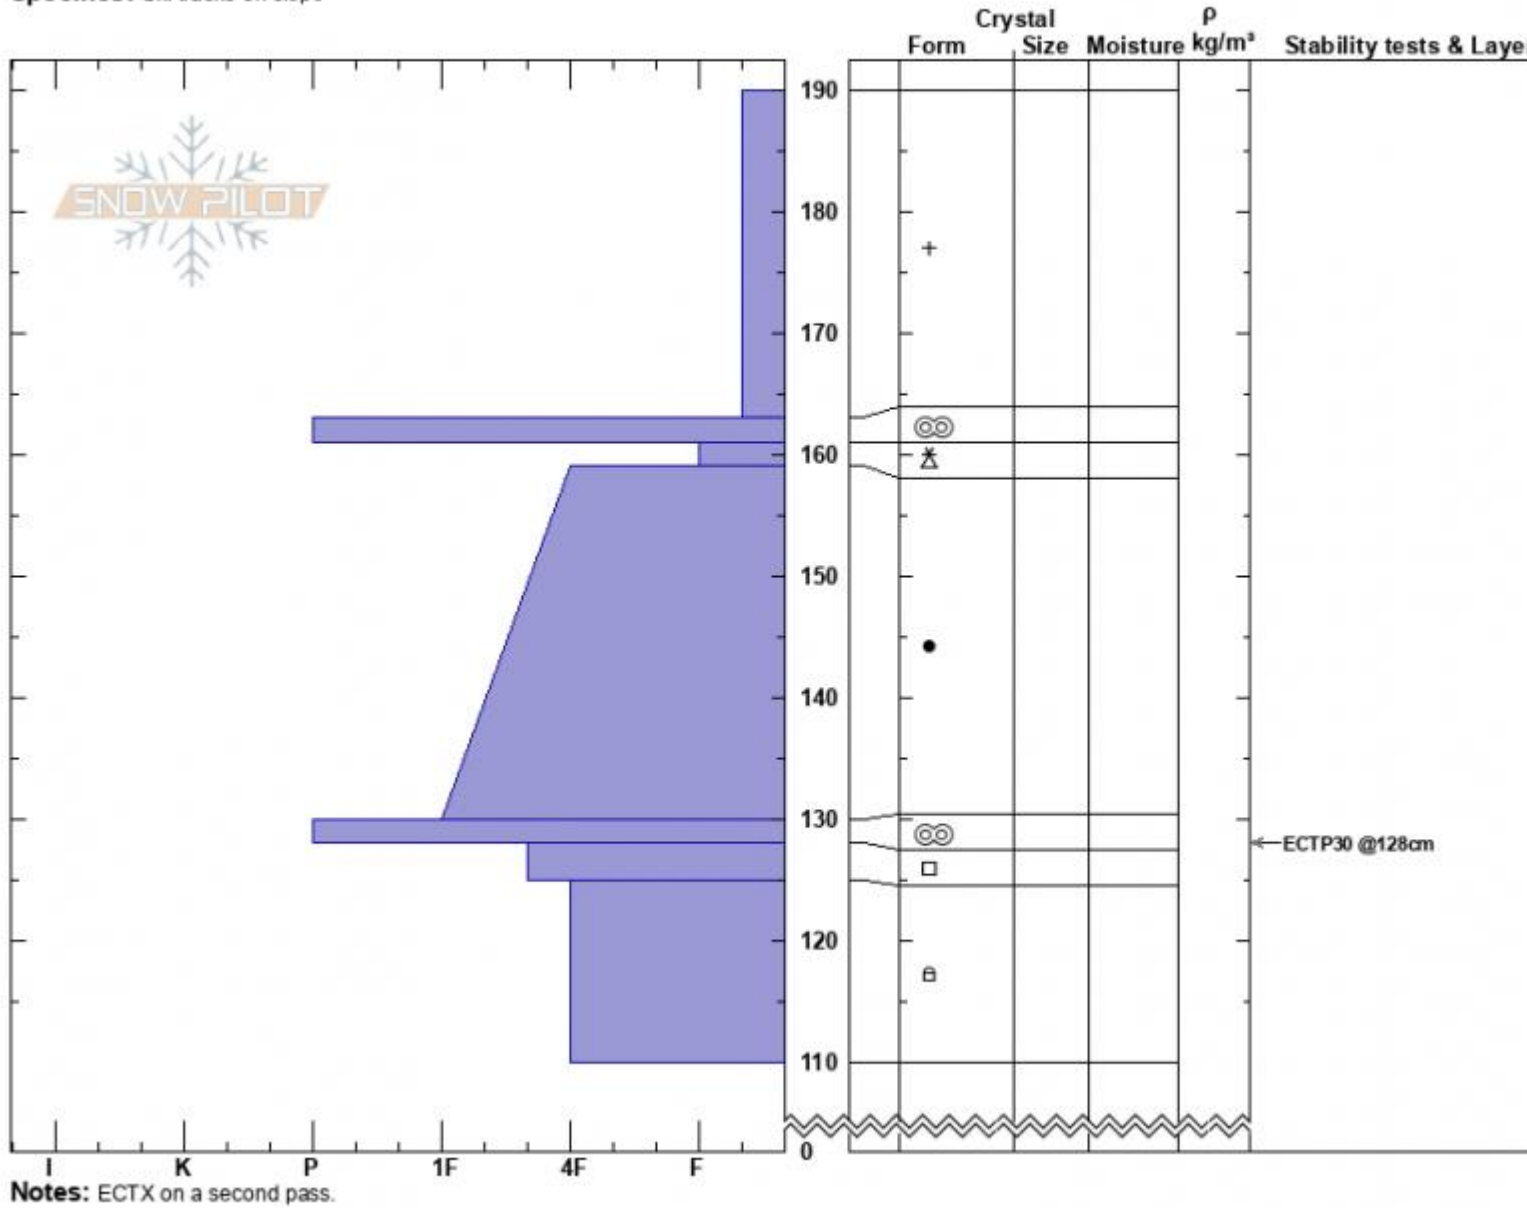

Spanky's  
 Madison Range-N  
 MT  
 Elevation: 9140 ft  
 Aspect: 60°  
 Specifics: Ski tracks on slope

Hannah Marshall  
 03/20/2022 - 1:00pm  
 Co-ord: 45.32442N, -111.38086W  
 Slope Angle:  
 Wind Loading:

Stability:  
 Air Temperature:  
 Sky Cover:  
 Precipitation: S-1  
 Wind: NW Moderate

HS:190 Layer Notes:

Advisory Region  
 Northern Madison  
 Longitude  
 -111.38W  
 Latitude  
 45.34N  
 Northern Madison, 2022-03-20