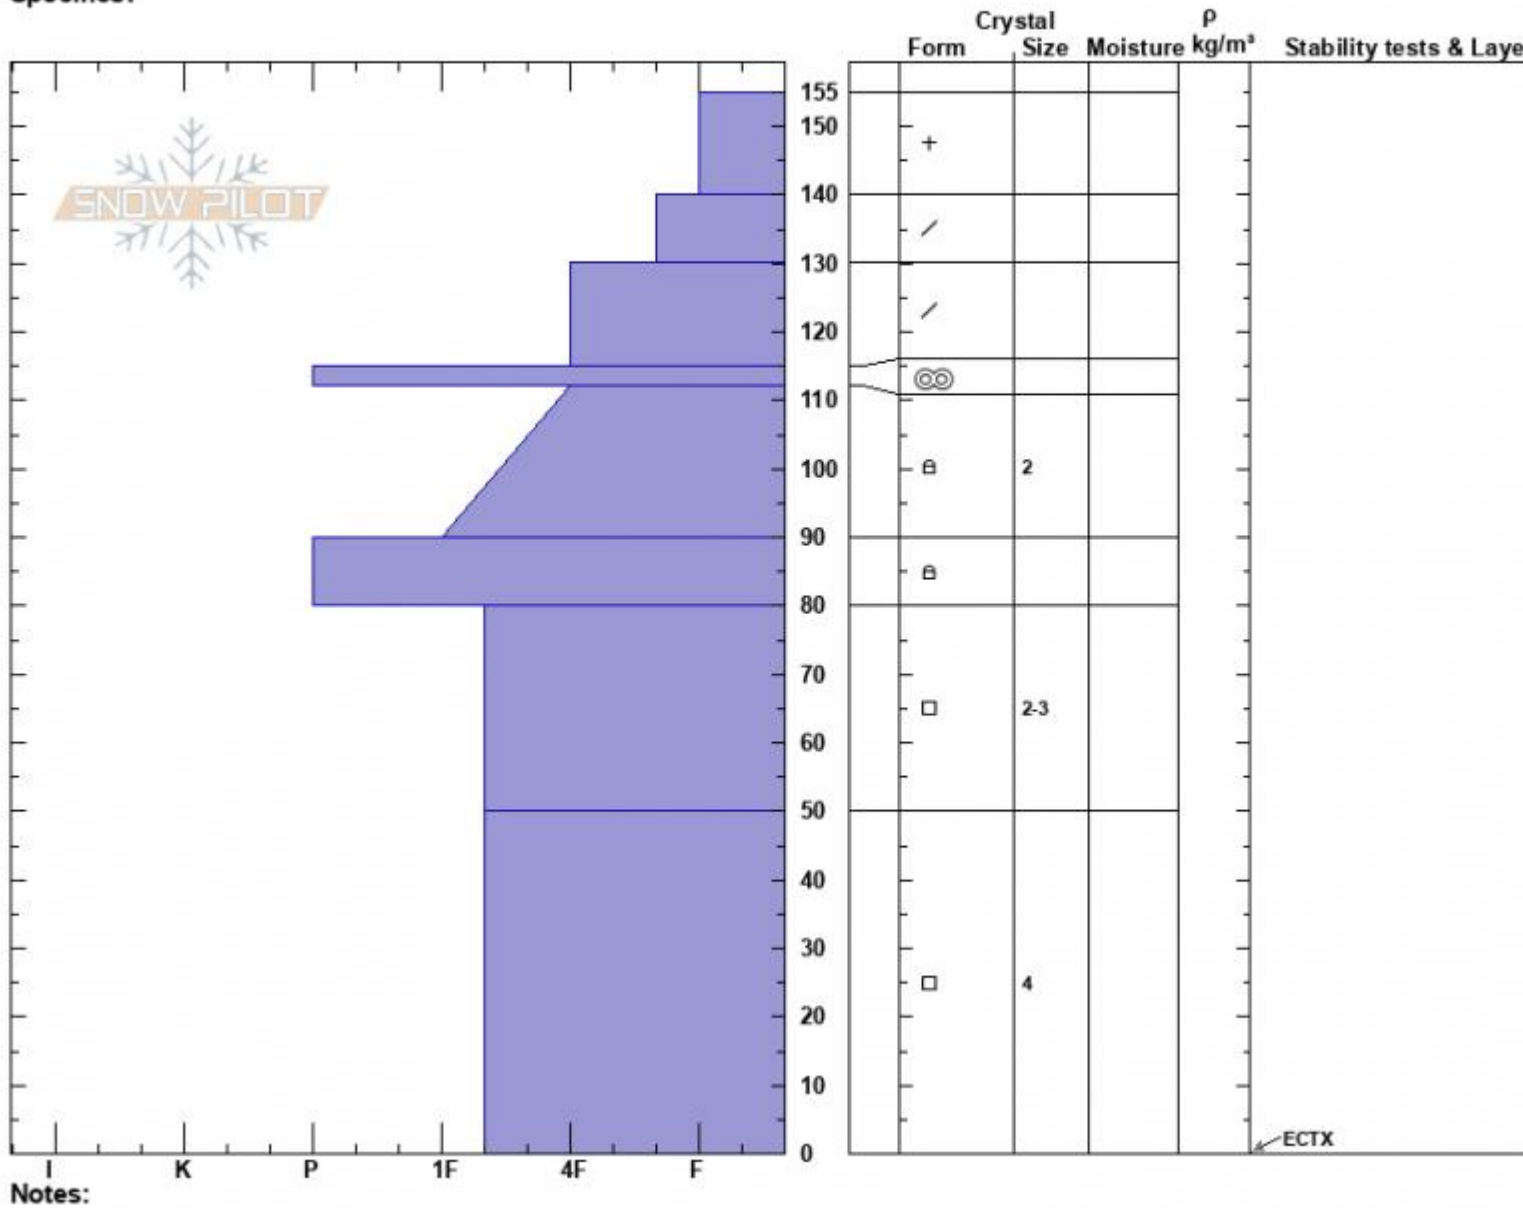

Throne North Profile  
 Bridger Range  
 MT  
 Elevation: 8333 ft  
 Aspect: 330°  
 Specifics:

Dave Zinn  
 03/20/2022 - 10:45am  
 Co-ord: 45.88263N, -110.95299W  
 Slope Angle: 27°  
 Wind Loading: no

Stability: Good  
 Air Temperature:  
 Sky Cover: OVC  
 Precipitation: S1  
 Wind: W Calm

HS:155 Layer Notes:

Advisory Region  
 Bridger Range  
 Longitude  
 -110.95W  
 Latitude  
 45.88N  
 Bridger Range, 2022-03-20