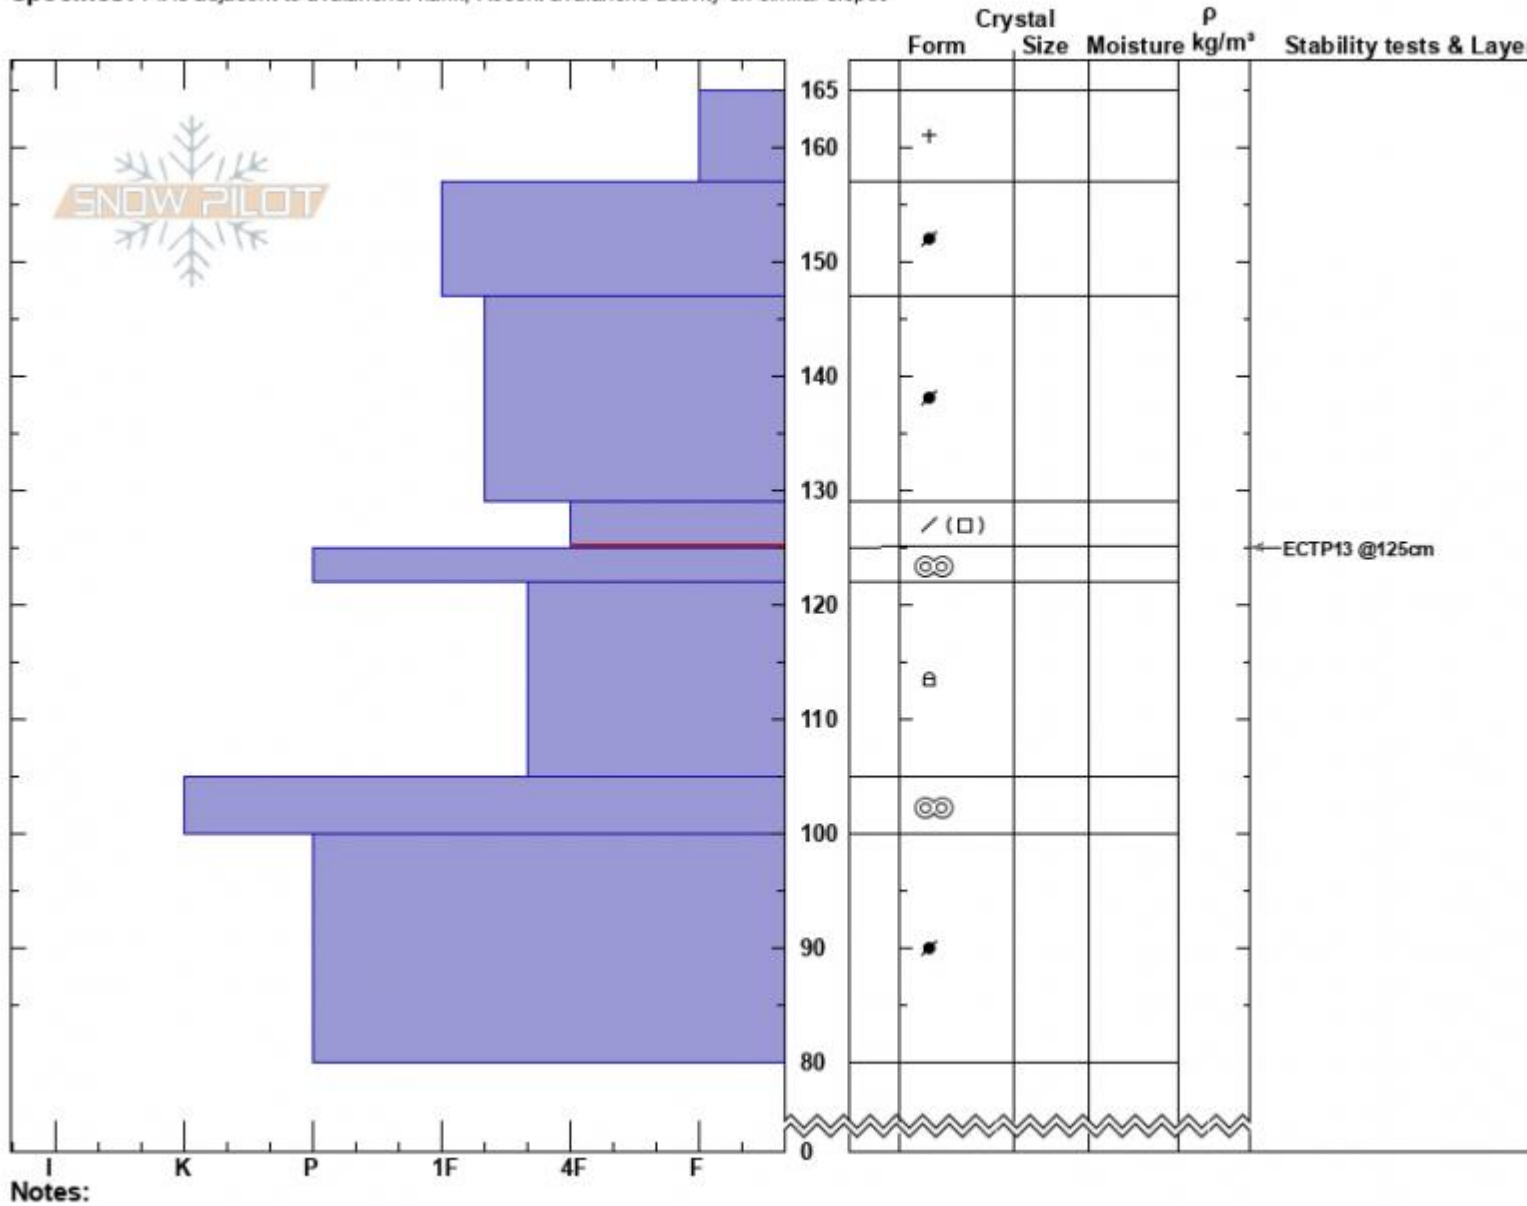

Wyoming Bowl Profile
 Madison Range-N
 MT
 Elevation: 9641 ft
 Aspect: 122°
 Specifics: Pit is adjacent to avalanche: flank; Recent avalanche activity on similar slopes

Dave Zinn
 03/15/2022 - 1:00pm
 Co-ord: 45.27052N, -111.46490W
 Slope Angle: 20°
 Wind Loading: previous

Stability: Poor
 Air Temperature:
 Sky Cover: OVC
 Precipitation: S1
 Wind: SW Light Breeze

HS:165
 Layer Notes:
 129-125cm: Problematic layer

Profile of snowpack in the backcountry near Big Sky Resort next to a skier-triggered avalanche.

Advisory Region
 Northern Madison
 Longitude
 -111.44W
 Latitude
 45.28N

Northern Madison, 2022-03-17