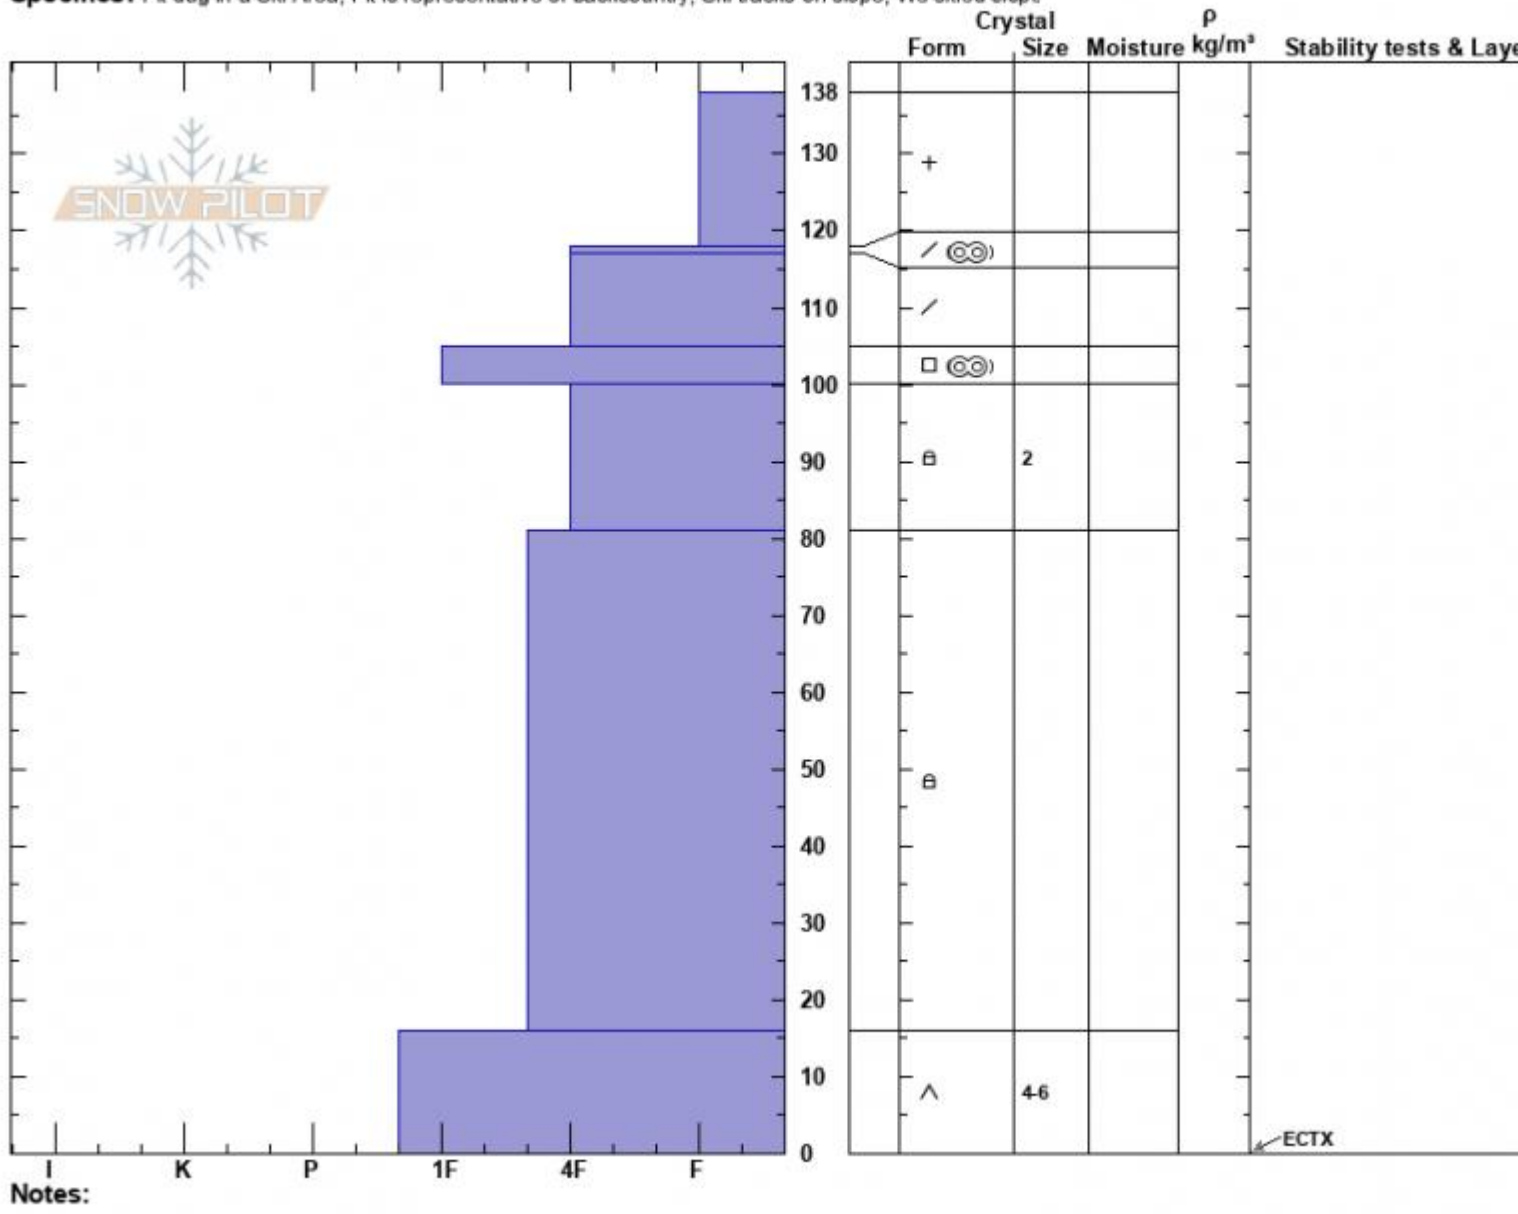

YC North Study Profile
 Madison Range-N
 MT
 Elevation: 8173 ft
 Aspect: 0°
 Specifics: Pit dug in a Ski Area; Pit is representative of backcountry; Ski tracks on slope; We skied slope

Dave Zinn
 03/10/2022 - 1:30pm
 Co-ord: 45.24897N, -111.45656W
 Slope Angle: 25°
 Wind Loading: no

Stability: Good
 Air Temperature:
 Sky Cover: BKN
 Precipitation: NO
 Wind: Calm

HS:138 Layer Notes:

Notes:
 Advisory Region
 Northern Madison
 Longitude
 -111.44W
 Latitude
 45.23N
 Northern Madison, 2022-03-17