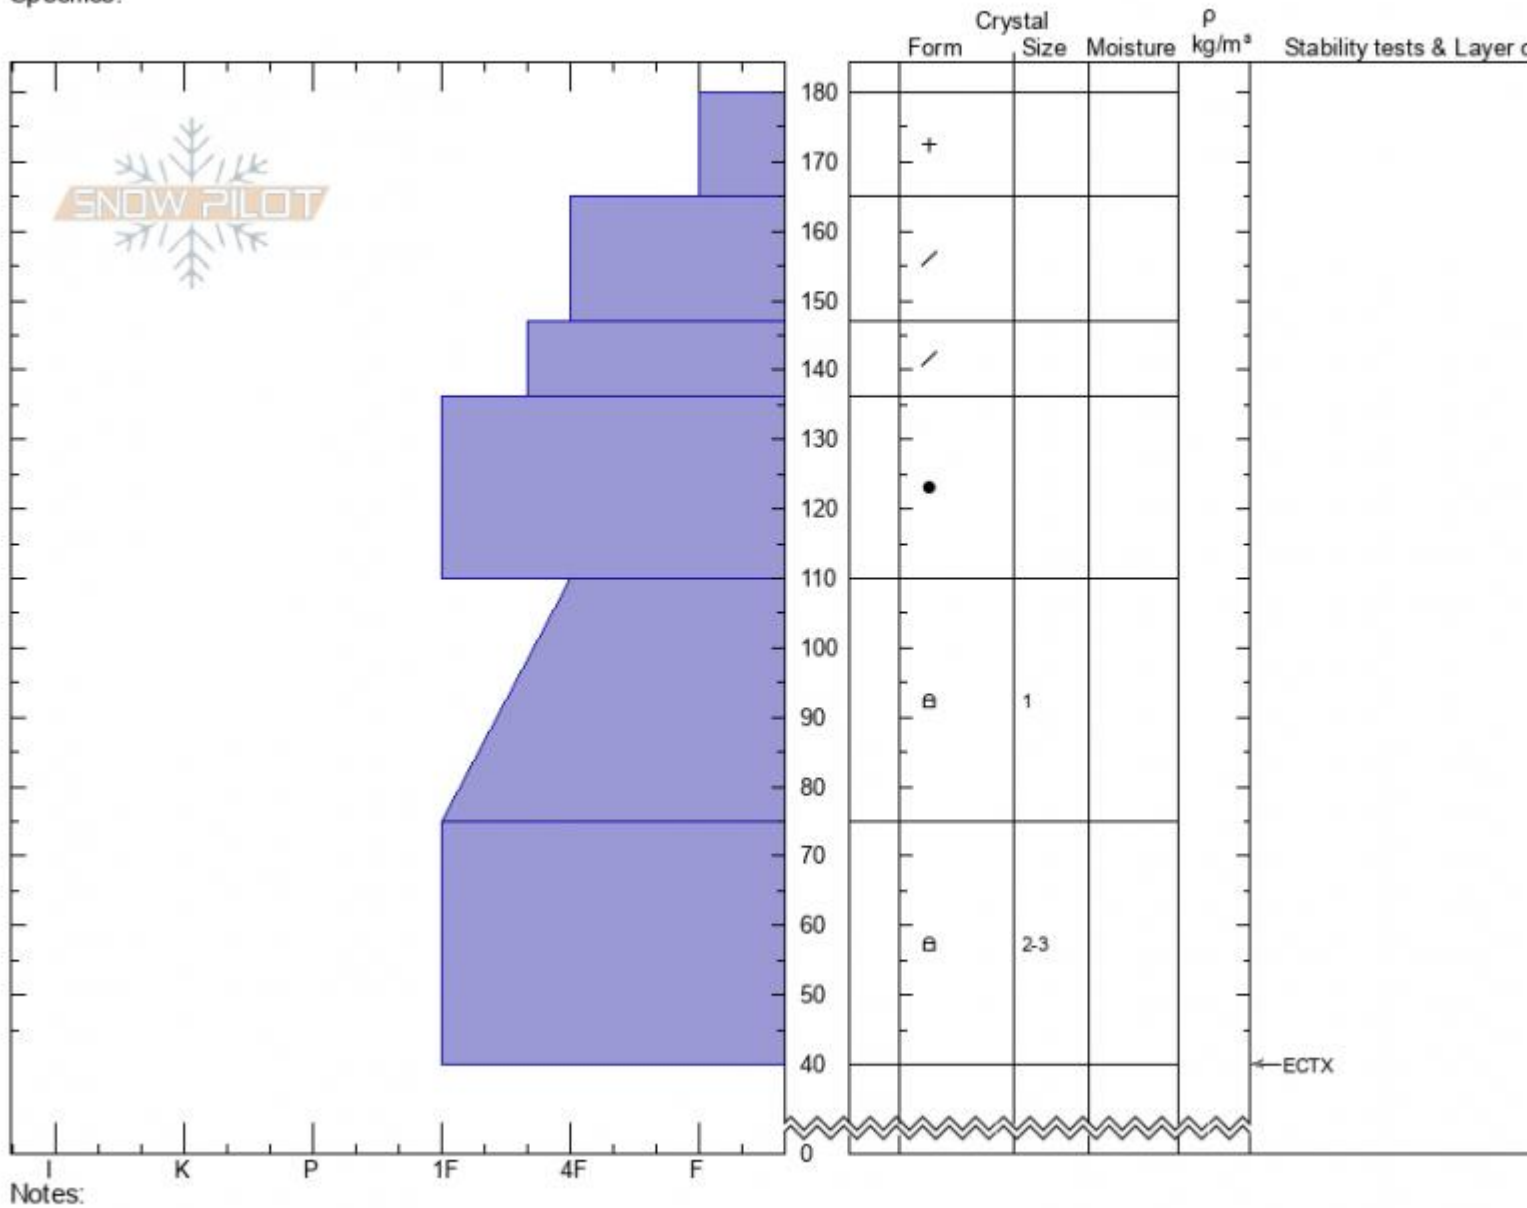

Middle Basin
Madison Range-N
MT
 Elevation: **9132 ft**
 Aspect: **40°**
 Specifics:

Hannah Marshall
03/13/2022 - 1:00pm
 Co-ord: **45.32473N, -111.38054W**
 Slope Angle:
 Wind Loading:

Stability:
 Air Temperature:
 Sky Cover: **OVC**
 Precipitation: **S-1**
 Wind:

HS:180 Layer Notes:

Advisory Region
 Northern Madison
 Longitude
 -111.38W
 Latitude
 45.32N
 Northern Madison, 2022-03-13