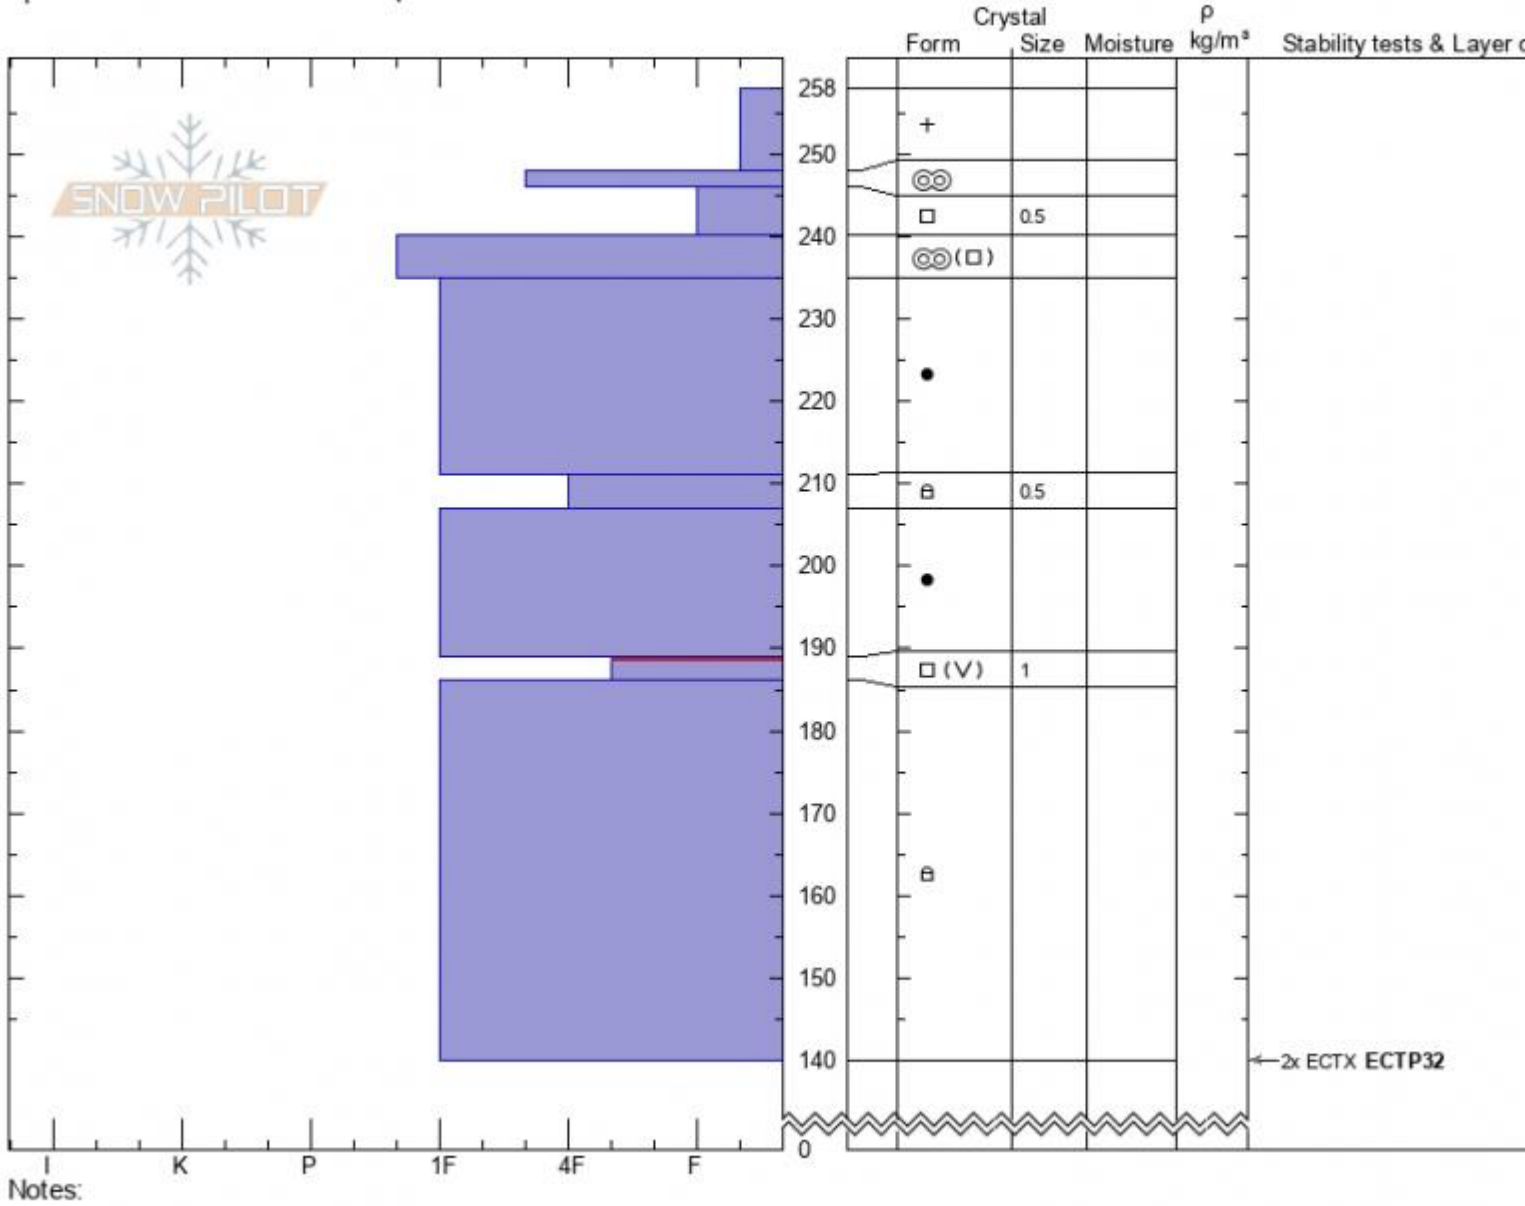

**Almost Died**  
**Cooke City**  
**MT**  
 Elevation: **9500 ft**  
 Aspect: **60°**  
 Specifics: **Snowmobile tracks on slope**

**Ian Hoyer**  
**03/09/2022 - 10:00am**  
 Co-ord: **45.05053N, -109.93176W**  
 Slope Angle: **25°**  
 Wind Loading: **previous**

Stability: **Fair**  
 Air Temperature:  
 Sky Cover: **FEW**  
 Precipitation: **NO**  
 Wind: **Calm**

**HS:258** Layer Notes:  
**PF:25** 189-186cm: **Problematic layer**

Advisory Region  
 Cooke City  
 Longitude  
 -109.95W  
 Latitude  
 45.06N  
 Cooke City, 2022-03-09