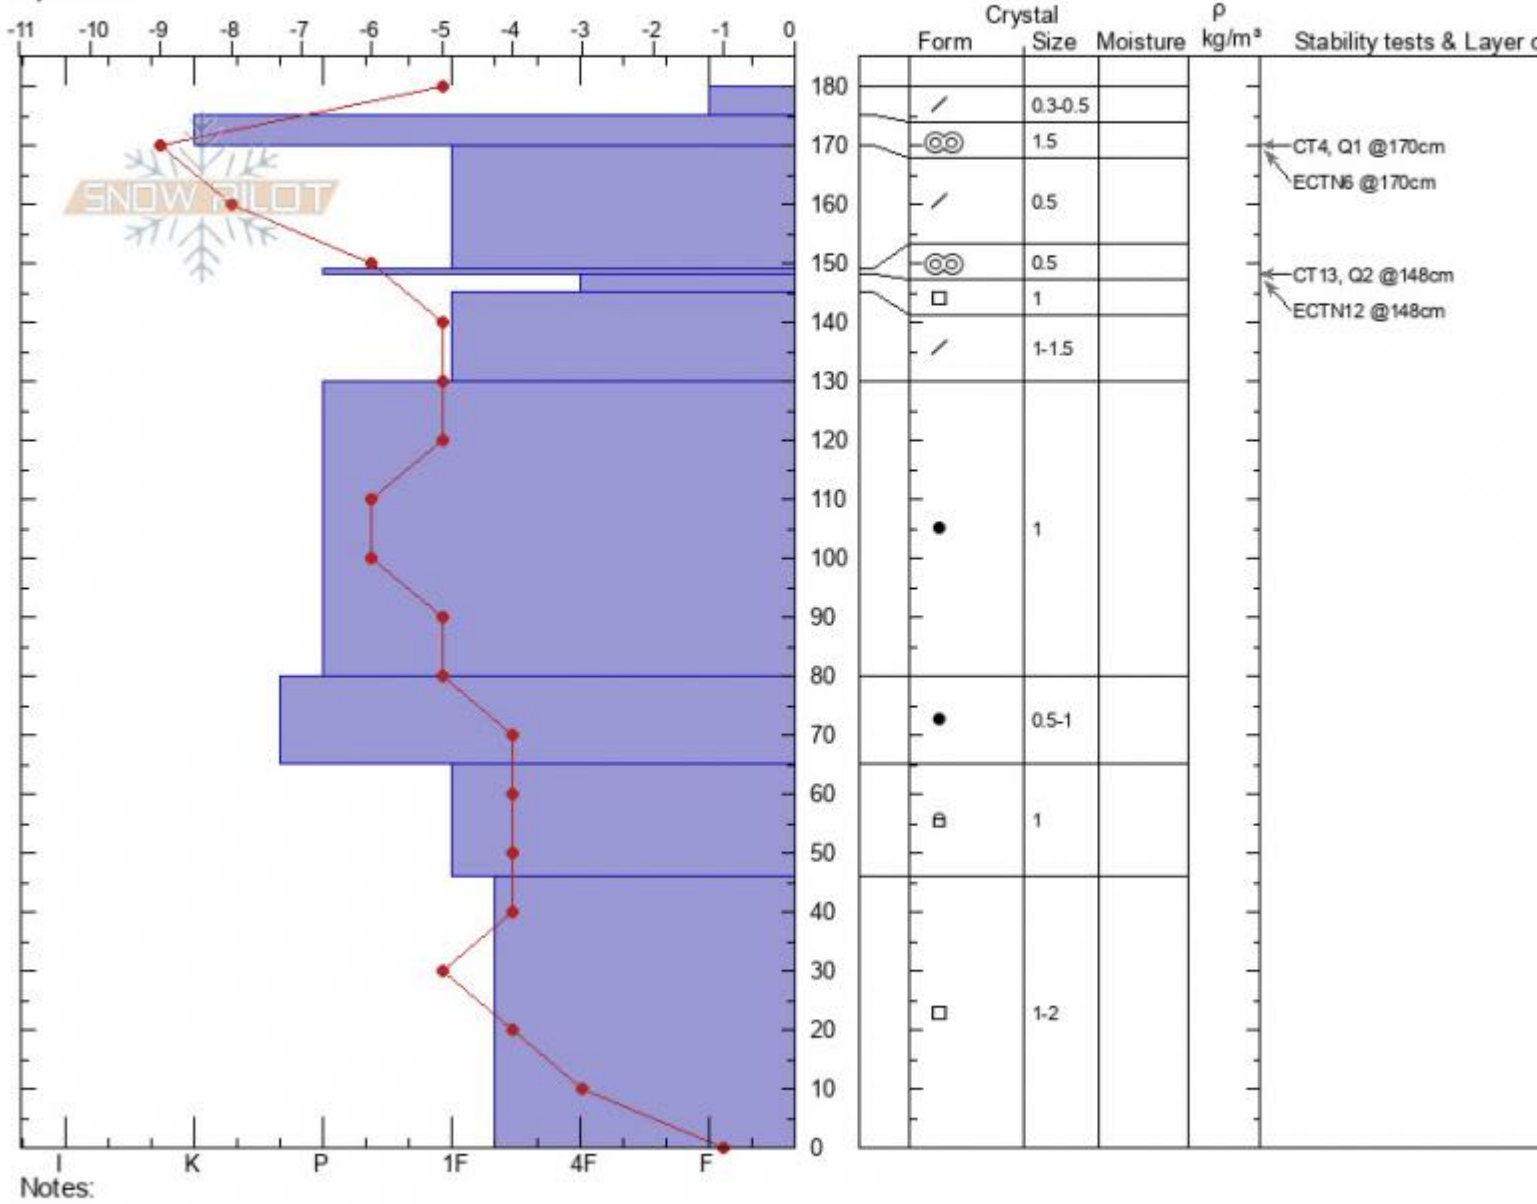

Cooke City Pit
 Beartooths
 MT
 Elevation: 8591 ft
 Aspect: S
 Specifics:

Michael Murray
 03/06/2022 - 11:13am
 Co-ord: 45.03381N, -109.96656W
 Slope Angle: 22°
 Wind Loading:

Stability:
 Air Temperature: -6°C
 Sky Cover: BKN
 Precipitation: NO
 Wind: N Calm

HS:180
 PF: 15
 PS: 2
 Layer Notes:
 148-145cm: Problematic layer

Notes:
 Advisory Region
 Cooke City
 Longitude
 -109.98W
 Latitude
 45.03N
 Cooke City, 2022-03-06