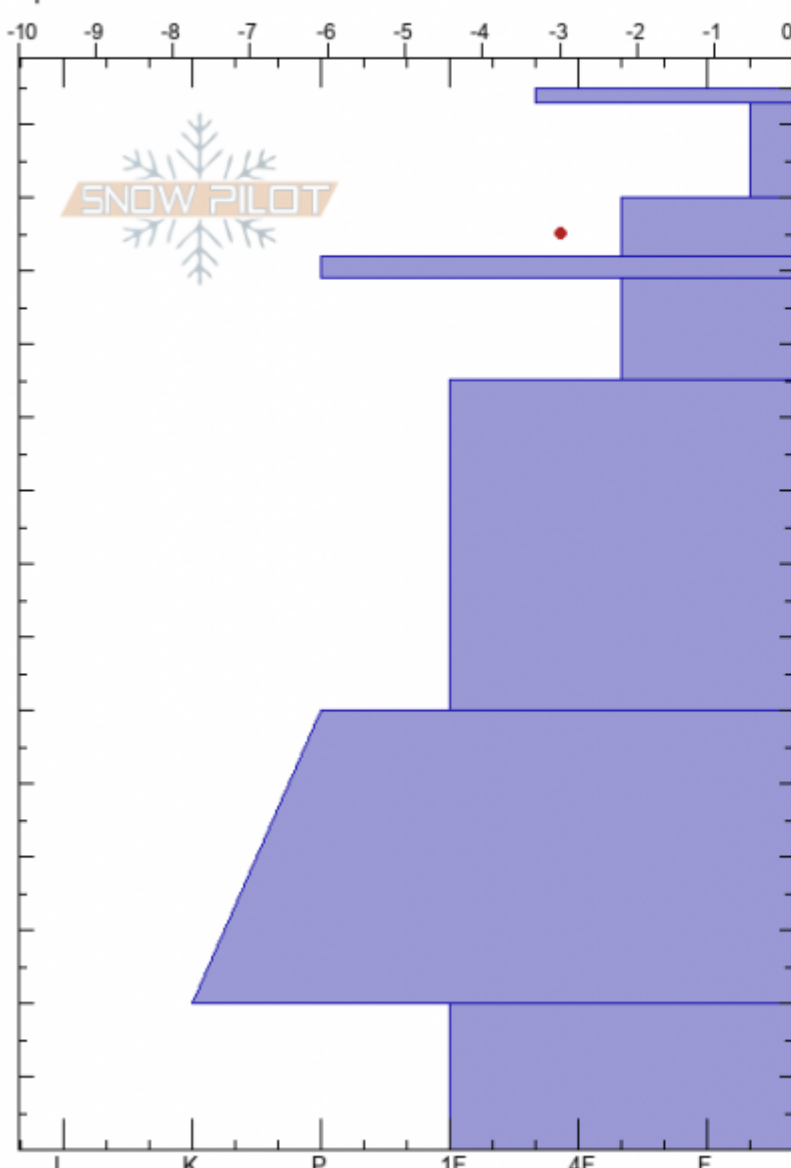

Marge  
 Lionhead Range  
 MT  
 Elevation: 9032 ft  
 Aspect: 65°  
 Specifics:

Doug Chabot-Admin  
 03/03/2022 - 9:00am  
 Co-ord: 44.71666N, -111.31885W  
 Slope Angle: 32°  
 Wind Loading: previous

Stability: Good  
 Air Temperature: 0°C  
 Sky Cover: CLR  
 Precipitation: NO  
 Wind: Calm

HS:145 Layer Notes:

Form	Crystal Size	Moisture	ρ kg/m <sup>3</sup>	Stability tests & Layer c
■		M		
□	2			
□	1-2			
⊙(□)				
□	2			
⊖	2			
⊖	2			
⊖	2			

Notes: An east wind 2 weeks ago may have eroded away some depth.  
 20 cm deep temperature is -3C.

Advisory Region  
 Lionhead Range  
 Longitude  
 -111.32W  
 Latitude  
 44.71N  
 Lionhead Range, 2022-03-03