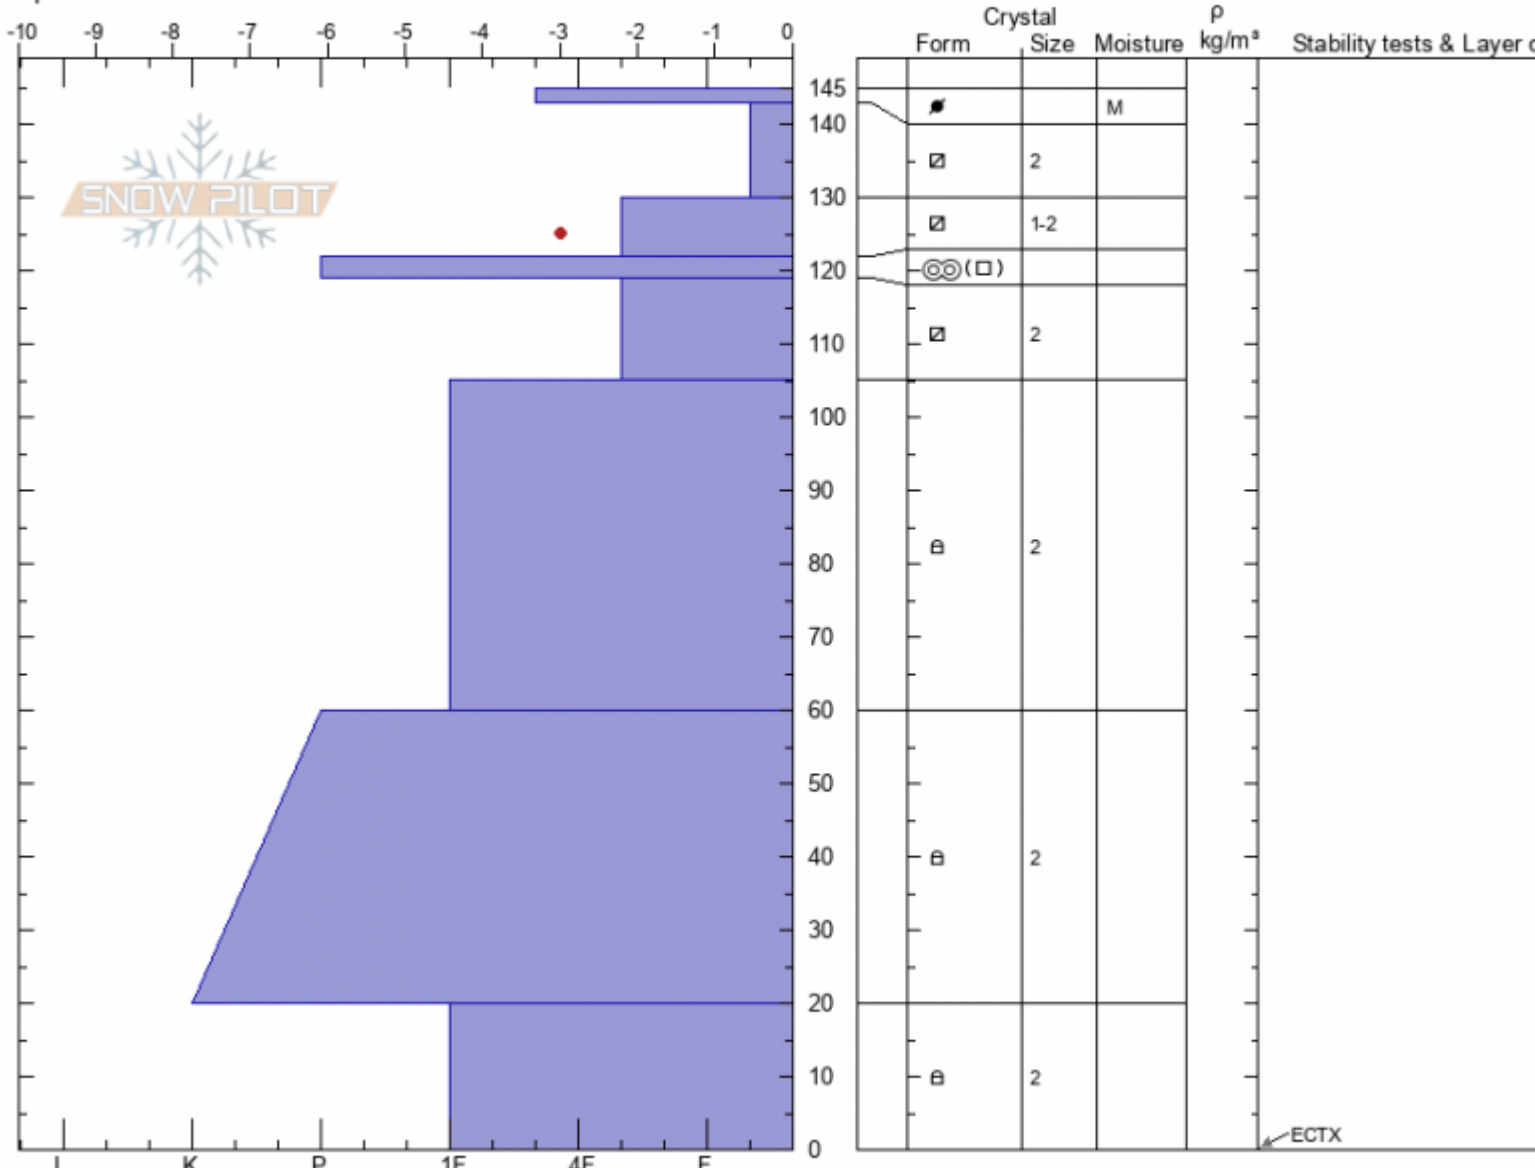

Marge
 Lionhead Range
 MT
 Elevation: 9032 ft
 Aspect: 65°
 Specifics:

Doug Chabot-Admin
 03/03/2022 - 9:00am
 Co-ord: 44.71666N, -111.31885W
 Slope Angle: 32°
 Wind Loading: previous

Stability: Good
 Air Temperature: 0°C
 Sky Cover: CLR
 Precipitation: NO
 Wind: Calm

HS:145 Layer Notes:

Notes: An east wind 2 weeks ago may have eroded away some depth.
 20 cm deep temperature is -3C.

Advisory Region
 Lionhead Range
 Longitude
 -111.32W
 Latitude
 44.71N
 Lionhead Range, 2022-03-03