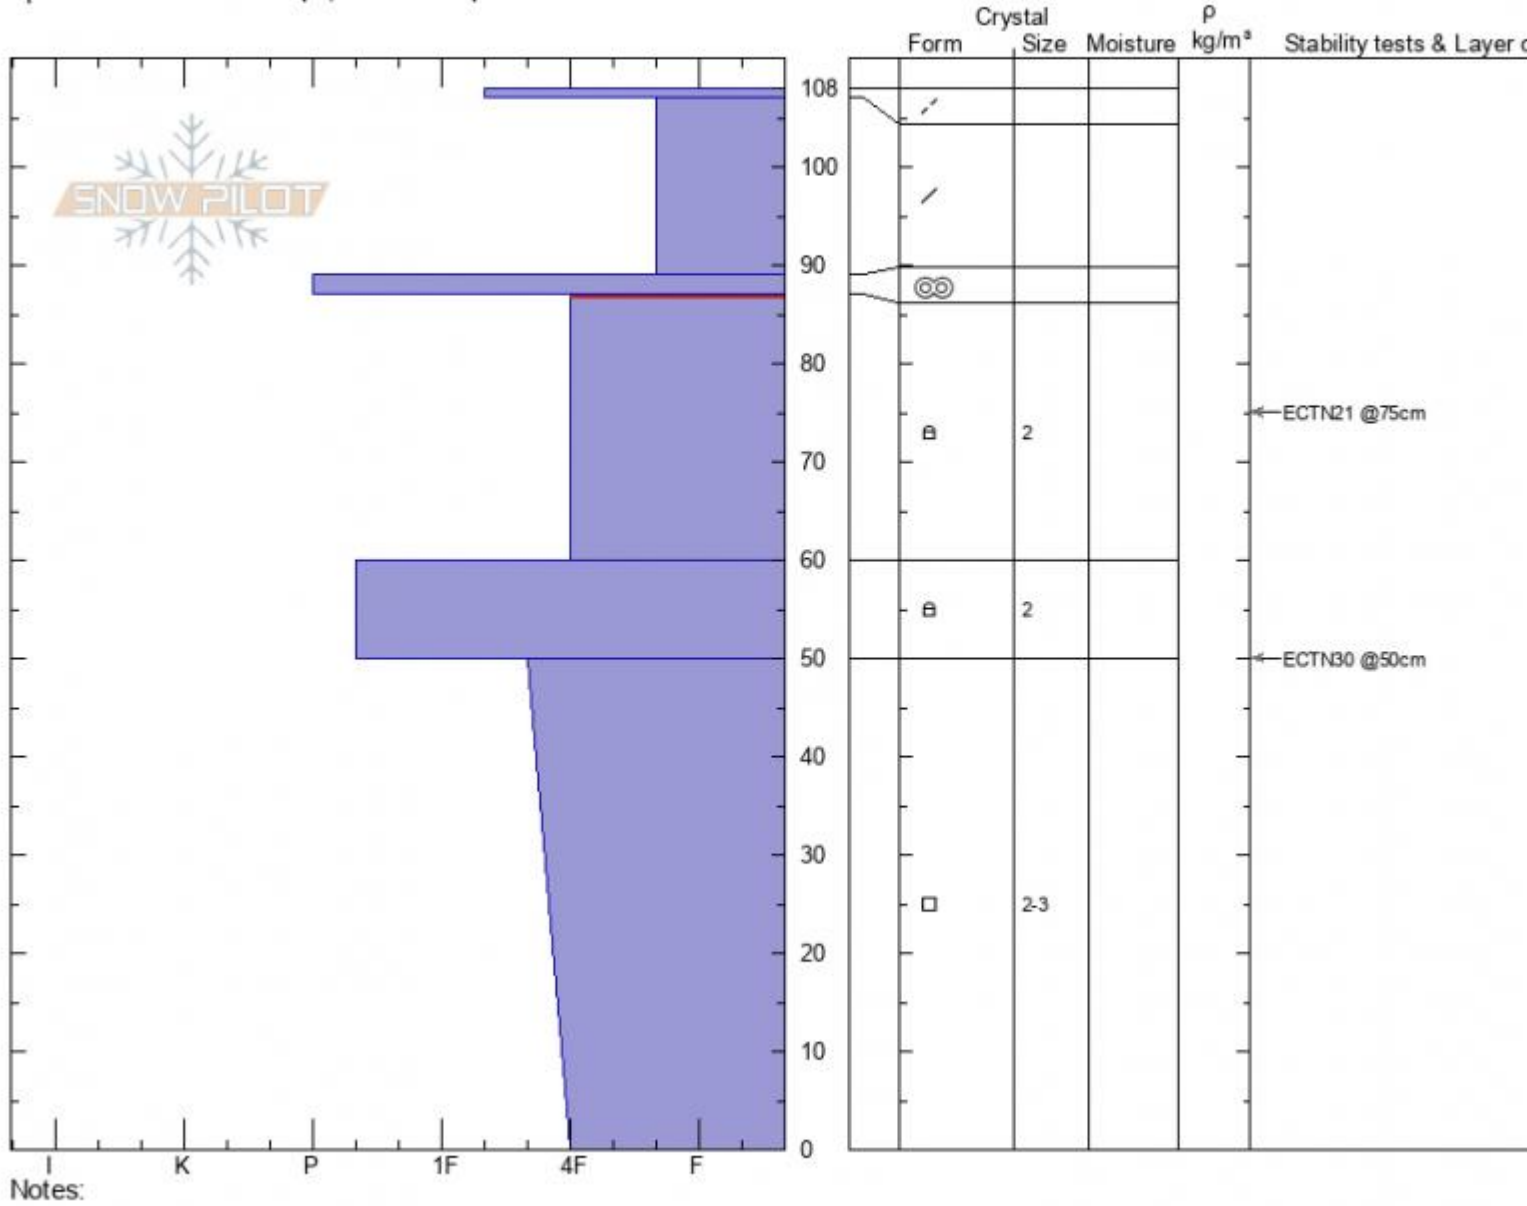

Beehive W
Madison Range-N
MT
 Elevation: **8700 ft**
 Aspect: **270°**
 Specifics: **Ski tracks on slope; We skied slope**

Ian Hoyer
03/01/2022 - 12:00pm
 Co-ord: **45.32796N, -111.38553W**
 Slope Angle: **28°**
 Wind Loading: **no**

Stability: **Fair**
 Air Temperature:
 Sky Cover: **OVC**
 Precipitation: **S-1**
 Wind: **S Moderate**

HS:**108** Layer Notes:
 PF: **80** 87-60cm: **Problematic layer**
 PS: **20**

Advisory Region
 Northern Madison
 Longitude
 -111.39W
 Latitude
 45.34N
 Northern Madison, 2022-03-01