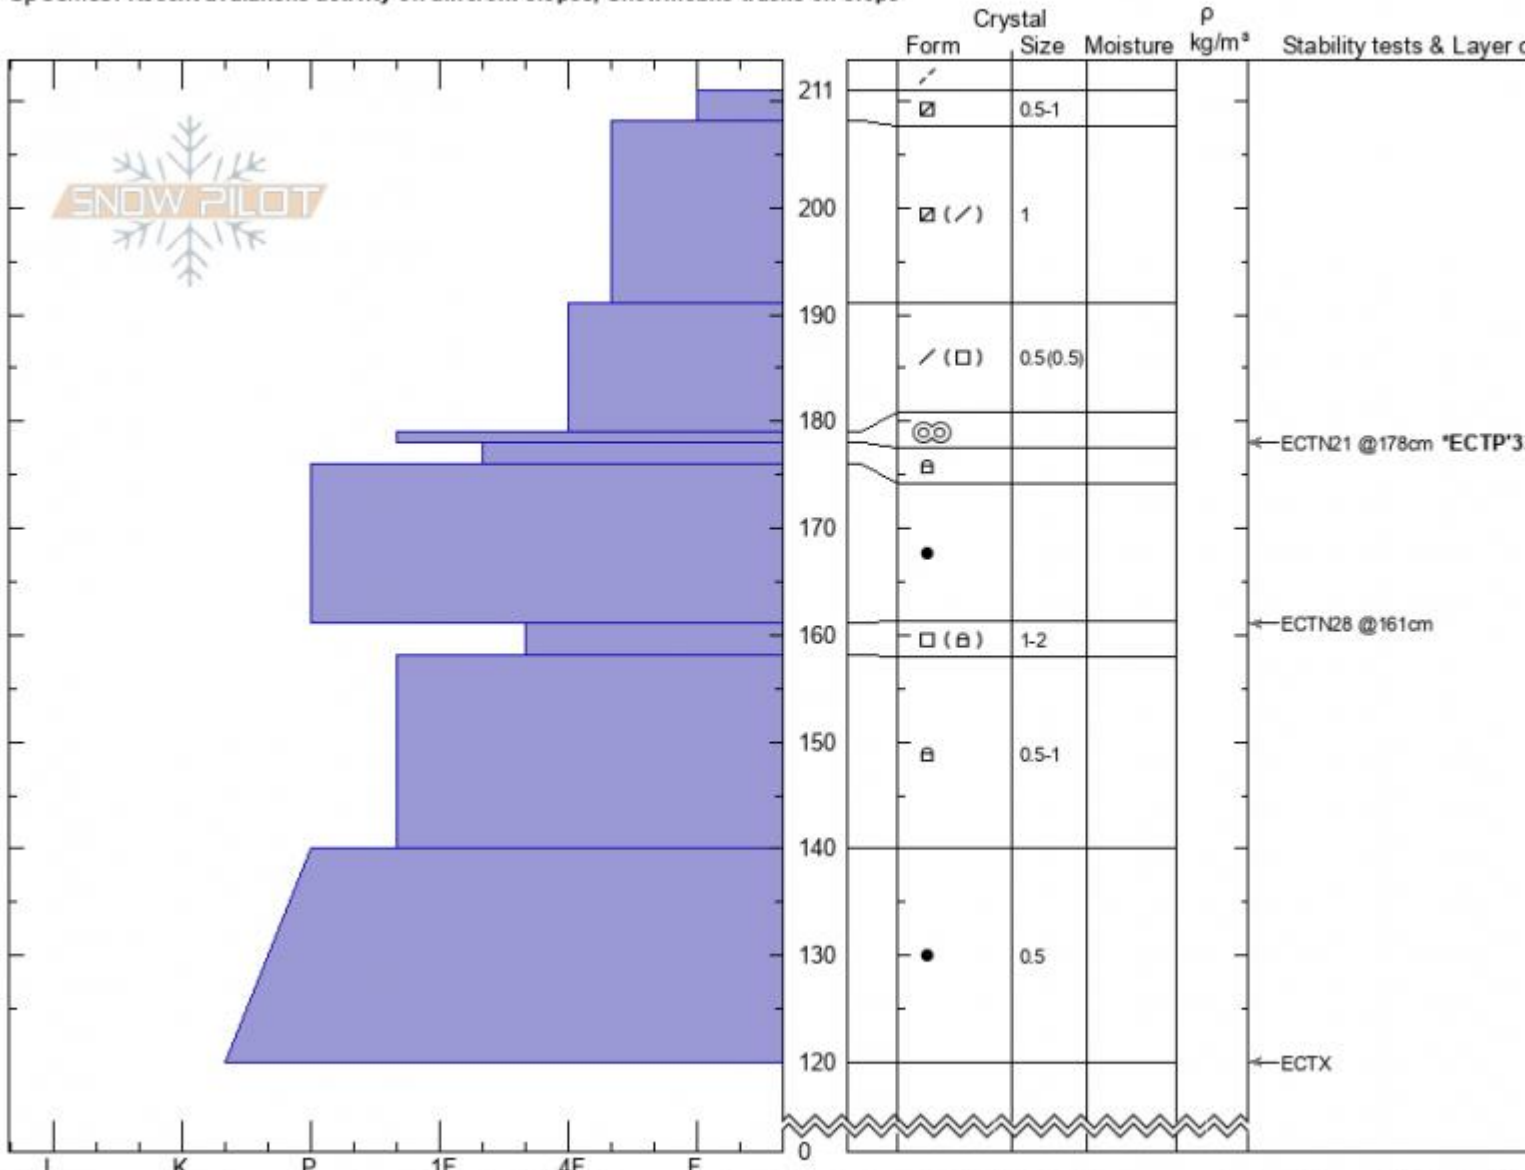

Sheep Creek
Cooke City
MT
 Elevation: **9147 ft**
 Aspect: **195°**
 Specifics: Recent avalanche activity on different slopes; Snowmobile tracks on slope

Alex Marienthal
02/26/2022 - 3:20pm
 Co-ord: **45.04107N, -109.98707W**
 Slope Angle: **26°**
 Wind Loading: **previous**

Stability: **Fair**
 Air Temperature:
 Sky Cover: **CLR**
 Precipitation: **NO**
 Wind: **NW Light Breeze**

HS:211 Layer Notes:
 176-161cm: **Problematic layer**

Notes: scores from 3 separate ectx performed side by side across slope. *first test was ECTN21 @ 178 then propagated on 161cm with 3 extra hits

Advisory Region
 Cooke City
 Longitude
 -109.98W
 Latitude
 45.03N
 Cooke City, 2022-02-28