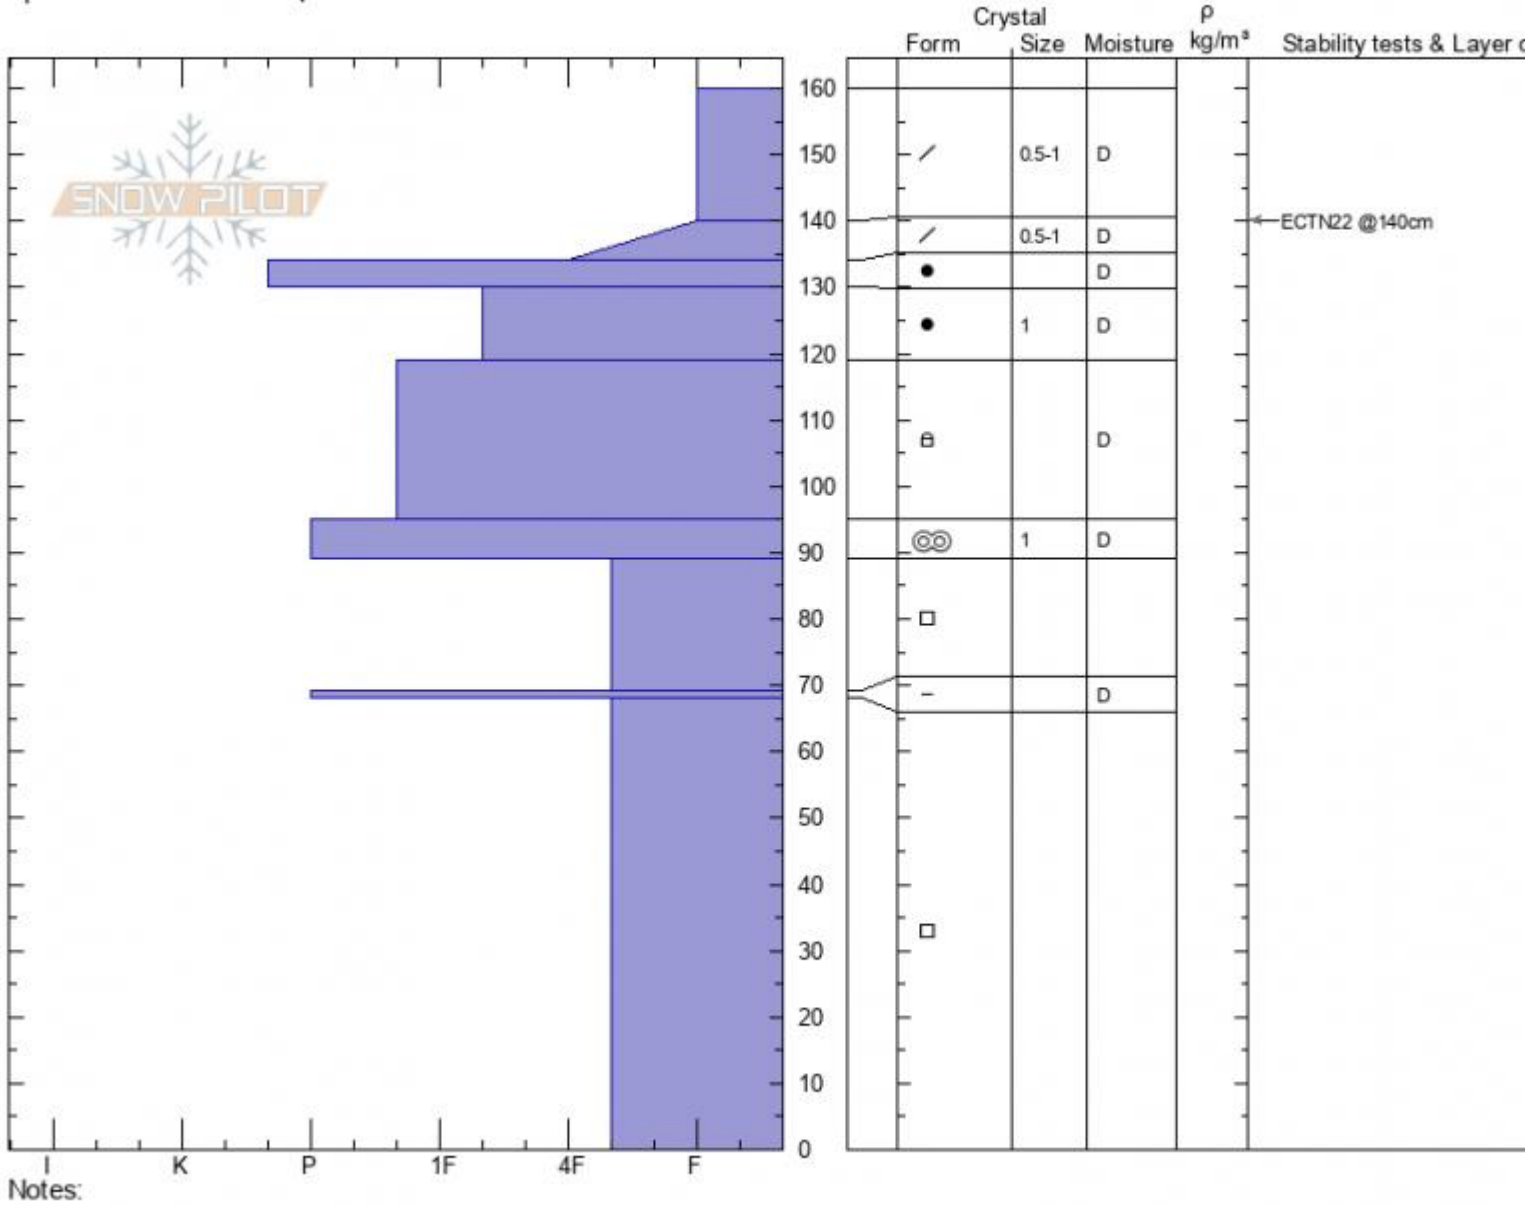

**Blackmore Shoulder**  
**Gallatin Range-N**  
**MT**  
 Elevation: **9469 ft**  
 Aspect: **E**  
 Specifics: **Ski tracks on slope**

**Wyatt Gober**  
**02/26/2022 - 11:15am**  
 Co-ord: **45.44618N, -110.99918W**  
 Slope Angle: **24°**  
 Wind Loading:

Stability: **Good**  
 Air Temperature:  
 Sky Cover: **CLR**  
 Precipitation: **NO**  
 Wind: **Calm**

HS: **160** Layer Notes:  
 PF: **50**  
 PS: **15**

Advisory Region  
 Northern Gallatin  
 Longitude  
 -111.00W  
 Latitude  
 45.44N  
 Northern Gallatin, 2022-02-28