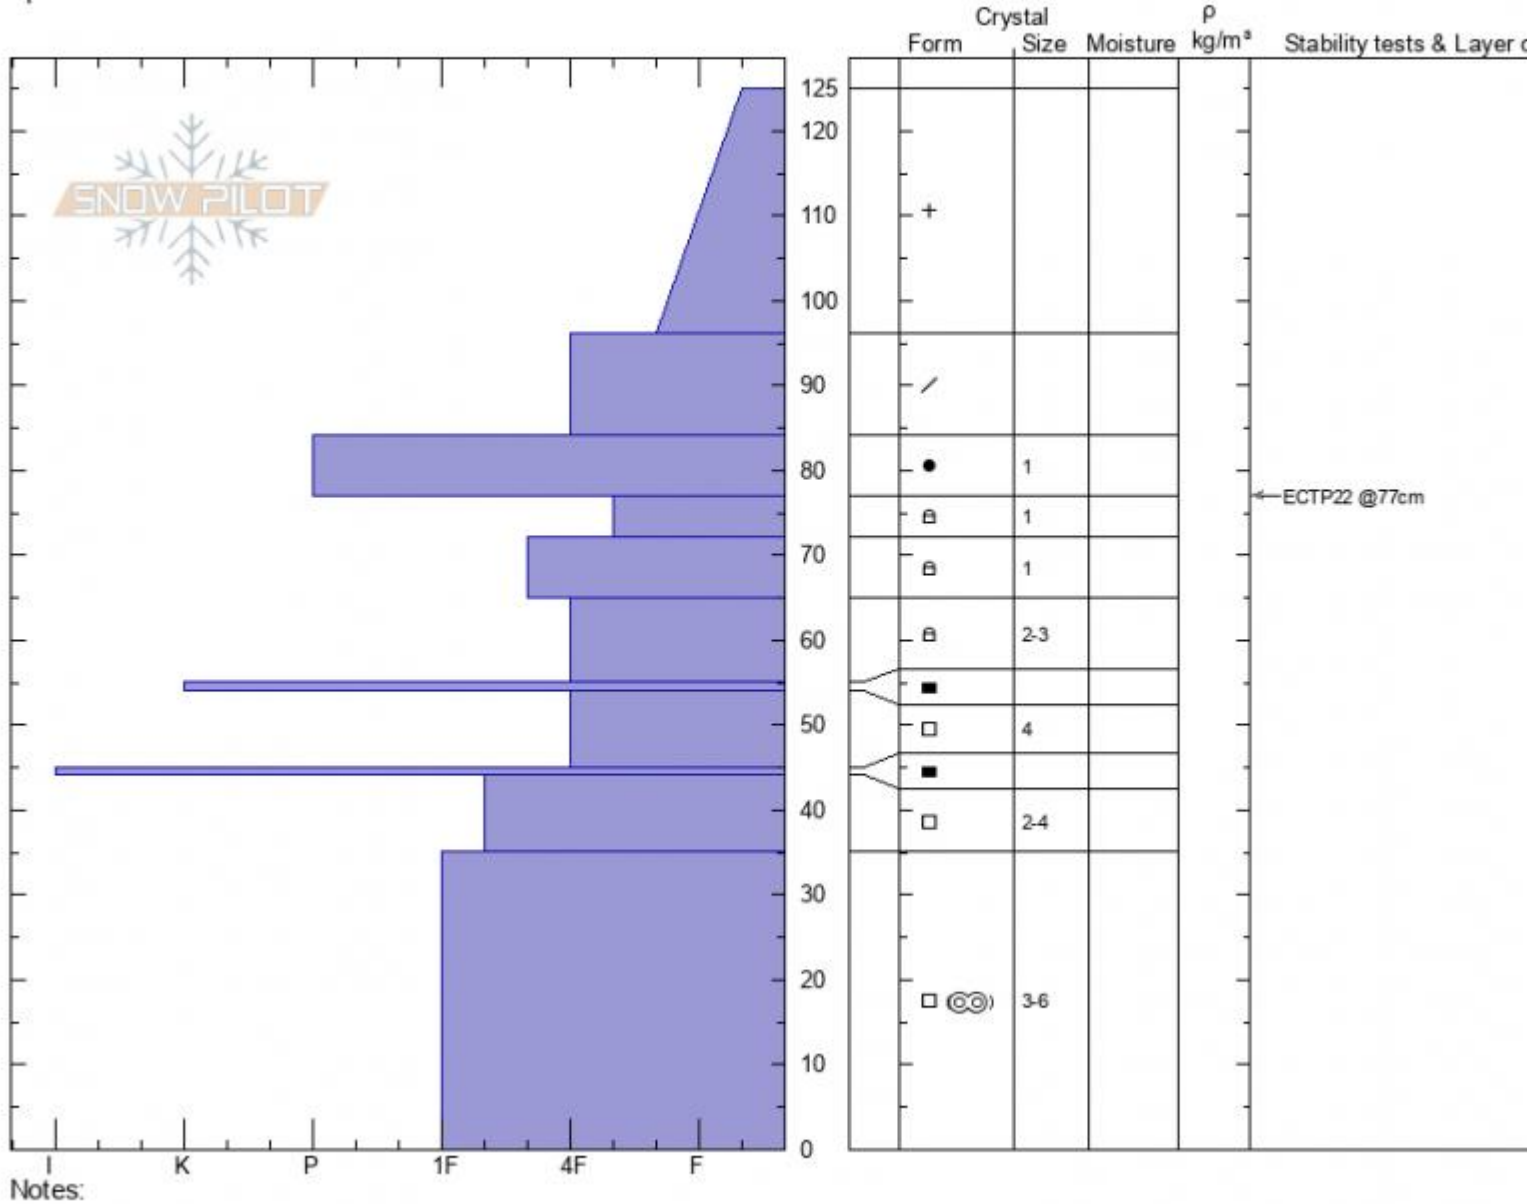

Throne North
Bridger Range
MT
 Elevation: **8300 ft**
 Aspect: **320°**
 Specifics:

Ian Hoyer
02/22/2022 - 1:00pm
 Co-ord: **45.88264N, -110.95234W**
 Slope Angle: **25°**
 Wind Loading: **no**

Stability: **Fair**
 Air Temperature:
 Sky Cover: **CLR**
 Precipitation: **NO**
 Wind: **Calm**

HS: **125** Layer Notes:
 PF: **75** 77-72cm: **Problematic layer**
 PS: **20**

Advisory Region
 Bridger Range
 Longitude
 -110.95W
 Latitude
 45.88N
 Bridger Range, 2022-02-22