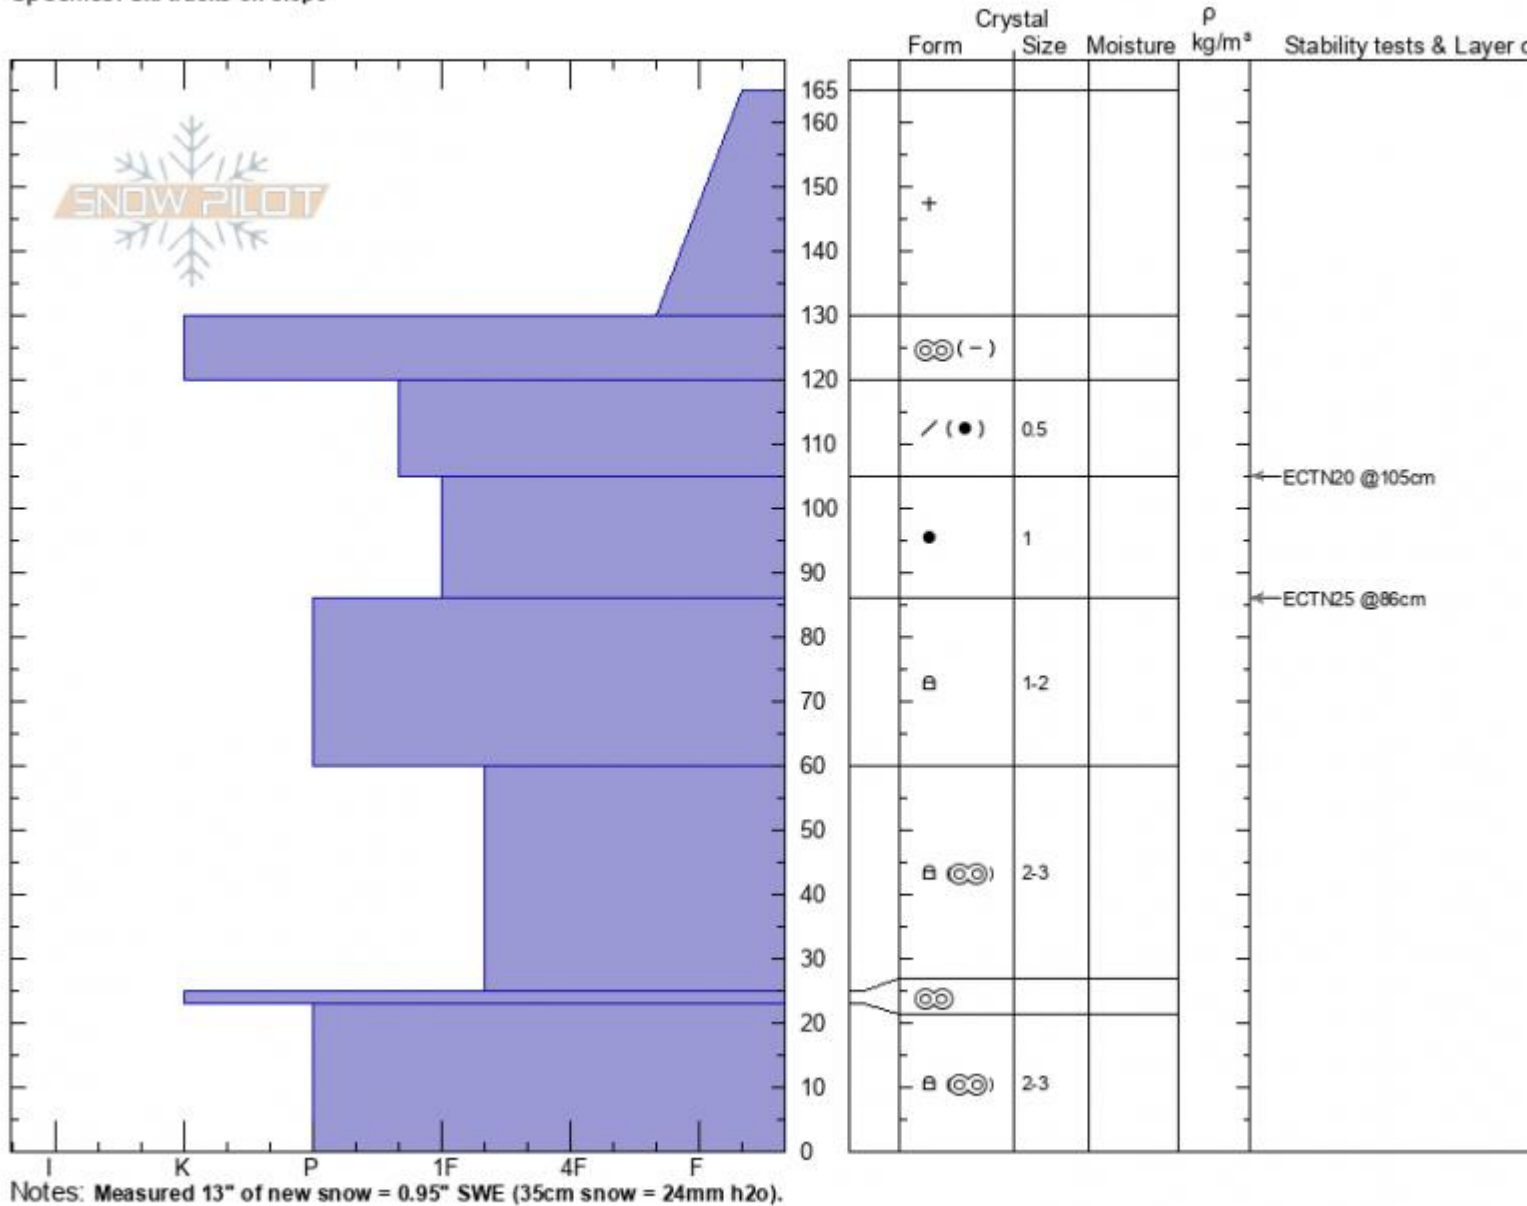

**Divide Shoulder**  
**Gallatin Range-N**  
**MT**  
 Elevation: **9587 ft**  
 Aspect: **165°**  
 Specifics: **Ski tracks on slope**

**Alex Marienthal**  
**02/18/2022 - 12:30pm**  
 Co-ord: **45.40238N, -110.97026W**  
 Slope Angle: **28°**  
 Wind Loading: **no**

Stability: **Good**  
 Air Temperature:  
 Sky Cover: **OVC**  
 Precipitation: **S-1**  
 Wind: **W Light Breeze**

**HS:165**    Layer Notes:  
 165-130cm: **Problematic layer**

Advisory Region  
 Northern Gallatin  
 Longitude  
 -110.98W  
 Latitude  
 45.40N  
 Northern Gallatin, 2022-02-19