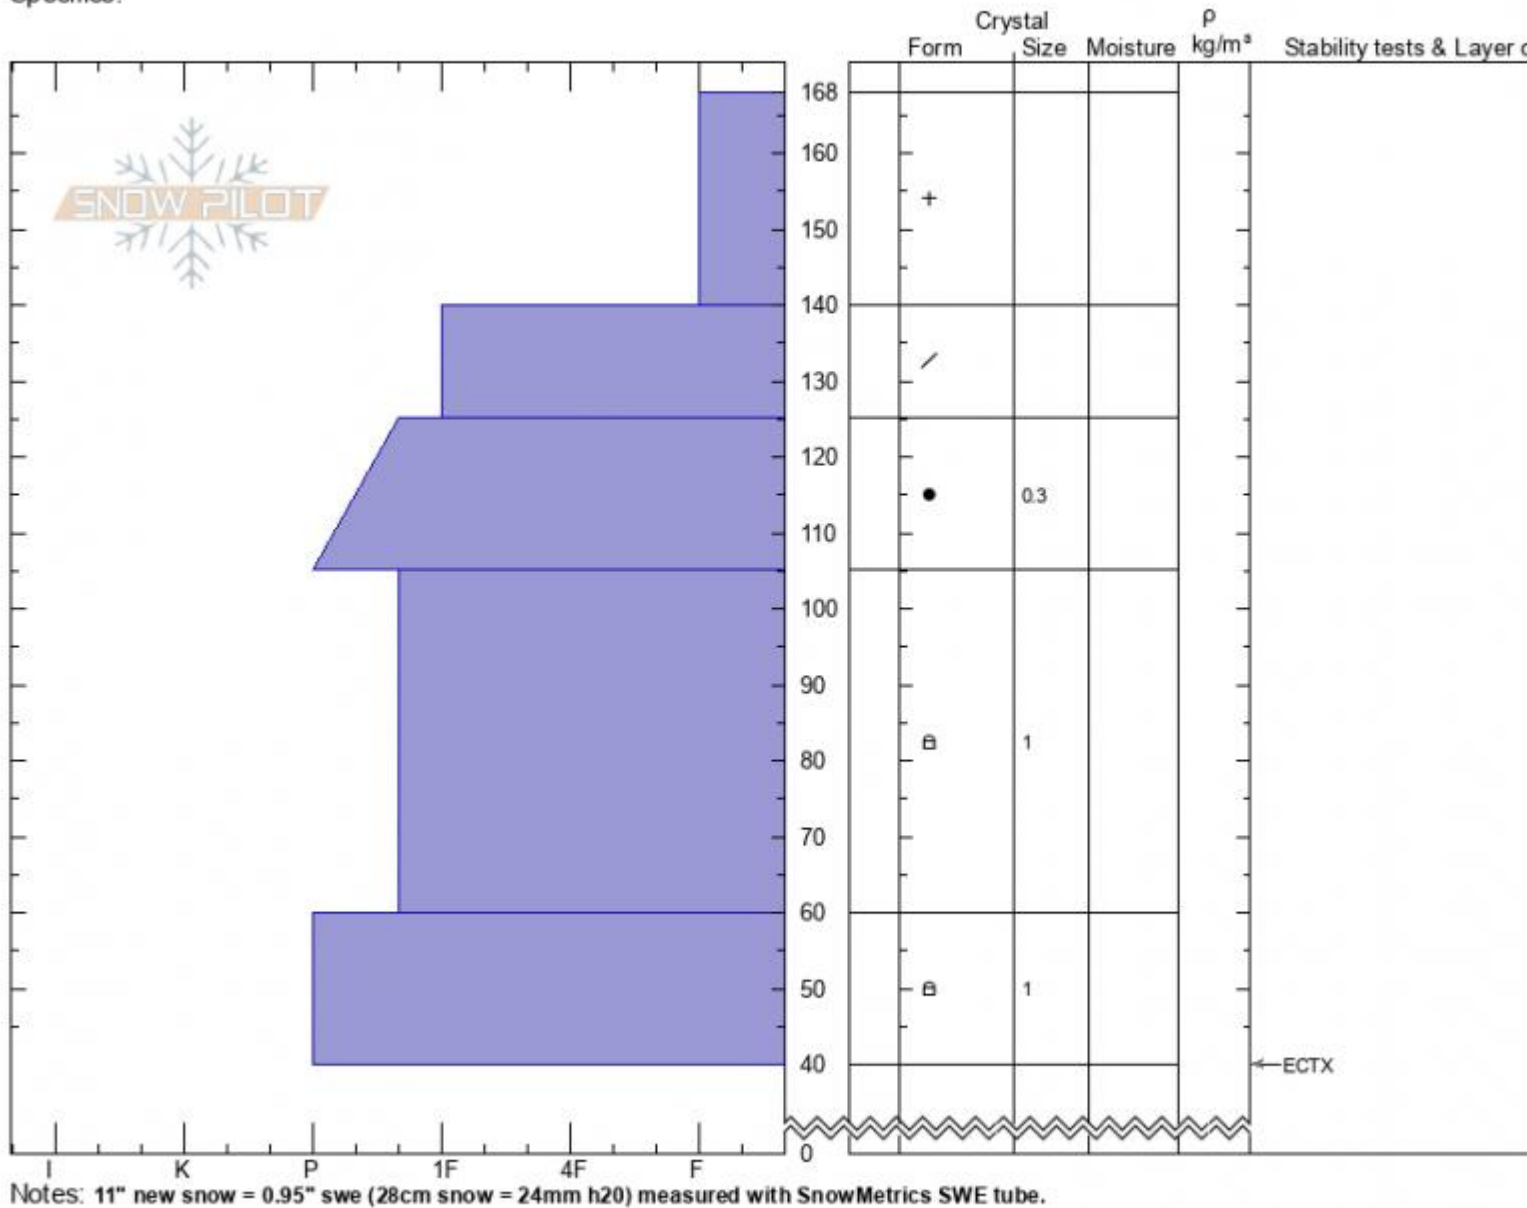

Divide Cirque
Gallatin Range-N
MT
 Elevation: **8986 ft**
 Aspect: **85°**
 Specifics:

Alex Marienthal
02/18/2022 - 11:17am
 Co-ord: **45.40100N, -110.96420W**
 Slope Angle: **20°**
 Wind Loading: **no**

Stability: **Good**
 Air Temperature: **-4.5°C**
 Sky Cover: **OVC**
 Precipitation: **S1**
 Wind: **W Light Breeze**

HS: **168** Layer Notes:
 168-140cm: **Problematic layer**

Advisory Region
 Northern Gallatin
 Longitude
 -110.97W
 Latitude
 45.39N
 Northern Gallatin, 2022-02-19