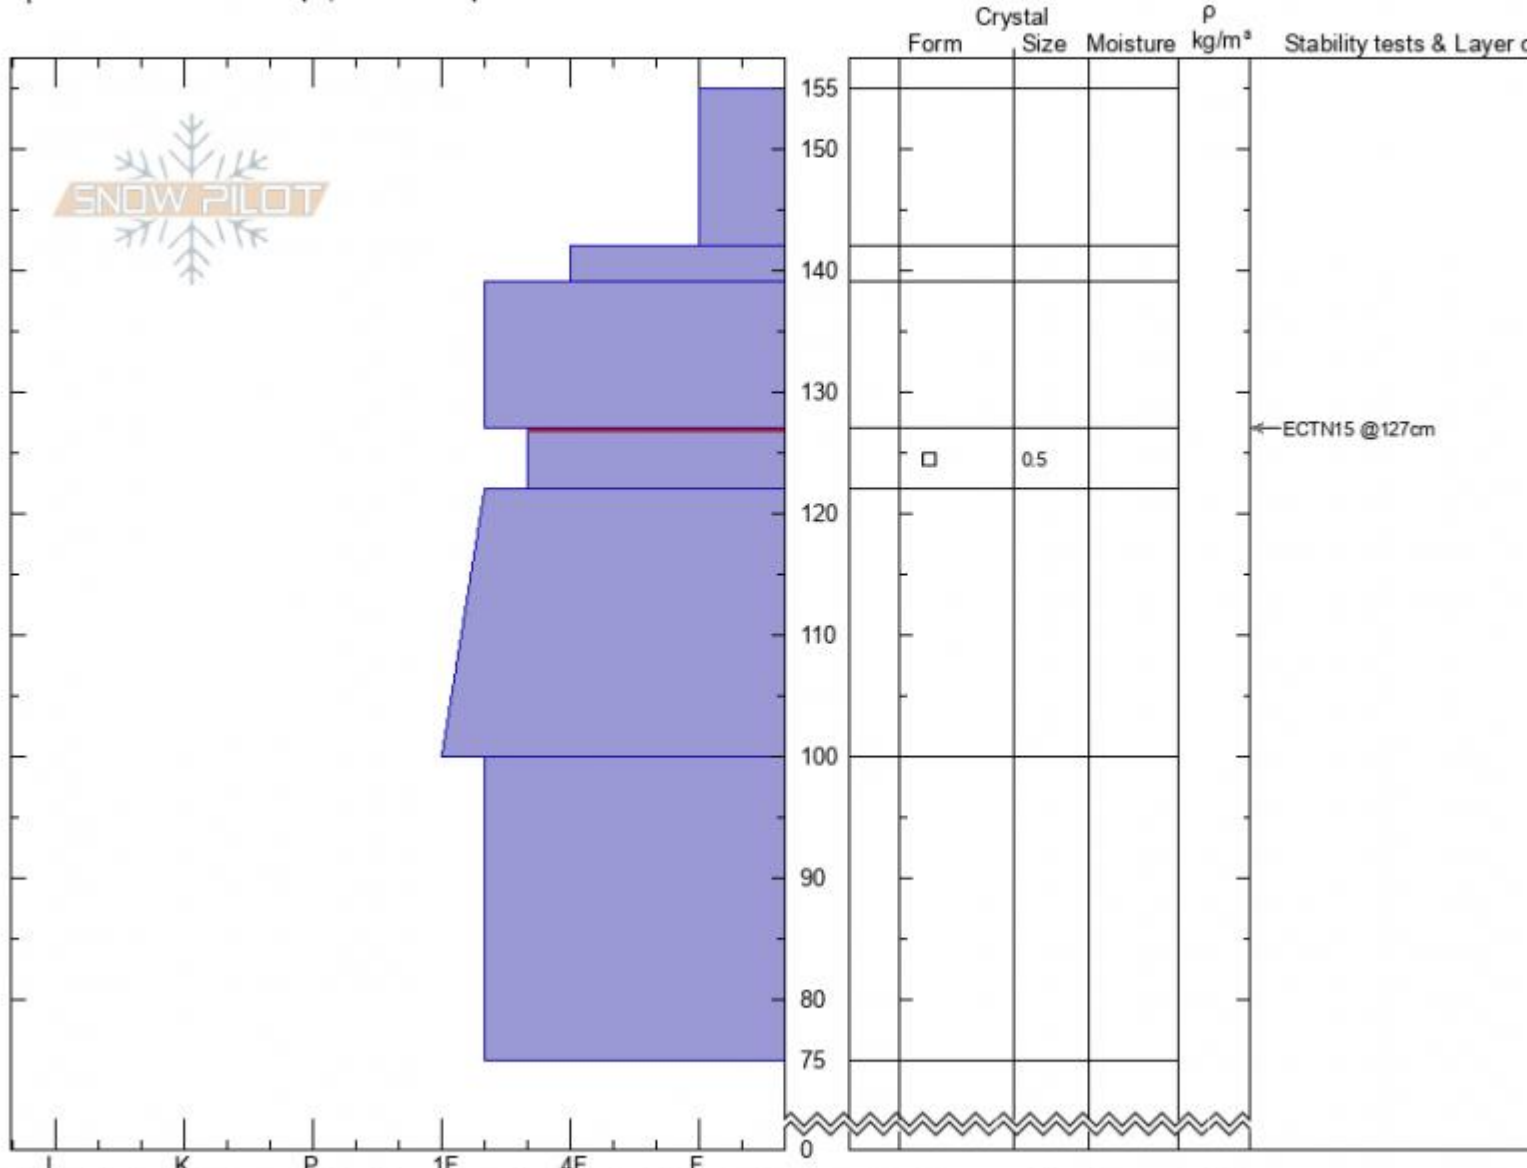

**Woody Ridge, W**  
**Absaroka Range**  
**MT**  
 Elevation: **9872 ft**  
 Aspect: **250°**  
 Specifics: **Ski tracks on slope; We skied slope**

**Beau Fredlund**  
**02/17/2022 - 3:45pm**  
 Co-ord: **44.98444N, -109.92439E**  
 Slope Angle: **32°**  
 Wind Loading:

Stability:  
 Air Temperature:  
 Sky Cover:  
 Precipitation: **S-1**  
 Wind: **W Moderate**

**HS:155**    Layer Notes:  
 127-122cm: **Problematic layer**

Notes: Upslope wind was eroding the snow on about the top 200' vert of the mountainside- generally a due west wind.