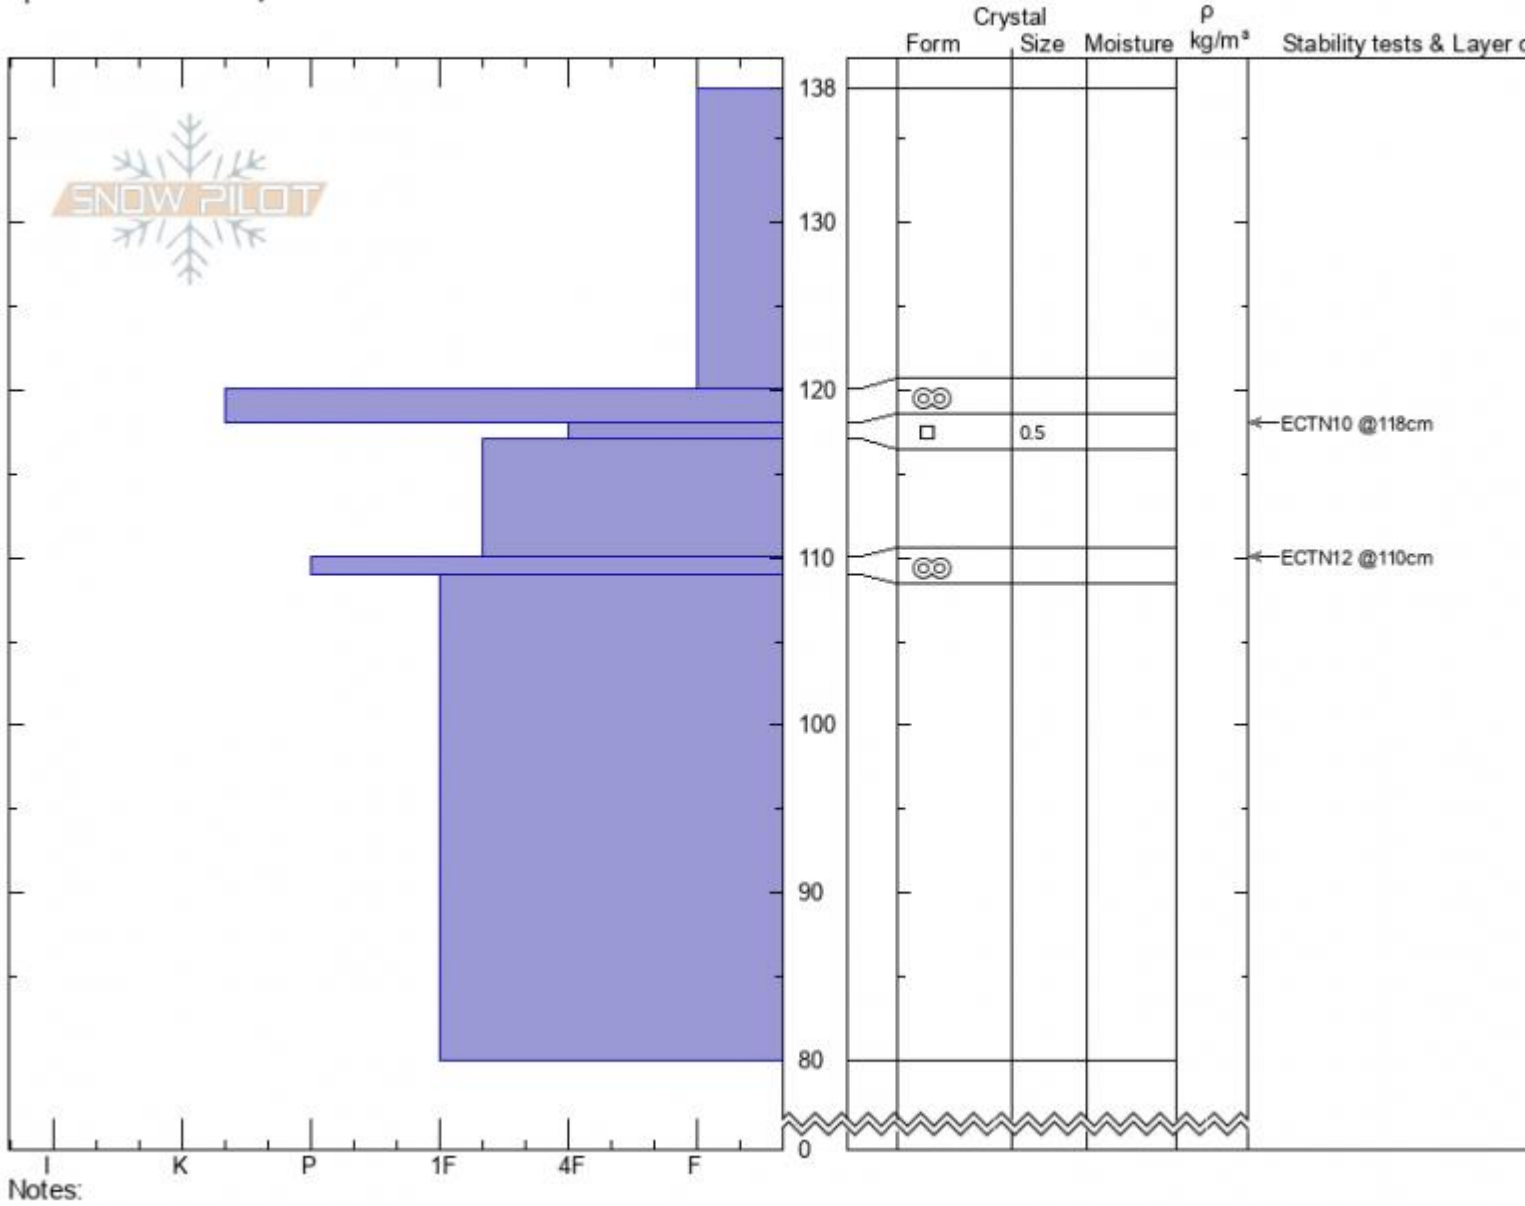

Mt. Republic, SE
 Beartooths
 MT
 Elevation: 9025 ft
 Aspect: 170°
 Specifics: We skied slope

Beau Fredlund
 02/17/2022 - 1:00pm
 Co-ord: 44.98717N, -109.95222E
 Slope Angle: 17°
 Wind Loading:

Stability:
 Air Temperature:
 Sky Cover:
 Precipitation: S-1
 Wind: **W Light Breeze**

HS:138 Layer Notes:
 118-117cm: Problematic layer

Advisory Region
 Cooke City
 Longitude
 -109.95W
 Latitude
 45.00N
 Cooke City, 2022-02-18