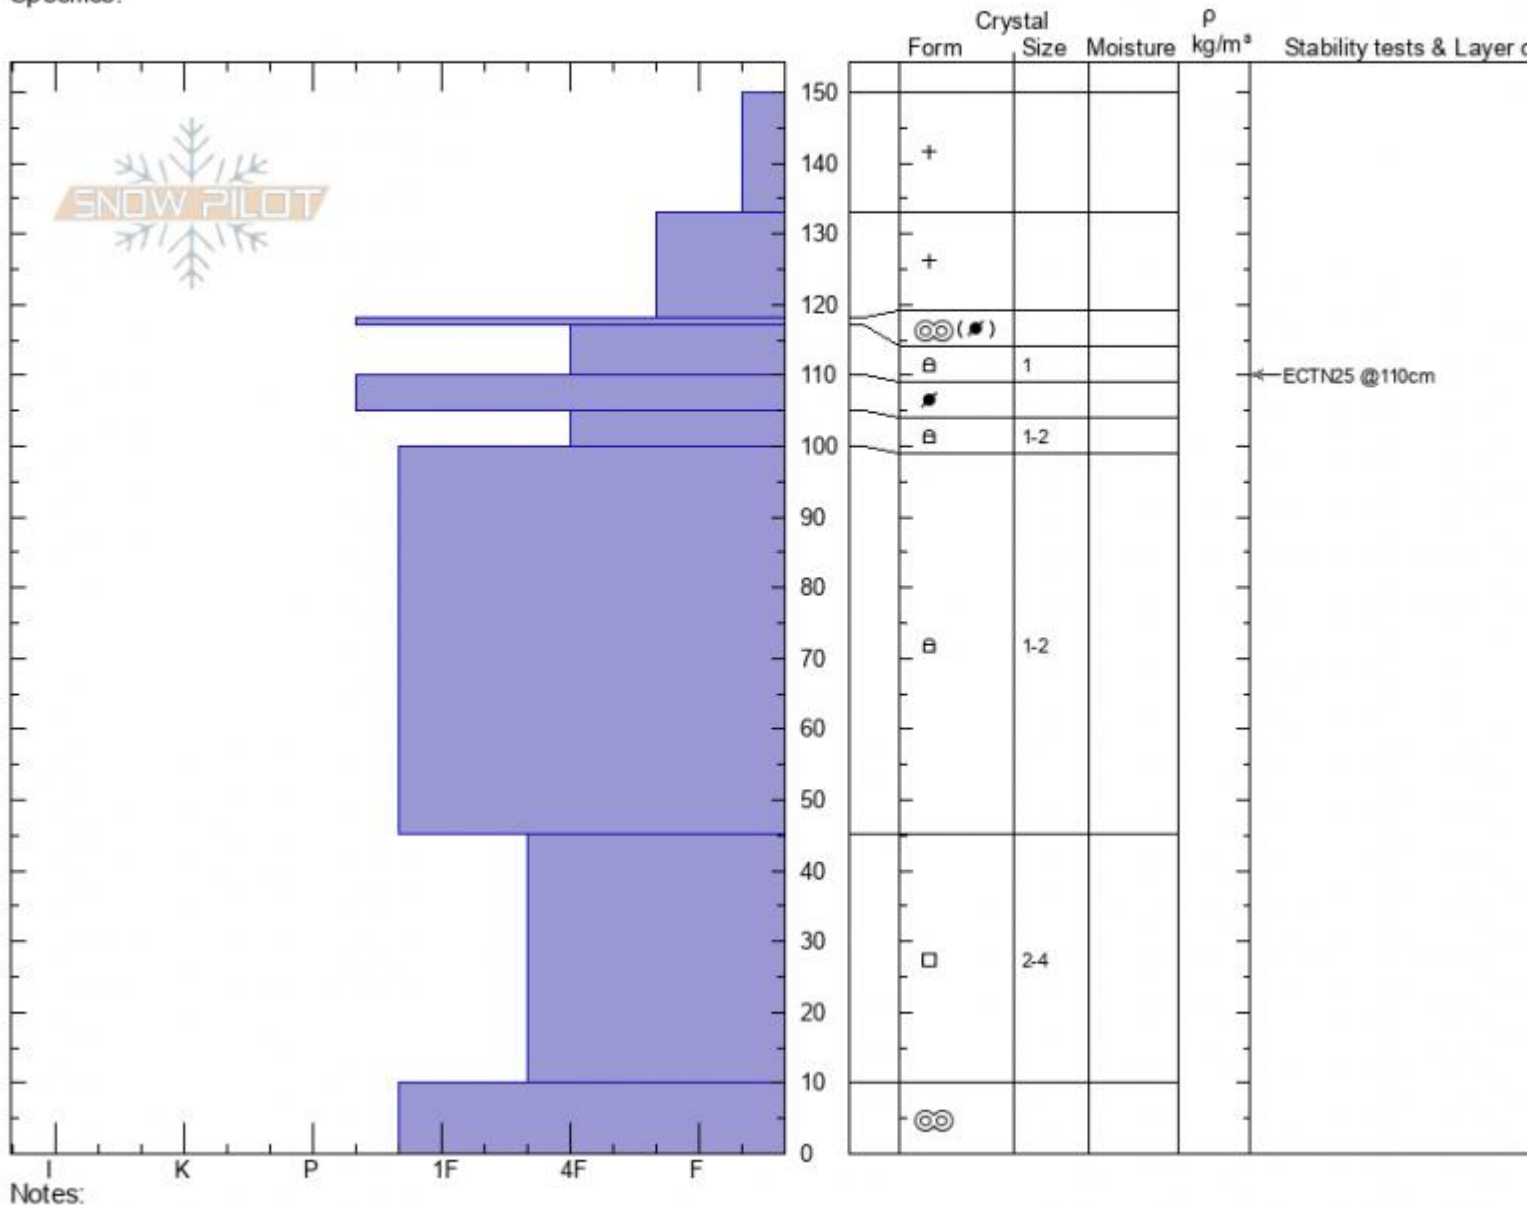

Bradley Meadow North
 Bridger Range
 MT
 Elevation: 7894 ft
 Aspect: 50°
 Specifics:

Alex Marienthal
 02/17/2022 - 10:15am
 Co-ord: 45.83326N, -110.92927W
 Slope Angle: 33°
 Wind Loading: previous

Stability:
 Air Temperature: -7.5°C
 Sky Cover: BKN
 Precipitation: NO
 Wind: W Moderate

HS:150
 Layer Notes:
 150-133cm: Problematic layer

Advisory Region
 Bridger Range
 Longitude
 -110.93W
 Latitude
 45.83N
 Bridger Range, 2022-02-17