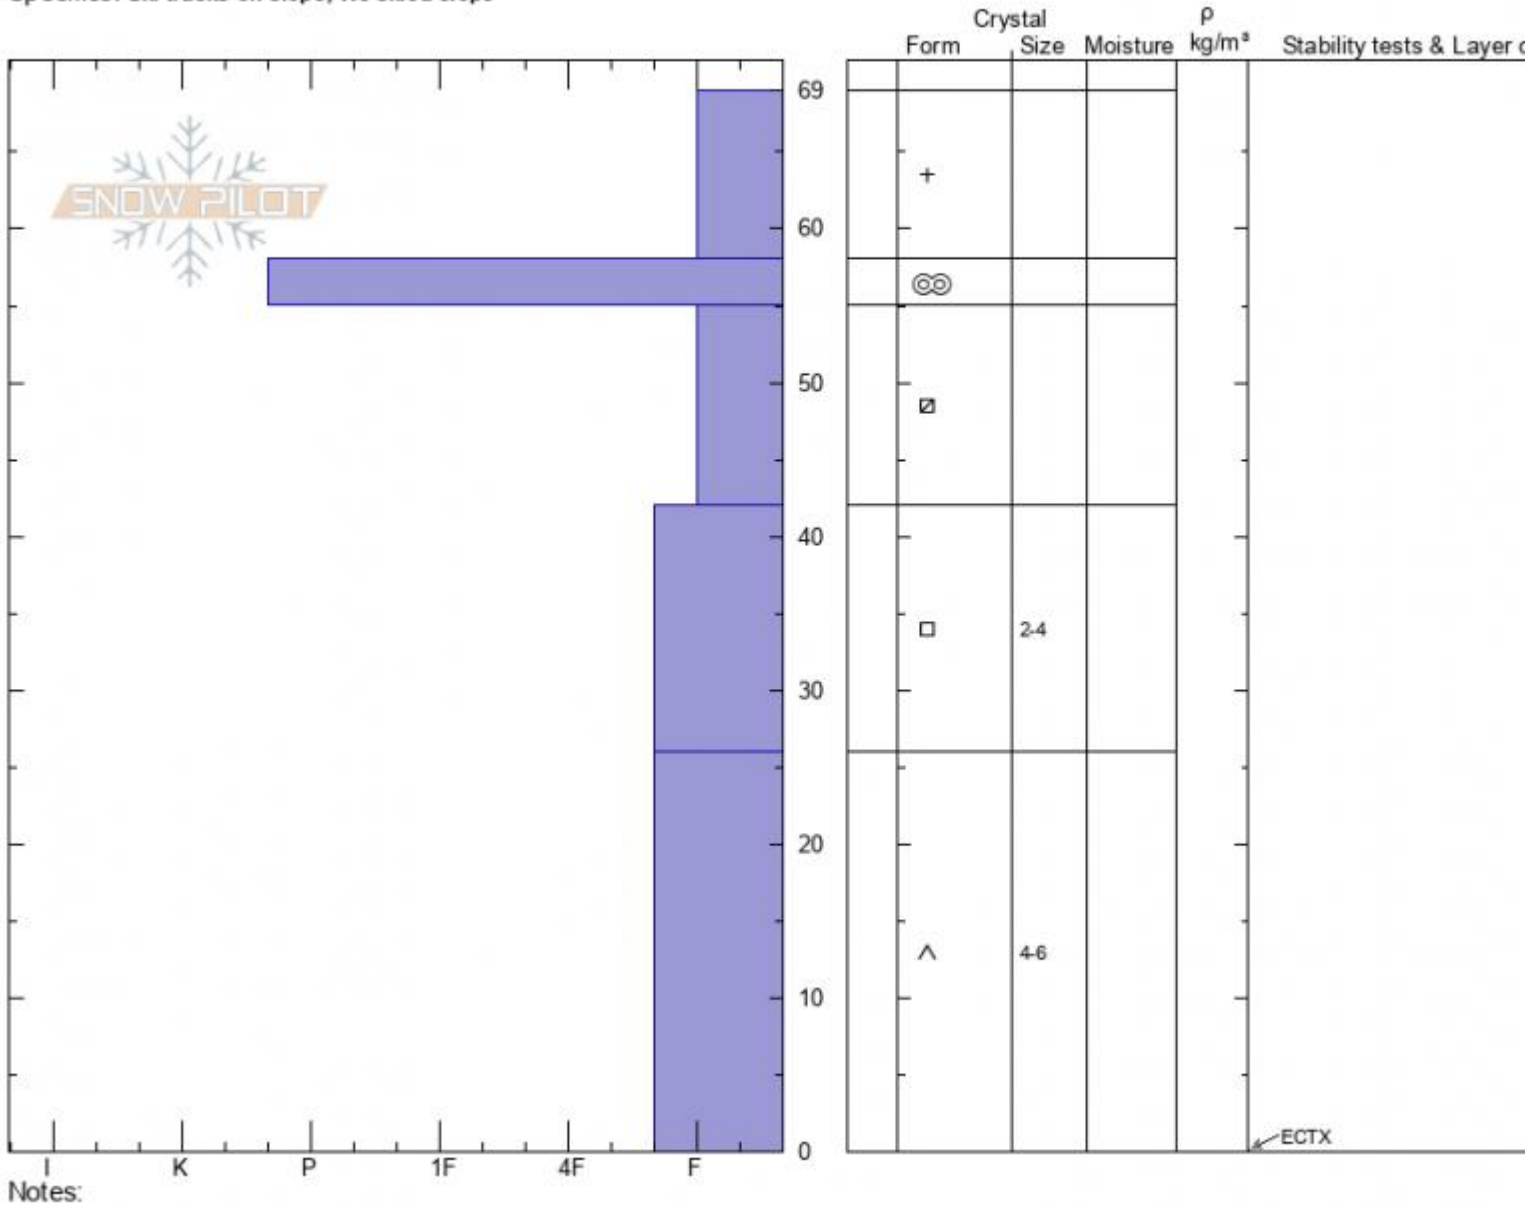

Beehive Basin
Madison Range-N
MT
 Elevation: **9000 ft**
 Aspect: **250°**
 Specifics: **Ski tracks on slope; We skied slope**

Ian Hoyer
02/15/2022 - 11:00am
 Co-ord: **45.32089N, -111.38101W**
 Slope Angle: **23°**
 Wind Loading: **no**

Stability: **Good**
 Air Temperature:
 Sky Cover: **OVC**
 Precipitation: **S-1**
 Wind: **W Light Breeze**

HS: **69**
 PF: **65**
 PS: **15**
 Layer Notes: **55-42cm: Problematic layer**

Advisory Region
 Northern Madison
 Longitude
 -111.39W
 Latitude
 45.34N
 Northern Madison, 2022-02-15