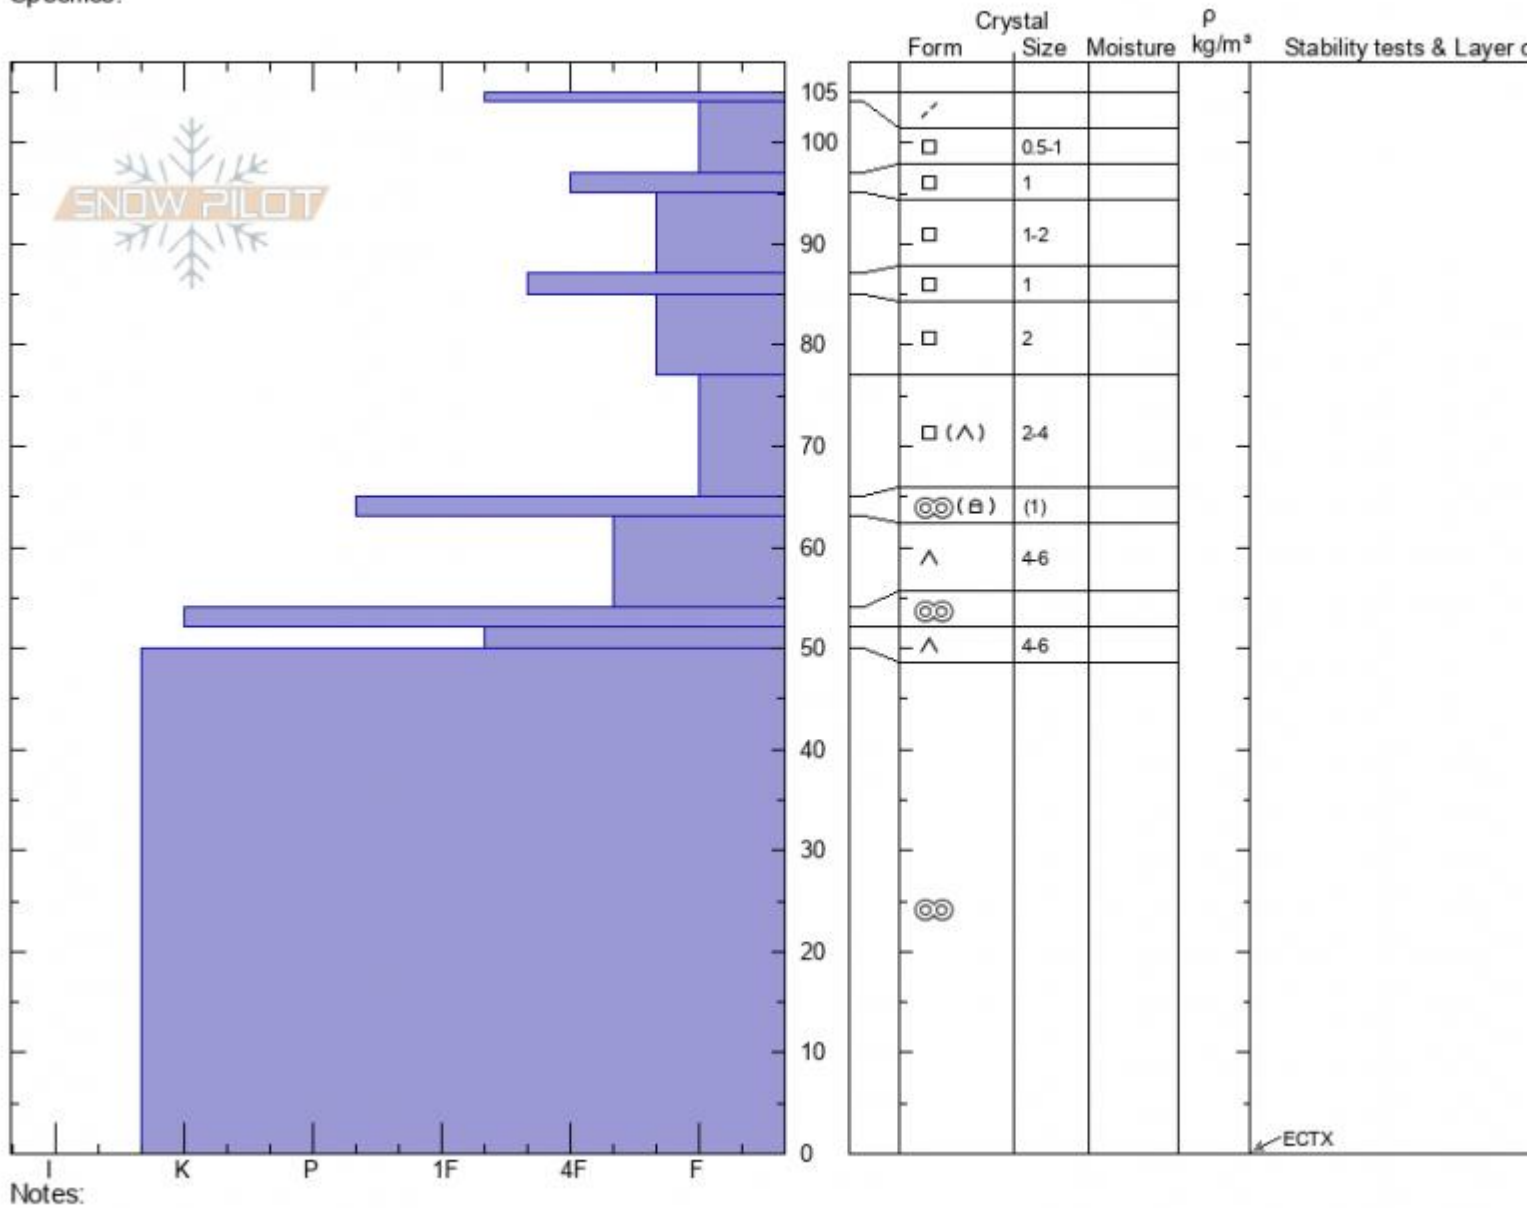

Jones Creek
Bridger Range
MT
 Elevation: **8392 ft**
 Aspect: **325°**
 Specifics:

Hannah Marshall
02/14/2022 - 10:19am
 Co-ord: **45.82401N, -110.93305W**
 Slope Angle: **36°**
 Wind Loading:

Stability:
 Air Temperature:
 Sky Cover:
 Precipitation:
 Wind:

HS:105 Layer Notes:

Advisory Region
 Bridger Range
 Longitude
 -110.93W
 Latitude
 45.83N
 Bridger Range, 2022-02-14