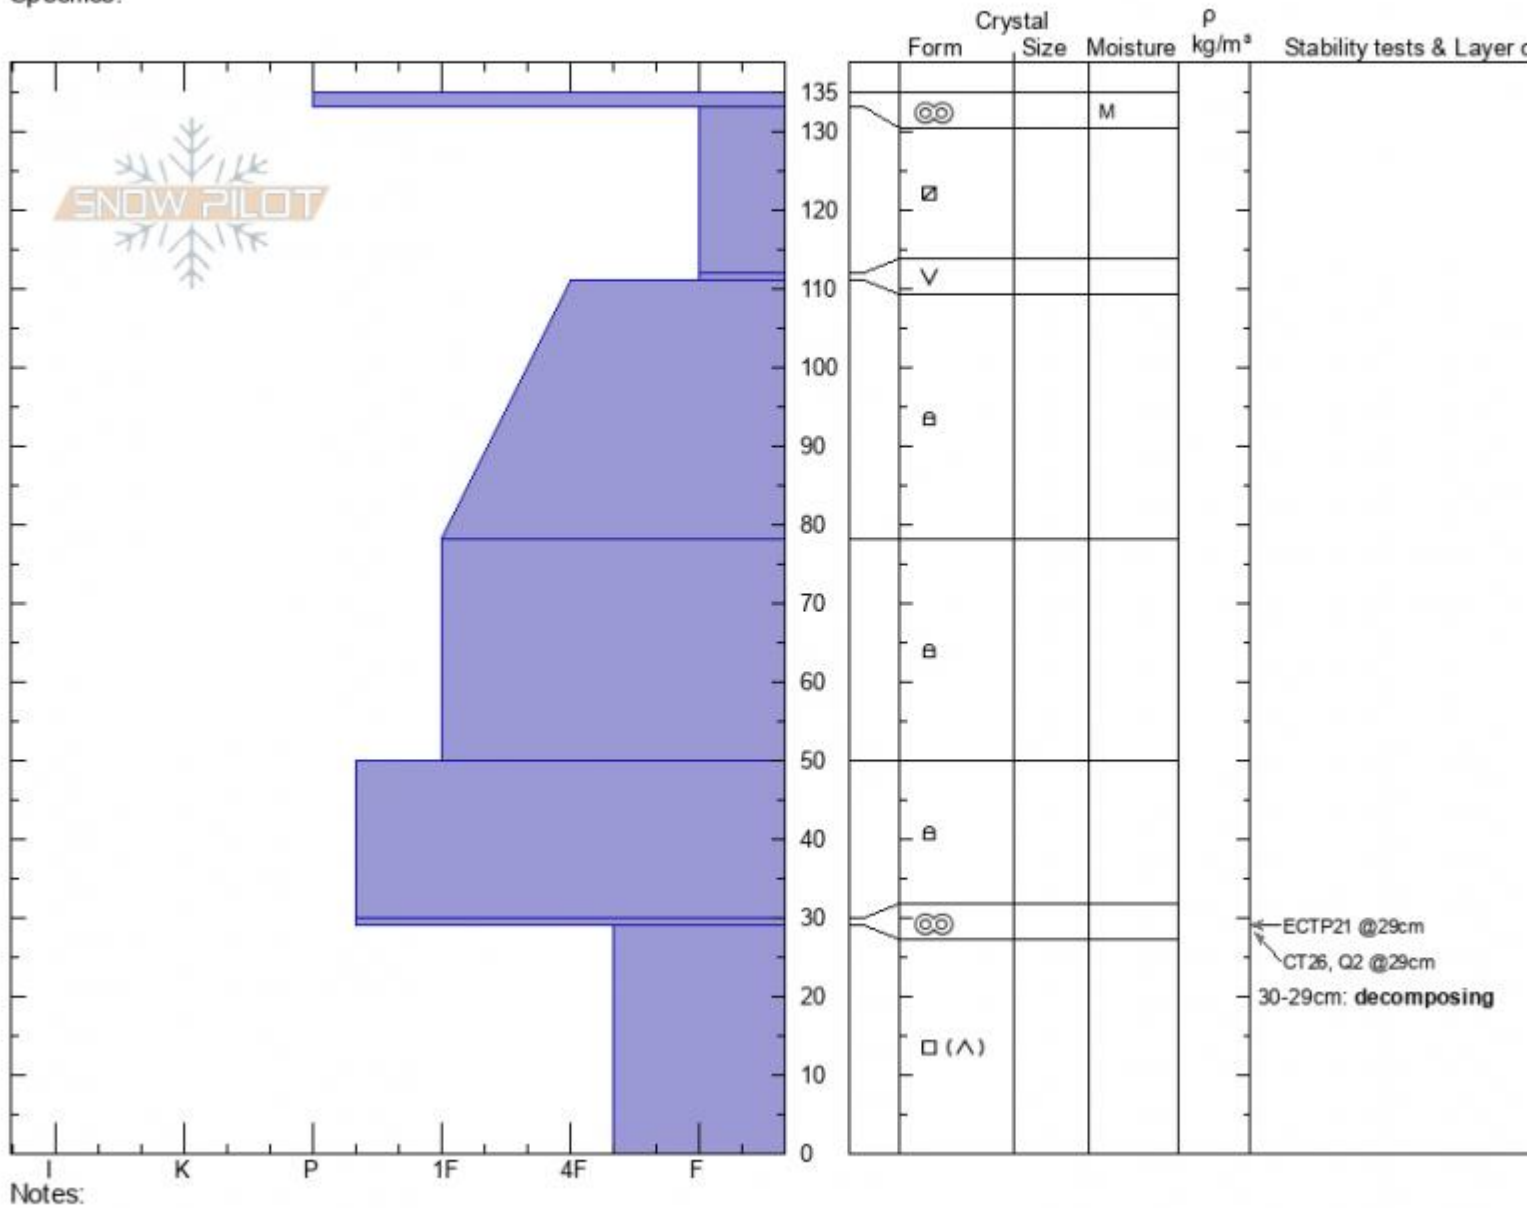

Lightning Creek
 Madison Range-S
 MT
 Elevation: 8970 ft
 Aspect: 90°
 Specifics:

Hannah Marshall
 02/13/2022 - 11:53am
 Co-ord: 44.97925N, -111.37286W
 Slope Angle: 38°
 Wind Loading: **previous**

Stability:
 Air Temperature:
 Sky Cover: **CLR**
 Precipitation: **NO**
 Wind: **Light Breeze**

HS:135 Layer Notes:
 30-29cm: **decomposing**

Advisory Region
 Southern Madison
 Longitude
 -111.37W
 Latitude
 44.98N
 Southern Madison, 2022-02-13