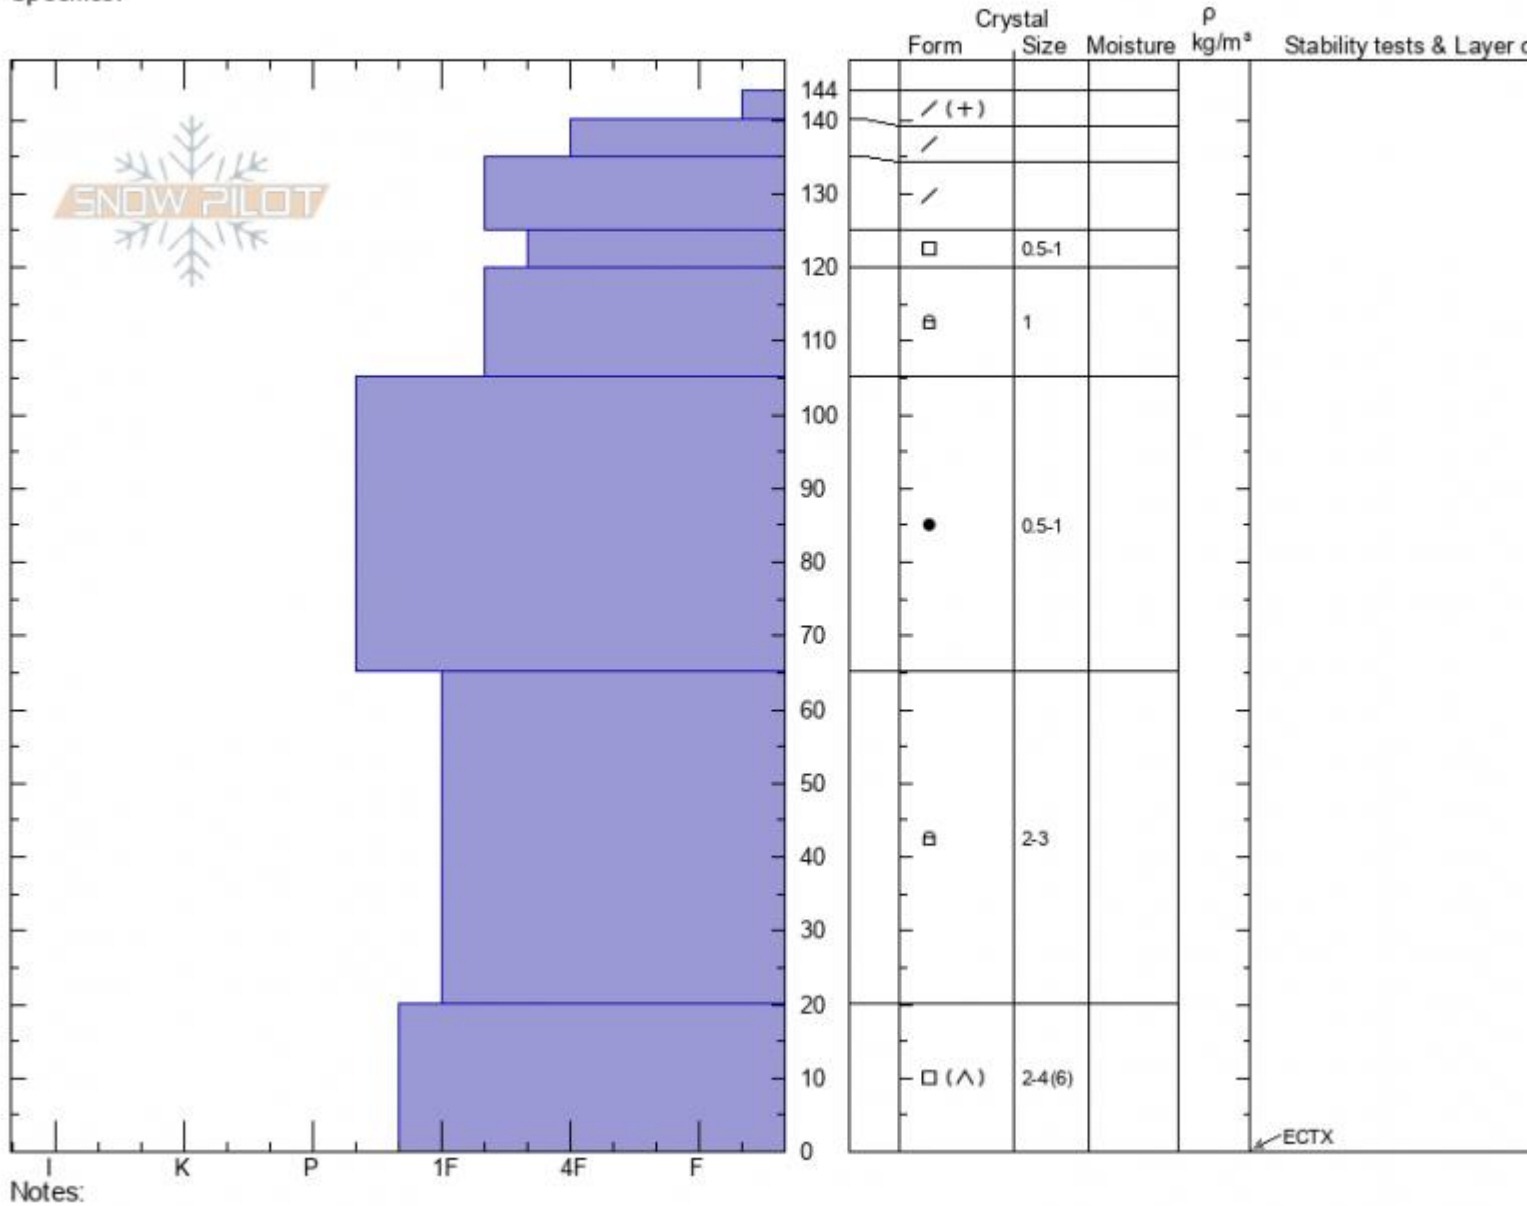

Muddy Crk.
Madison Range-N
MT
 Elevation: **9105 ft**
 Aspect: **60°**
 Specifics:

Alex Marienthal
02/12/2022 - 12:20pm
 Co-ord: **45.22635N, -111.48481W**
 Slope Angle: **12°**
 Wind Loading: **no**

Stability: **Good**
 Air Temperature:
 Sky Cover: **CLR**
 Precipitation: **NO**
 Wind: **NW Calm**

HS: **144** Layer Notes:
 PF: **37** 125-120cm: **Problematic layer**

Advisory Region
 Northern Madison
 Longitude
 -111.51W
 Latitude
 45.23N
 Northern Madison, 2022-02-13