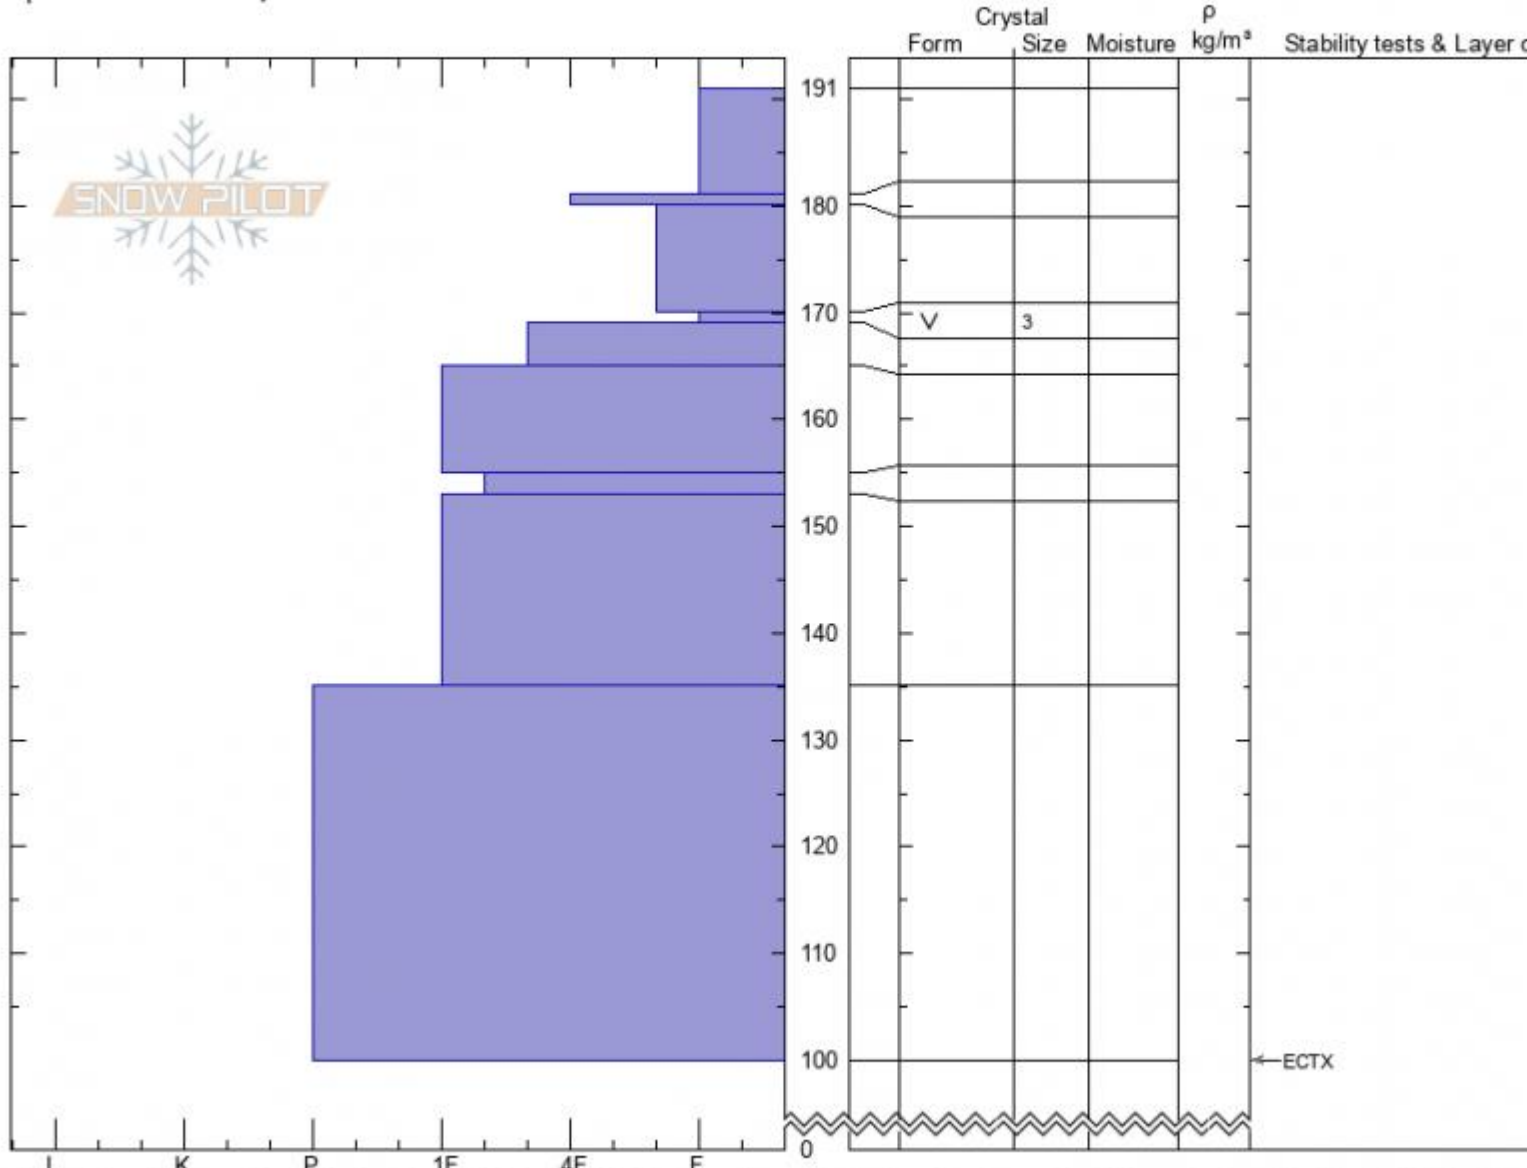

west Meridian
 Beartooths
 MT
 Elevation: 9969 ft
 Aspect: 240°
 Specifics: We skied slope

Beau Fredlund
 02/03/2022 - 11:30am
 Co-ord: 45.02568N, -110.00531E
 Slope Angle: 31°
 Wind Loading:

Stability:
 Air Temperature:
 Sky Cover:
 Precipitation:
 Wind:

HS:191 Layer Notes:
 170-169cm: Problematic layer

Notes: Localized cracking of the fresh wind drifts over SH. We also observed a fresh avalanche on the NW aspect of Meridian Peak. It looked to be... and involve relatively large amounts of snow- though we couldn't quite see a crown due to our vantage point.

Advisory Region
 Cooke City
 Longitude
 -110.00W
 Latitude
 45.03N
 Cooke City, 2022-02-05