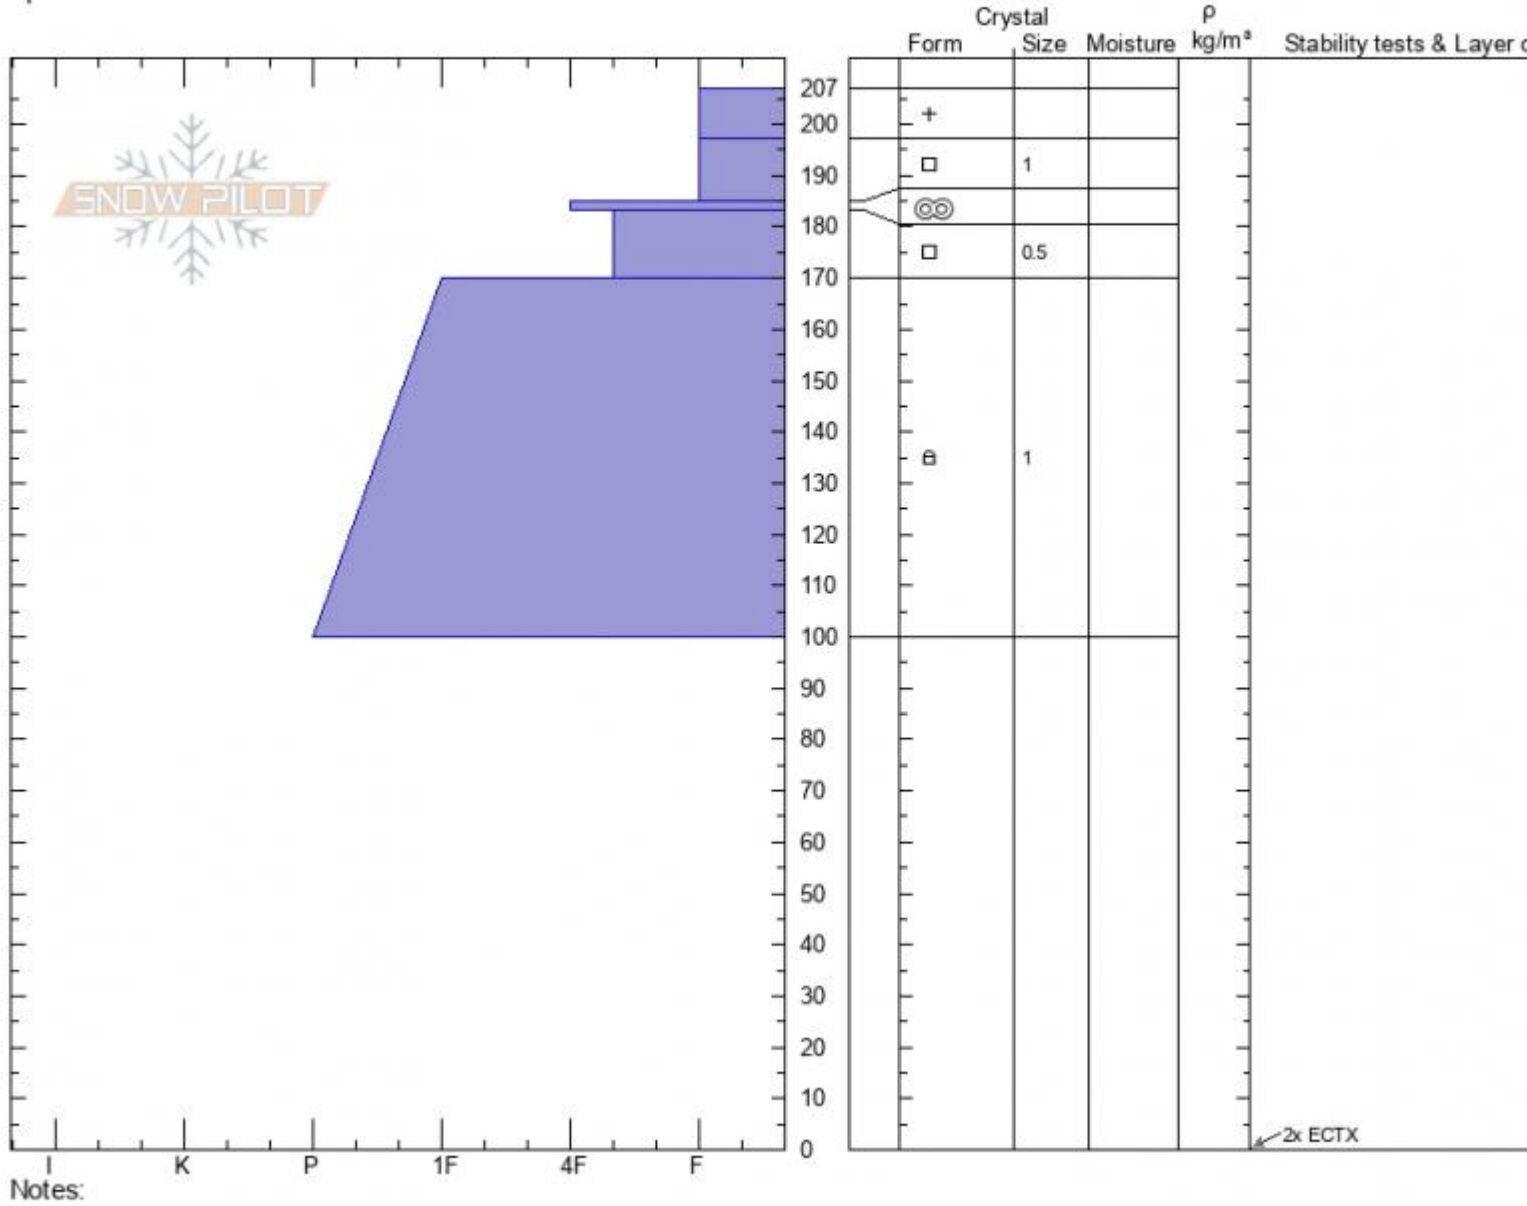

**TepeeBasin WidrnsBndry**  
**Madison Range-S**  
**MT**  
 Elevation: **9567 ft**  
 Aspect: **15°**  
 Specifics:

Alex Marienthal  
 02/03/2022 - 11:30am  
 Co-ord: **44.91434N, -111.18850W**  
 Slope Angle: **24°**  
 Wind Loading:

Stability: **Good**  
 Air Temperature:  
 Sky Cover: **SCT**  
 Precipitation: **NO**  
 Wind:

HS:207 Layer Notes:  
 197-185cm: **Problematic layer**

Advisory Region  
 Southern Madison  
 Longitude  
 -111.19W  
 Latitude  
 44.90N  
 Southern Madison, 2022-02-04