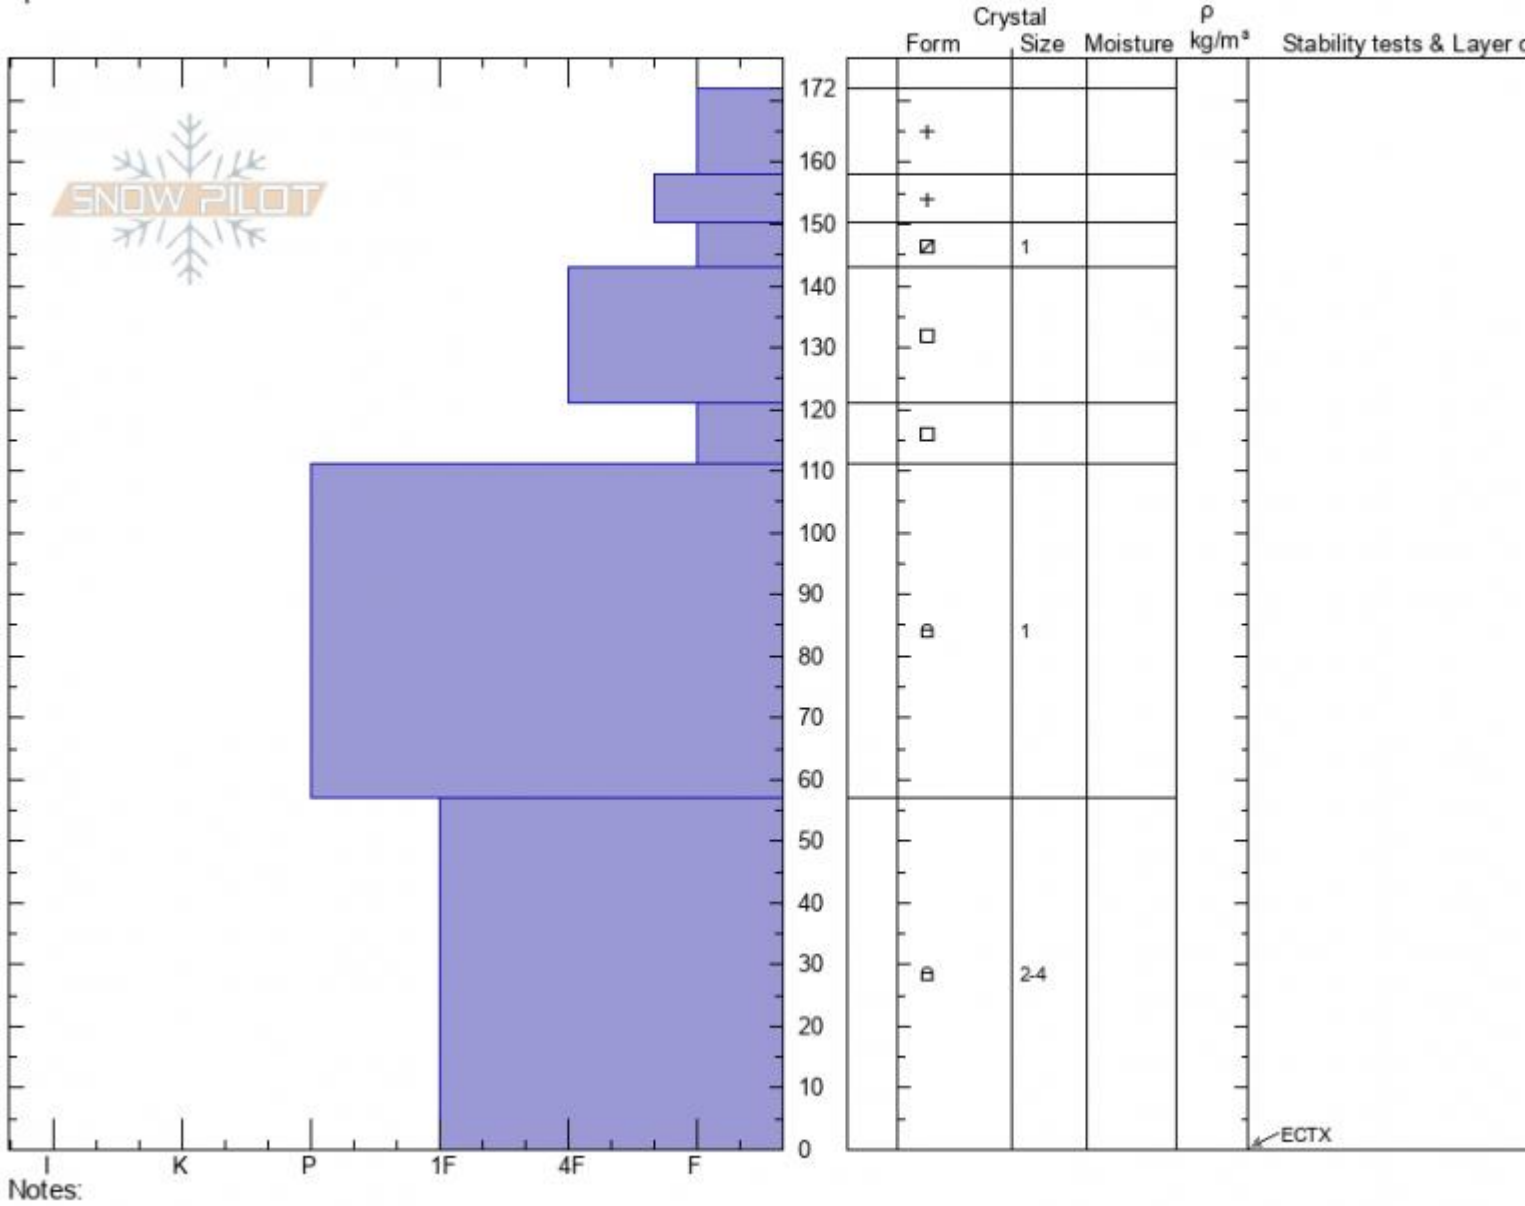

**Buck Ridge (Bear Crk)**  
**Madison Range-N**  
**MT**  
 Elevation: **9400 ft**  
 Aspect: **35°**  
 Specifics:

**Ian Hoyer**  
**02/02/2022 - 12:00pm**  
 Co-ord: **45.18497N, -111.46667W**  
 Slope Angle: **31°**  
 Wind Loading: **previous**

Stability: **Good**  
 Air Temperature:  
 Sky Cover: **SCT**  
 Precipitation: **NO**  
 Wind: **Calm**

HS: **172** Layer Notes:  
 PF: **50** 150-143cm: **Problematic layer**

Advisory Region  
 Northern Madison  
 Longitude  
 -111.38W  
 Latitude  
 45.17N  
 Northern Madison, 2022-02-02