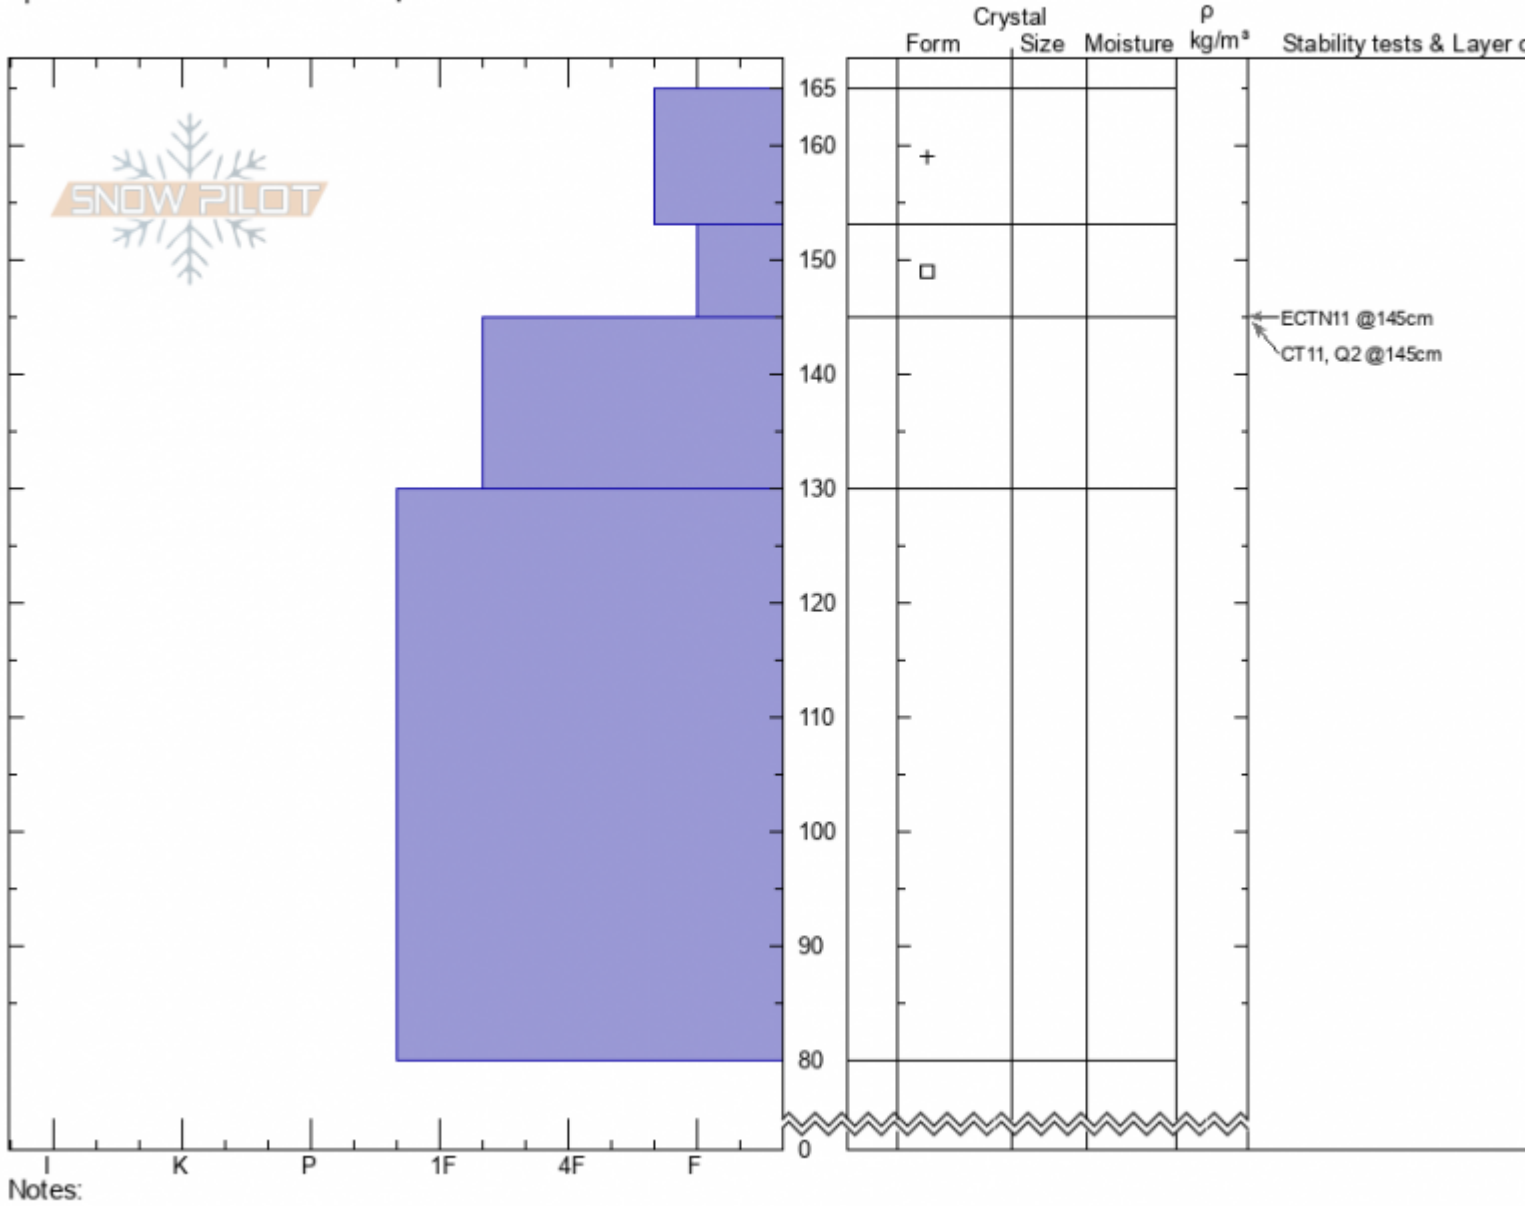

Crown Butte
Cooke City
MT
 Elevation: **9700 ft**
 Aspect: **120°**
 Specifics: **Snowmobile tracks on slope**

Doug Chabot-Admin
02/01/2022 - 9:10am
 Co-ord: **45.05037N, -109.96203W**
 Slope Angle: **15°**
 Wind Loading: **no**

Stability: **Good**
 Air Temperature: **-19°C**
 Sky Cover: **OVC**
 Precipitation: **S1**
 Wind: **SW Light Breeze**

HS:165 Layer Notes:

Advisory Region
 Cooke City
 Longitude
 -109.96W
 Latitude
 45.05N
 Cooke City, 2022-02-02