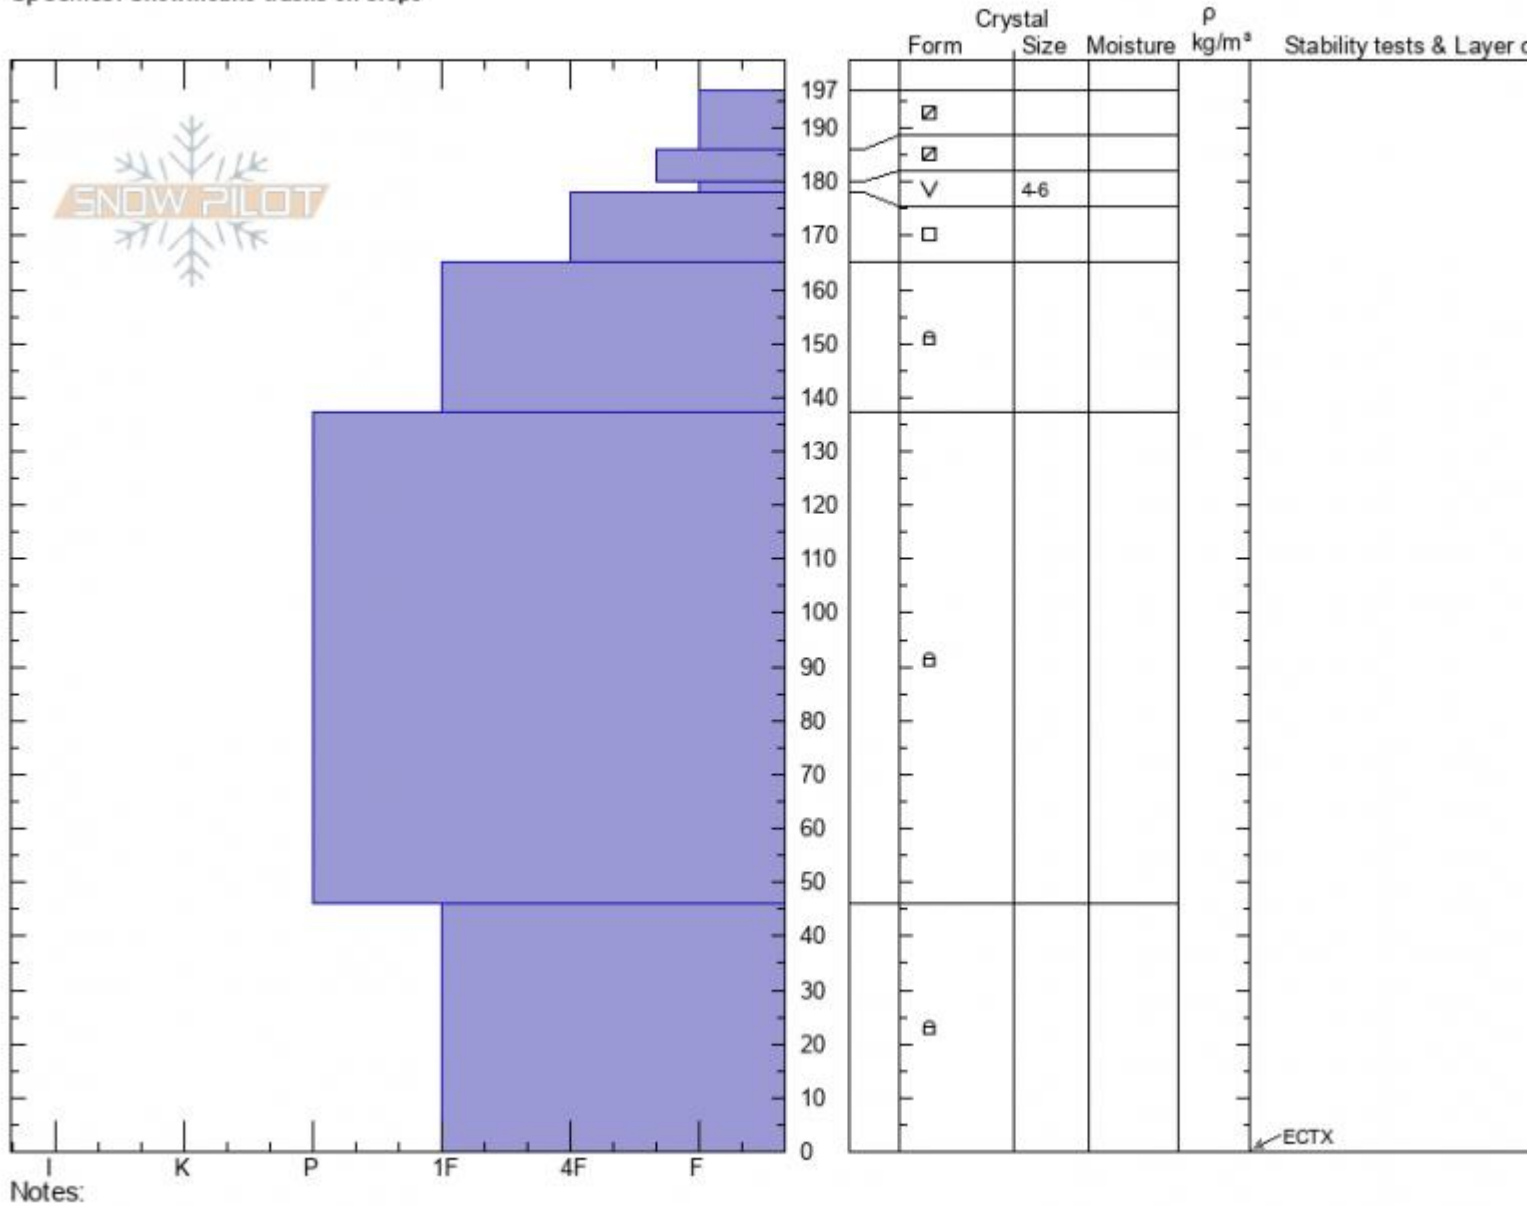

**Almost Died**  
**Cooke City**  
**MT**  
 Elevation: **9500 ft**  
 Aspect: **60°**  
 Specifics: **Snowmobile tracks on slope**

**Ian Hoyer**  
**01/29/2022 - 3:45pm**  
 Co-ord: **45.05053N, -109.93102W**  
 Slope Angle: **28°**  
 Wind Loading: **previous**

Stability: **Good**  
 Air Temperature:  
 Sky Cover: **BKN**  
 Precipitation: **NO**  
 Wind: **Calm**

**HS:197**    Layer Notes:  
 180-178cm: **Problematic layer**

Advisory Region  
 Cooke City  
 Longitude  
 -109.95W  
 Latitude  
 45.06N  
 Cooke City, 2022-02-01