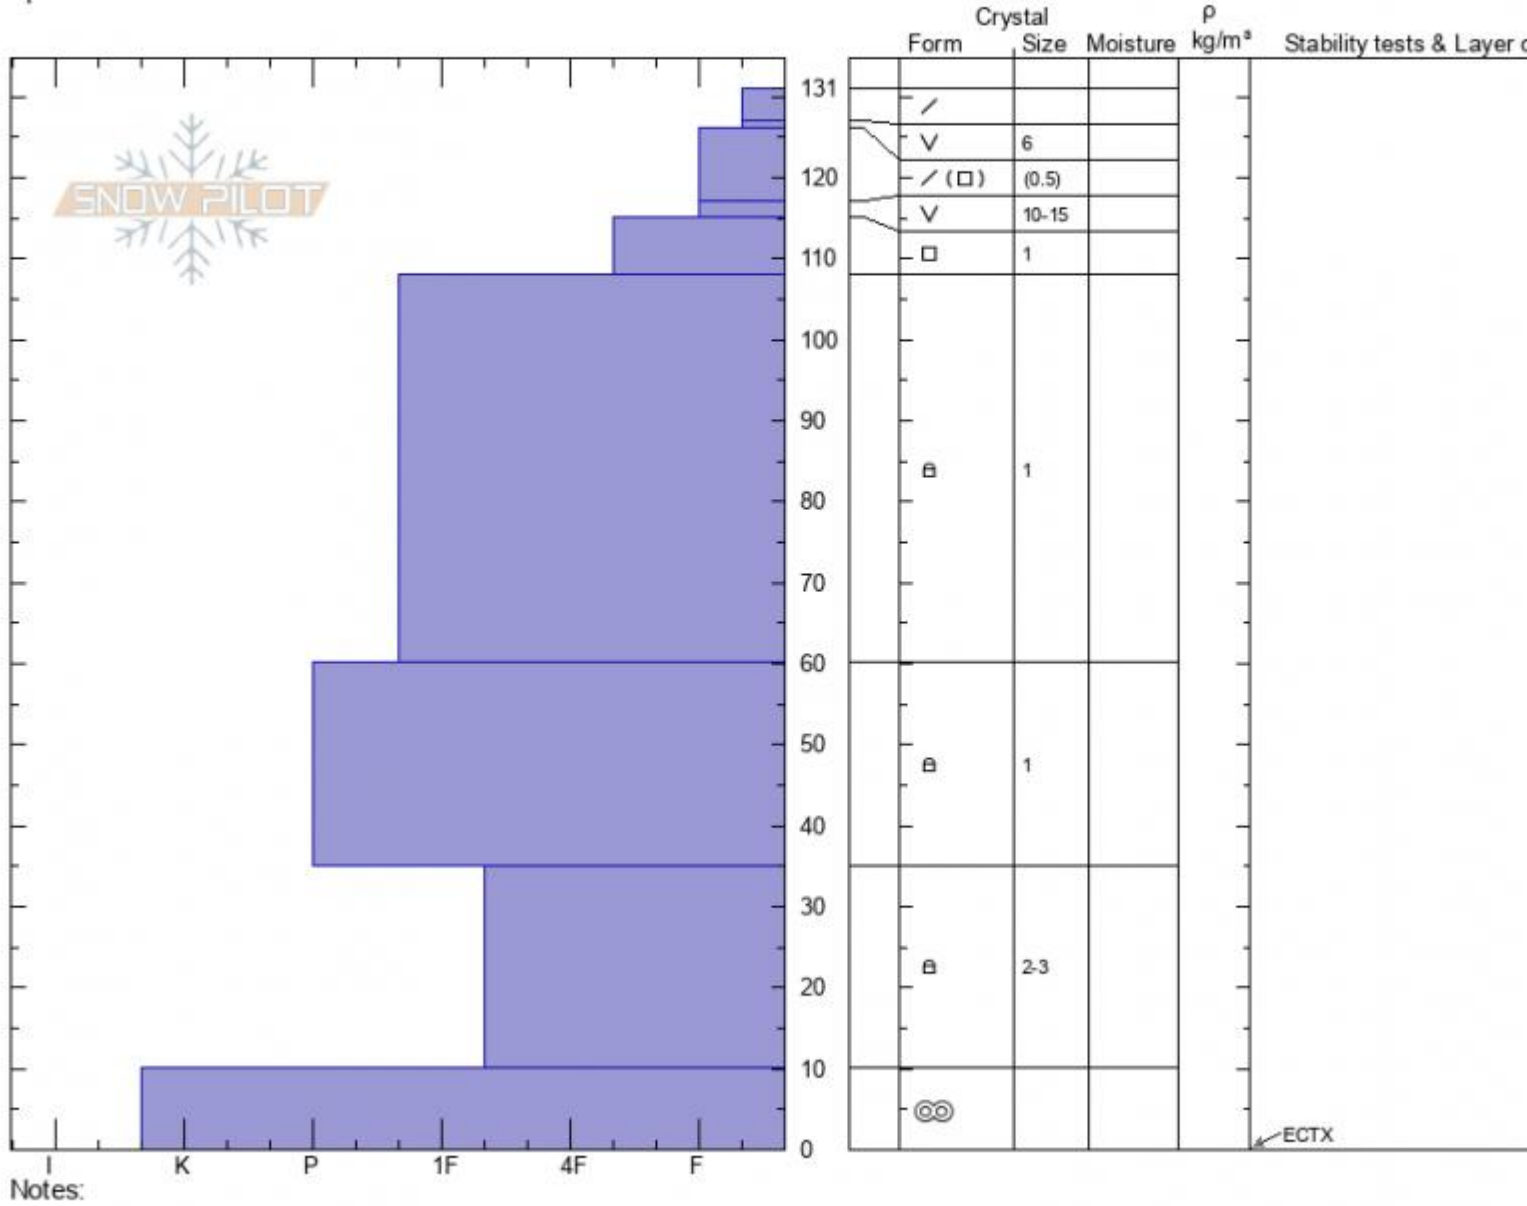

**Weather Station**  
**Lionhead Range**  
**MT**  
 Elevation: **8718 ft**  
 Aspect: **330°**  
 Specifics:

**Hannah Marshall**  
**01/29/2022 - 11:37 am**  
 Co-ord: **44.71014N, -111.32459W**  
 Slope Angle:  
 Wind Loading:

Stability:  
 Air Temperature:  
 Sky Cover: **FEW**  
 Precipitation: **NO**  
 Wind: **Calm**

HS: **131**    Layer Notes:  
 PF: **20**

Advisory Region  
 Lionhead Range  
 Longitude  
 -111.33W  
 Latitude  
 44.71N  
 Lionhead Range, 2022-01-29