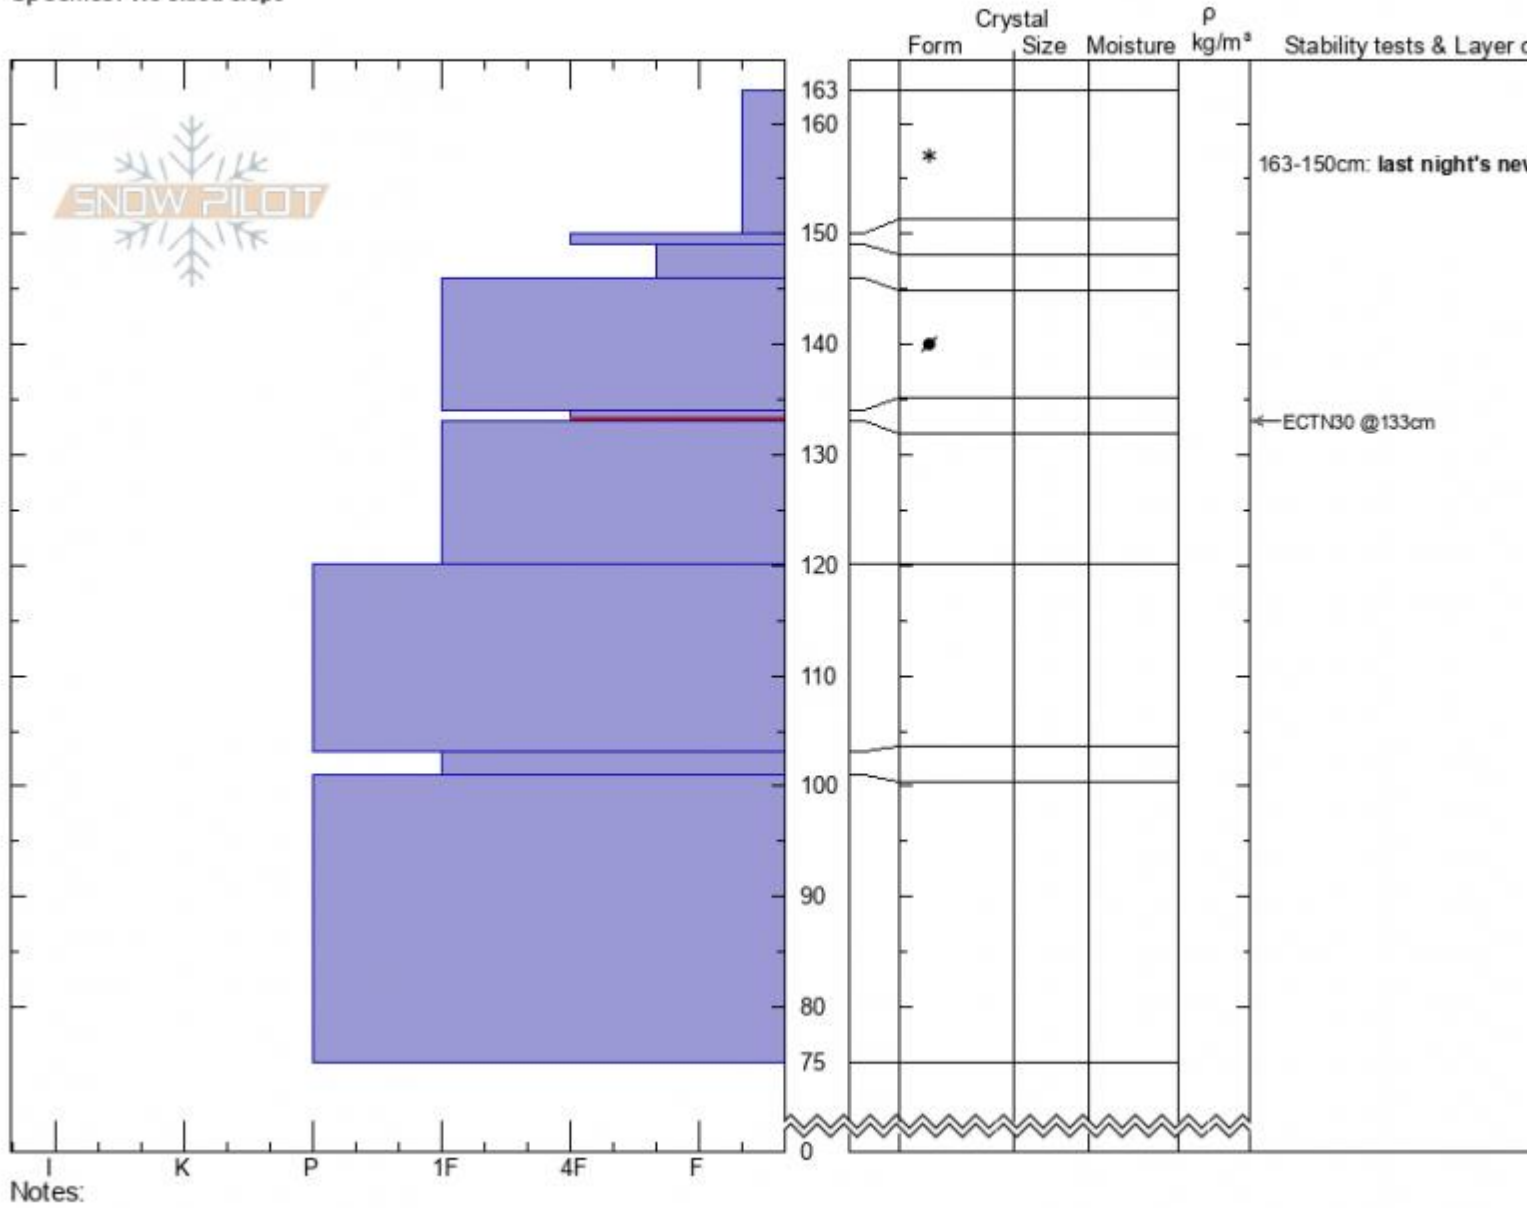

west Meridian
 Beartooths
 MT
 Elevation: 9748 ft
 Aspect: 258°
 Specifics: We skied slope

Beau Fredlund
 01/27/2022 - 11:00am
 Co-ord: 45.02521N, -110.00654E
 Slope Angle: 33°
 Wind Loading:

Stability:
 Air Temperature:
 Sky Cover: FEW
 Precipitation: NO
 Wind:

HS:163 Layer Notes:
 163-150cm: last night's new snow
 134-133cm: Problematic layer

Advisory Region
 Cooke City
 Longitude
 -110.00W
 Latitude
 45.03N
 Cooke City, 2022-01-28