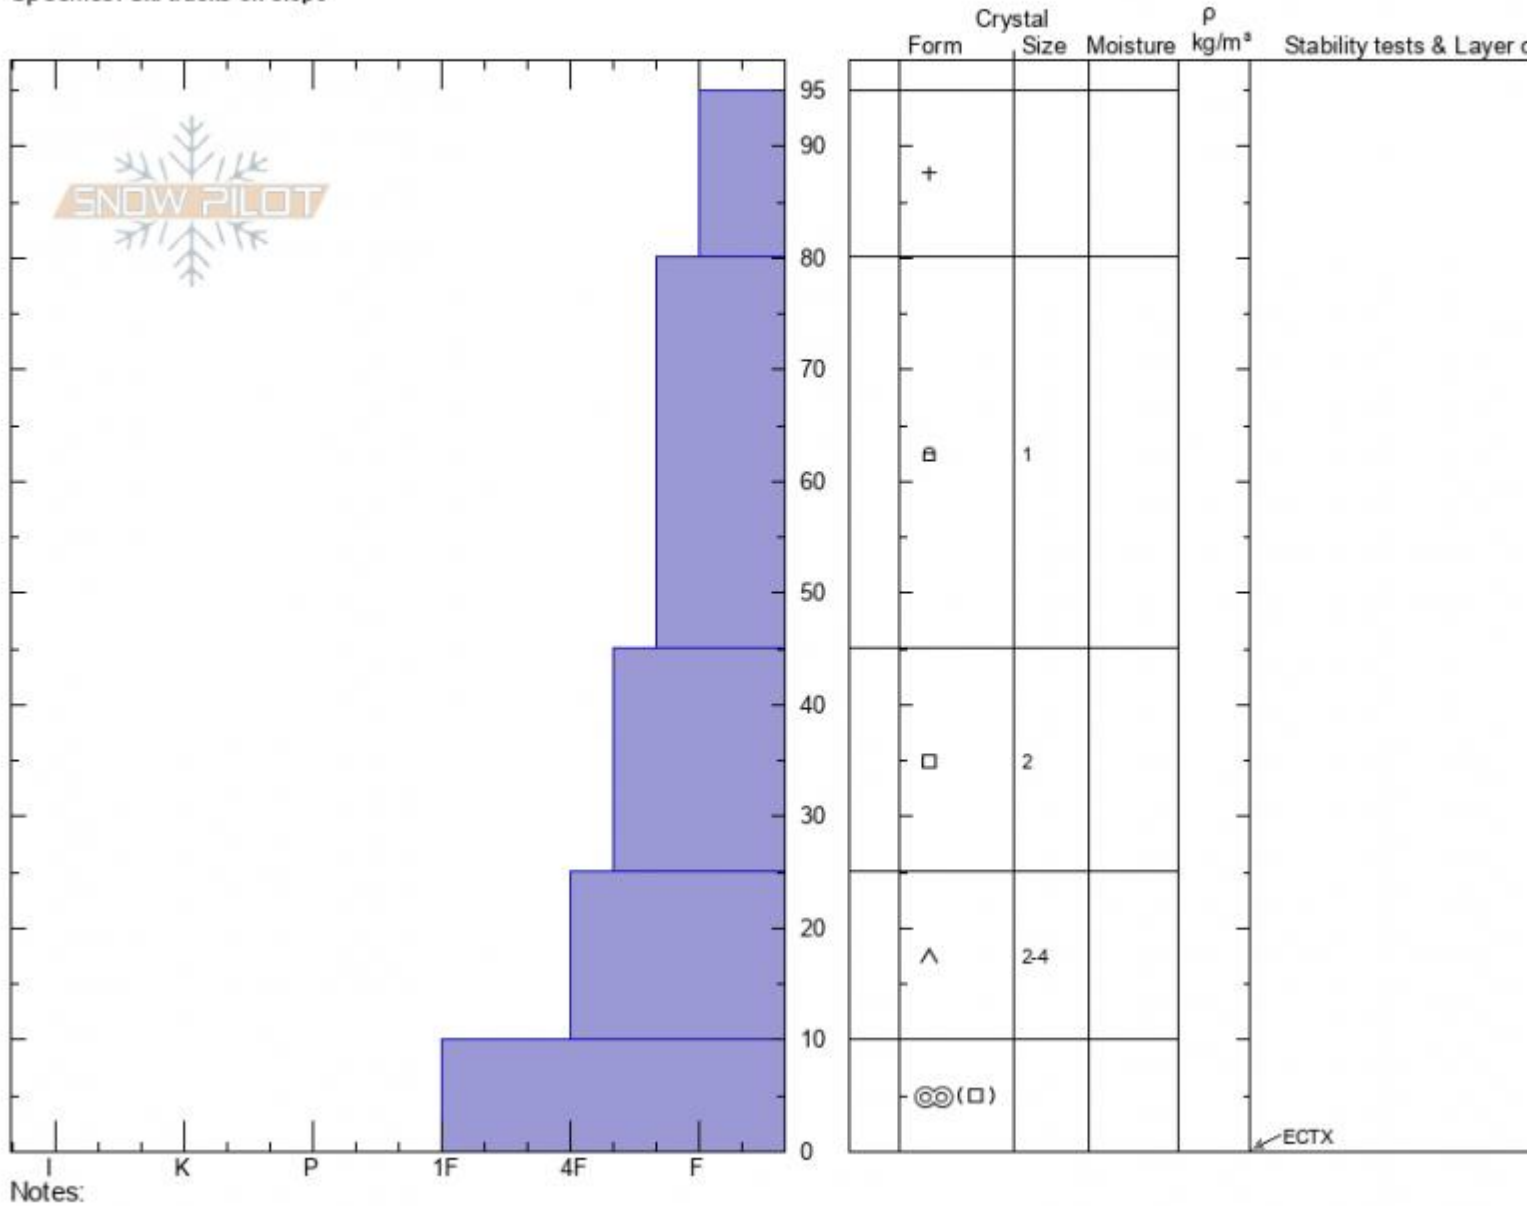

Mt. Wheeler #2
Gallatin Range-N
MT
 Elevation: **8100 ft**
 Aspect: **65°**
 Specifics: **Ski tracks on slope**

Ian Hoyer
01/25/2022 - 12:00pm
 Co-ord: **45.50344N, -111.07633W**
 Slope Angle: **33°**
 Wind Loading: **no**

Stability: **Good**
 Air Temperature:
 Sky Cover: **BKN**
 Precipitation: **NO**
 Wind: **Calm**

HS: **95** Layer Notes:
 PF: **90** 25-10cm: **Problematic layer**
 PS: **20**

Advisory Region
 Northern Gallatin
 Longitude
 -111.08W
 Latitude
 45.51N
 Northern Gallatin, 2022-01-25