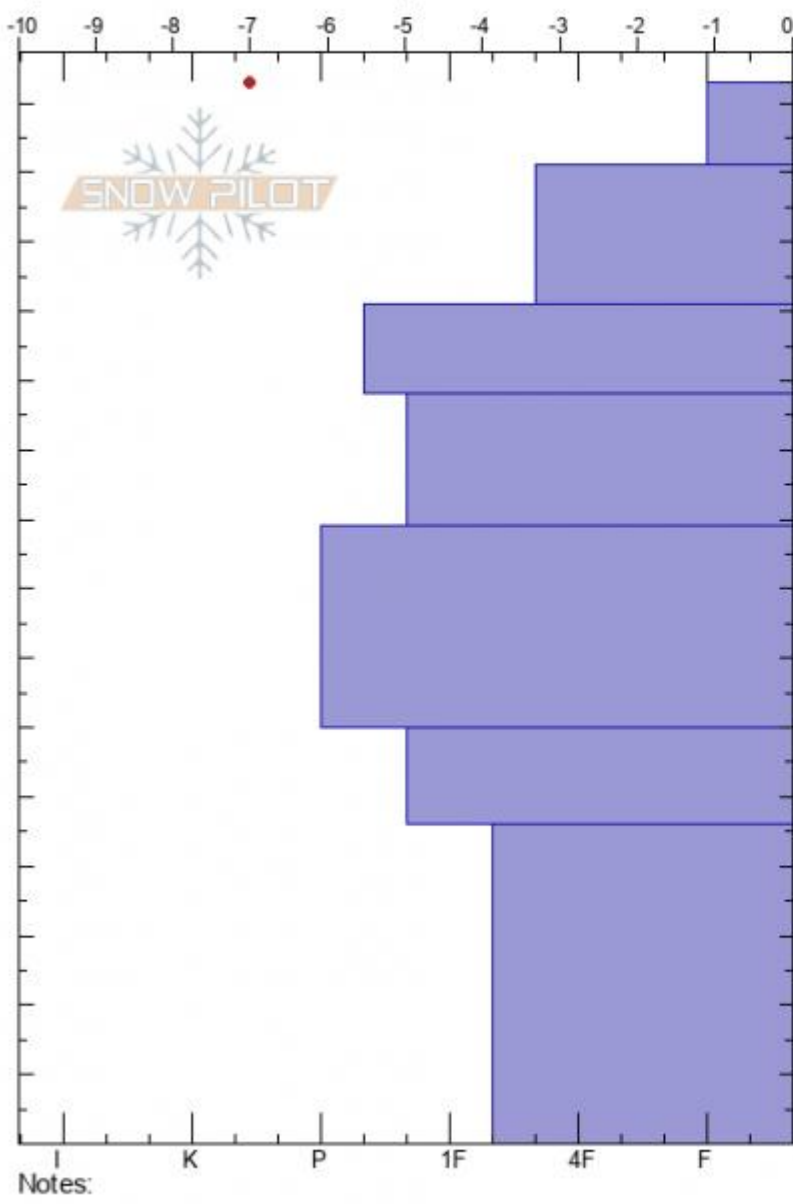

Mt. Abundance, S. end
 Cooke City
 MT
 Elevation: 9191 ft
 Aspect: 116°
 Specifics: Snowmobile tracks on slope

Alex Marienthal
 01/16/2022 - 2:40pm
 Co-ord: 45.06612N, -110.01020W
 Slope Angle: 27°
 Wind Loading: previous

Stability: Good
 Air Temperature: -5°C
 Sky Cover: CLR
 Precipitation: NO
 Wind: S Calm

HS:153 Layer Notes:
 PF: 35 60-46cm: Problematic layer

Form	Crystal Size	Moisture	ρ kg/m ³	Stability tests & Layer c
V	5			
/	0.3			
/	0.3			
•	0.1			
•	0.5			
•	0.5			
B	1			
B	2			