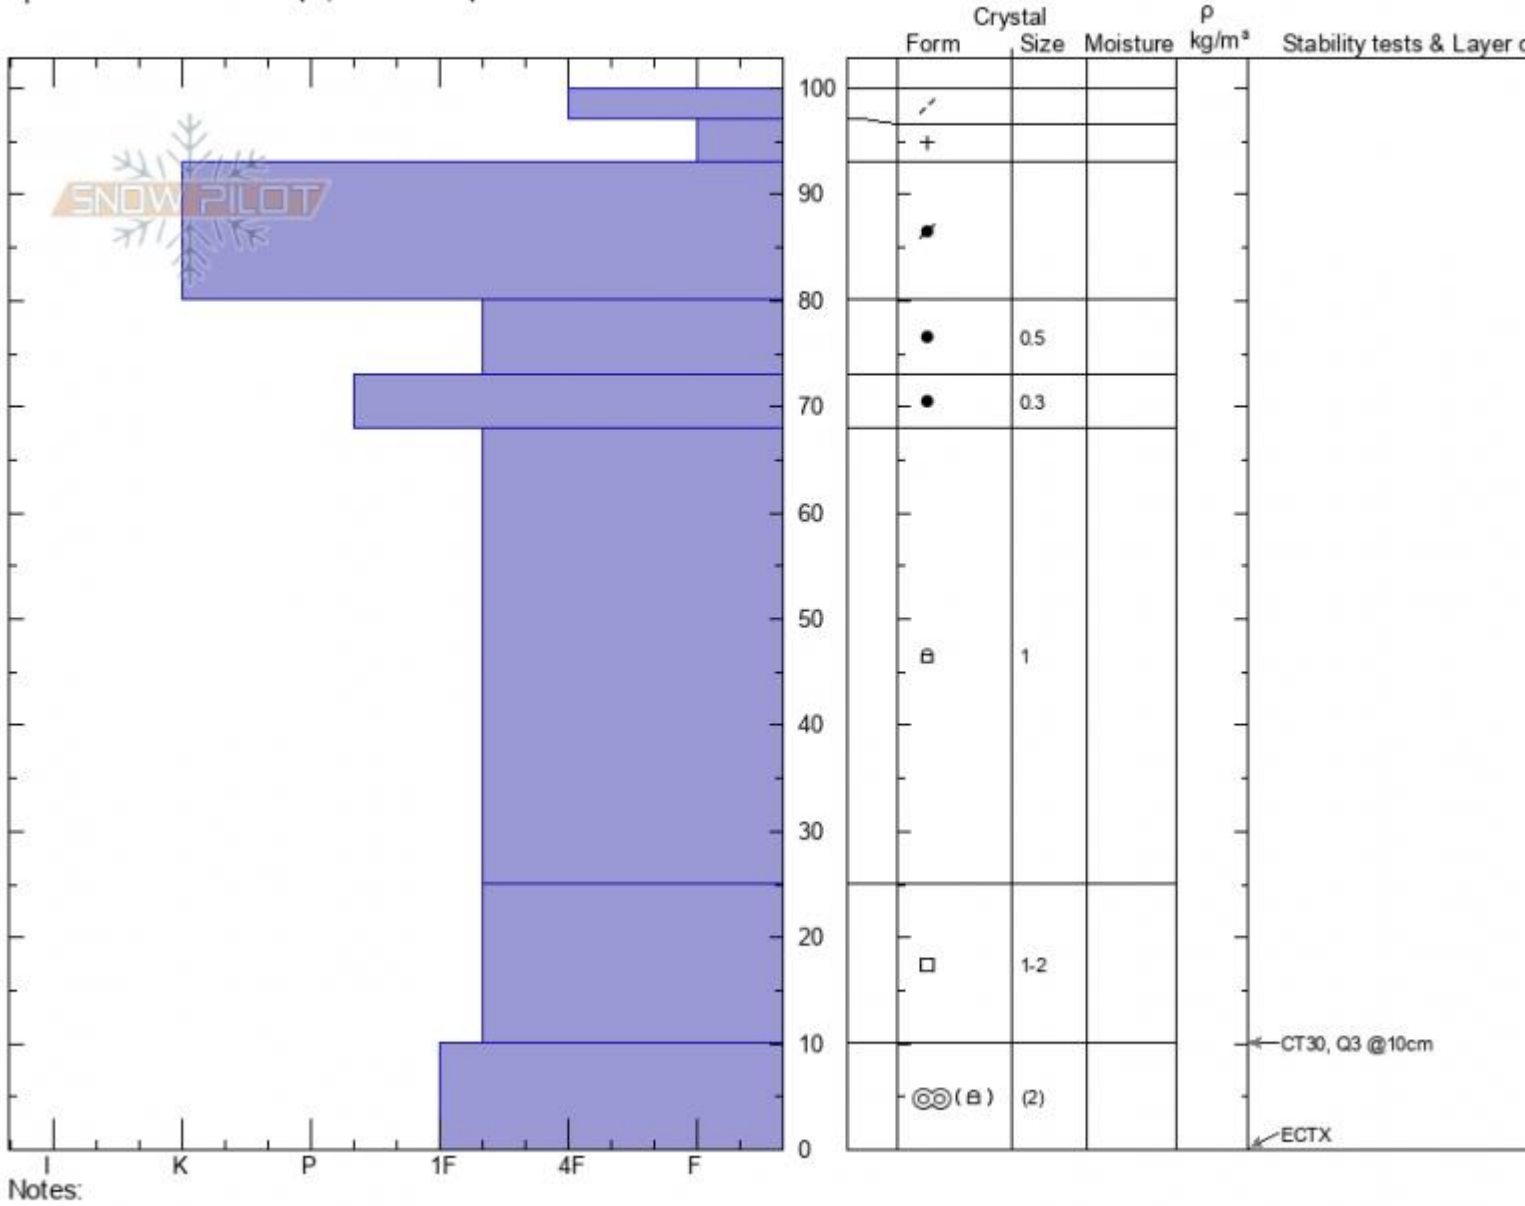

Football Field
Bridger Range
MT
 Elevation: **8500 ft**
 Aspect: **95°**
 Specifics: **Ski tracks on slope; We skied slope**

Ian Hoyer
01/20/2022 - 11:00am
 Co-ord: **45.79792N, -110.93336W**
 Slope Angle: **30°**
 Wind Loading: **yes**

Stability: **Good**
 Air Temperature:
 Sky Cover: **OVC**
 Precipitation: **S-1**
 Wind: **SE Moderate**

HS: **100** Layer Notes:
 PF: **5** 25-10cm: **Problematic layer**
 PS: **0**

Advisory Region
 Bridger Range
 Longitude
 -110.94W
 Latitude
 45.79N
 Bridger Range, 2022-01-21