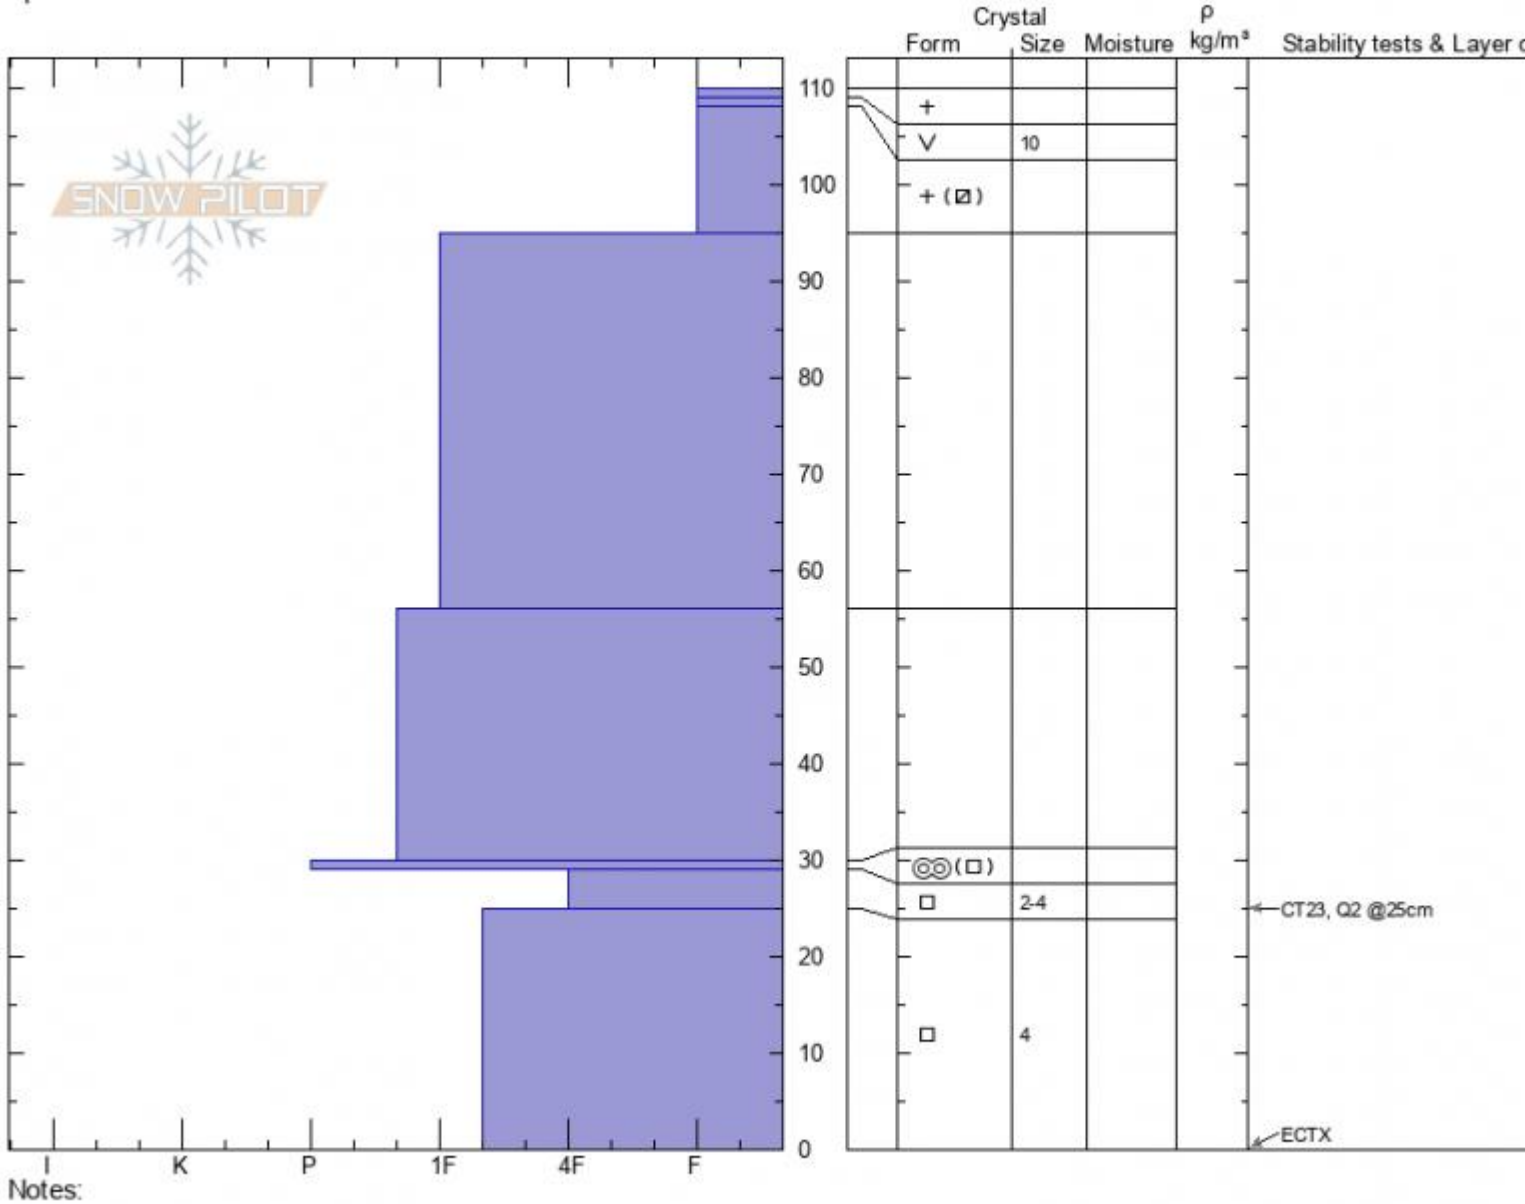

Ski Hill
Lionhead Range
MT
 Elevation: **8179 ft**
 Aspect: **90°**
 Specifics:

Hannah Marshall
01/18/2022 - 10:45am
 Co-ord: **44.70370N, -111.29887W**
 Slope Angle: **30°**
 Wind Loading:

Stability:
 Air Temperature:
 Sky Cover: **OVC**
 Precipitation: **S-1**
 Wind: **Light Breeze**

HS:110 Layer Notes:
 109-108cm: **Problematic layer**

Advisory Region
 Lionhead Range
 Longitude
 -111.29W
 Latitude
 44.70N
 Lionhead Range, 2022-01-18