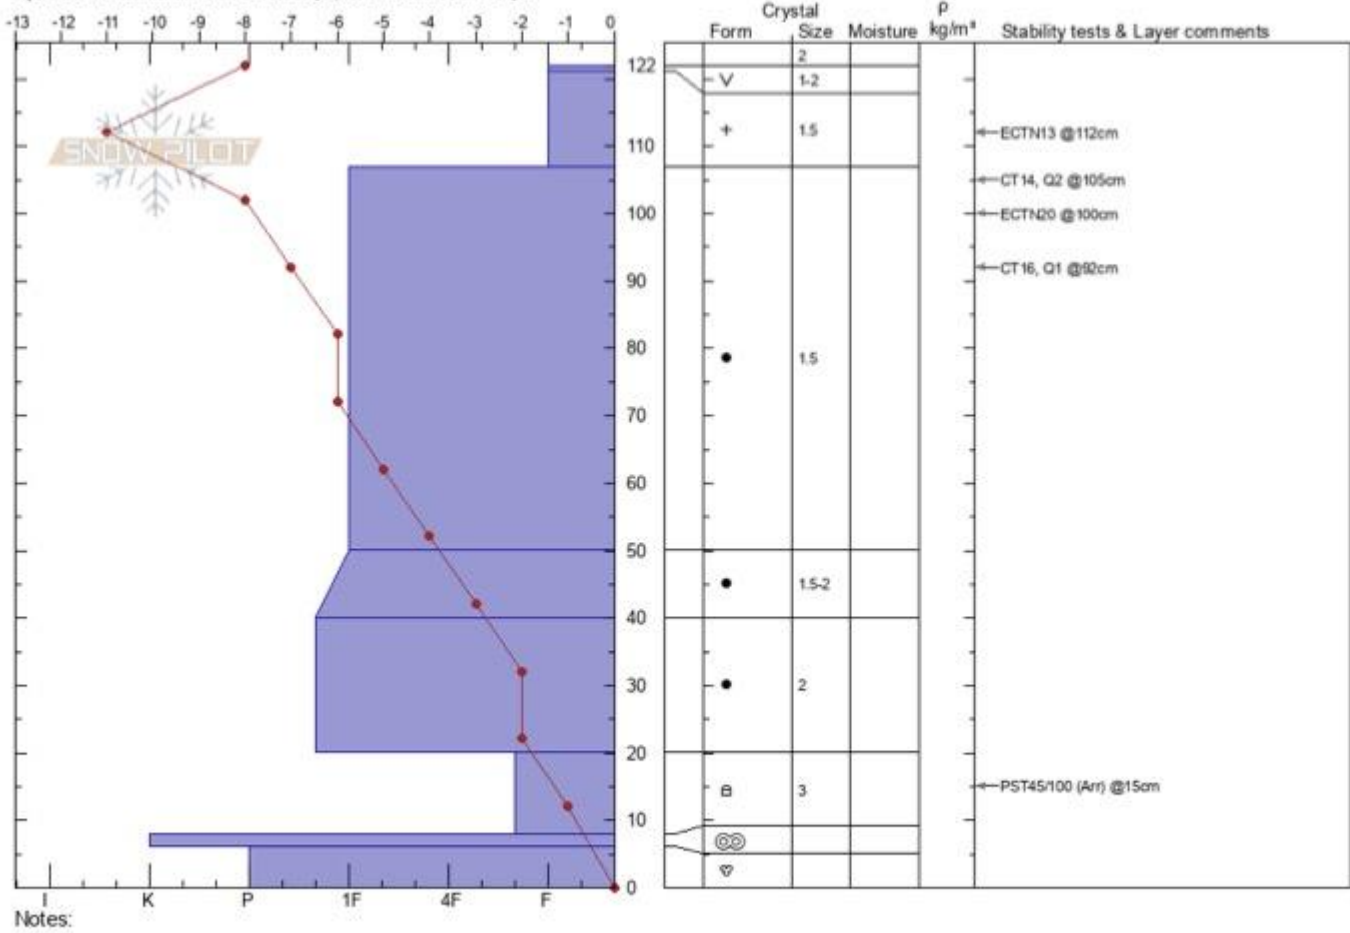

Watkins Creek
Lionhead Range
MT
Elevation: 2619 m
Aspect: 7°

Bret Rasmussen
01/15/2022 - 2:00pm
Co-ord: 44.74000N, -111.34400W
Slope Angle: 15°
Wind Loading: no

Stability: **Very Good**
Air Temperature: -7°C
Sky Cover: **OVC**
Precipitation: **NO**
Wind: **Calm**

HS: 122
PF: 15
Layer Notes: 20-8cm: Problematic layer

Specifics: Snowmobile tracks on slope; We snowmobiled slope

Advisory Region
Lionhead Range
Longitude
-111.33W
Latitude
44.75N
Lionhead Range, 2022-01-16