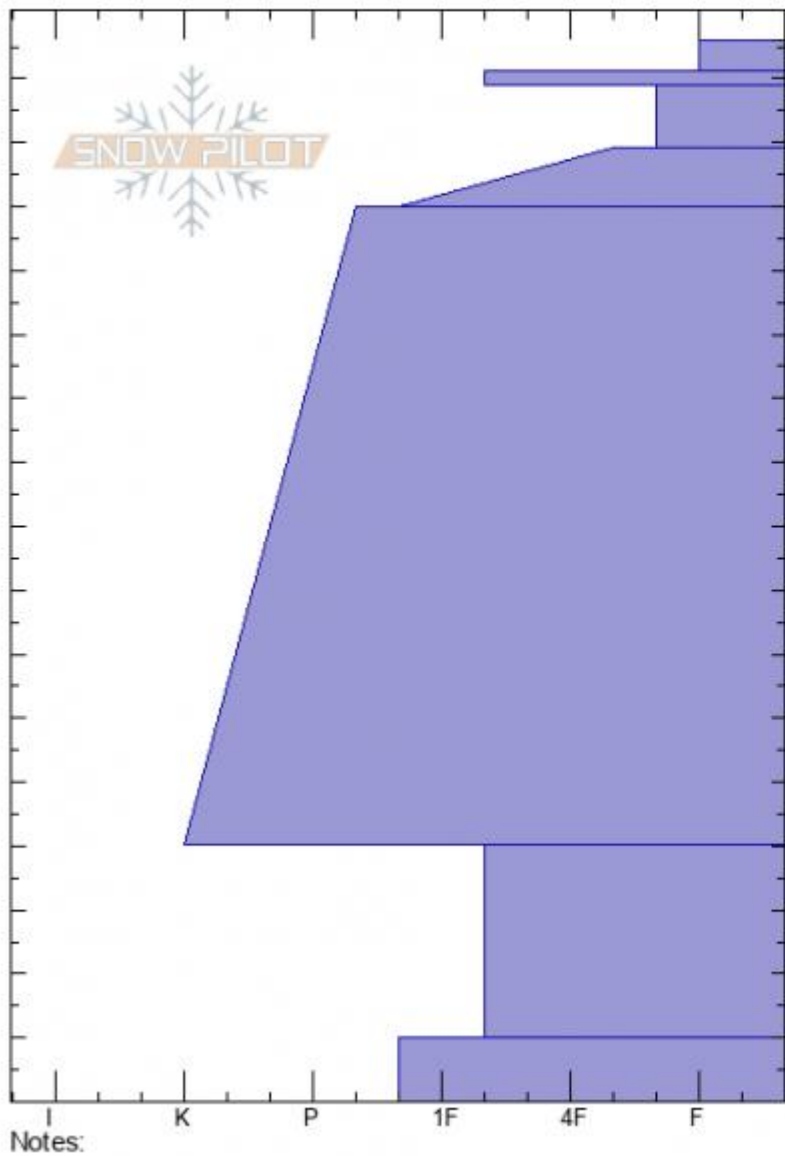

Skyline Ridge
Madison Range-S
MT
 Elevation: **9349 ft**
 Aspect: **95°**
 Specifics:

Alex Marienthal
01/14/2022 - 1:30am
 Co-ord: **44.88833N, -111.18321W**
 Slope Angle: **17°**
 Wind Loading:

Stability: **Good**
 Air Temperature: **-4°C**
 Sky Cover: **CLR**
 Precipitation: **NO**
 Wind: **Calm**

HS:**166** Layer Notes:
 PF:**30** 40-10cm:Problematic layer

Form	Crystal Size	Moisture	ρ kg/m ³	Stability tests & Layer
* (Δ)				
•				
/				
/				
⊖	2			← CT23, Q2 @40cm
⊙				← ECTX

Advisory Region
 Southern Madison
 Longitude
 -111.23W
 Latitude
 44.92N
 Southern Madison, 2022-01-15