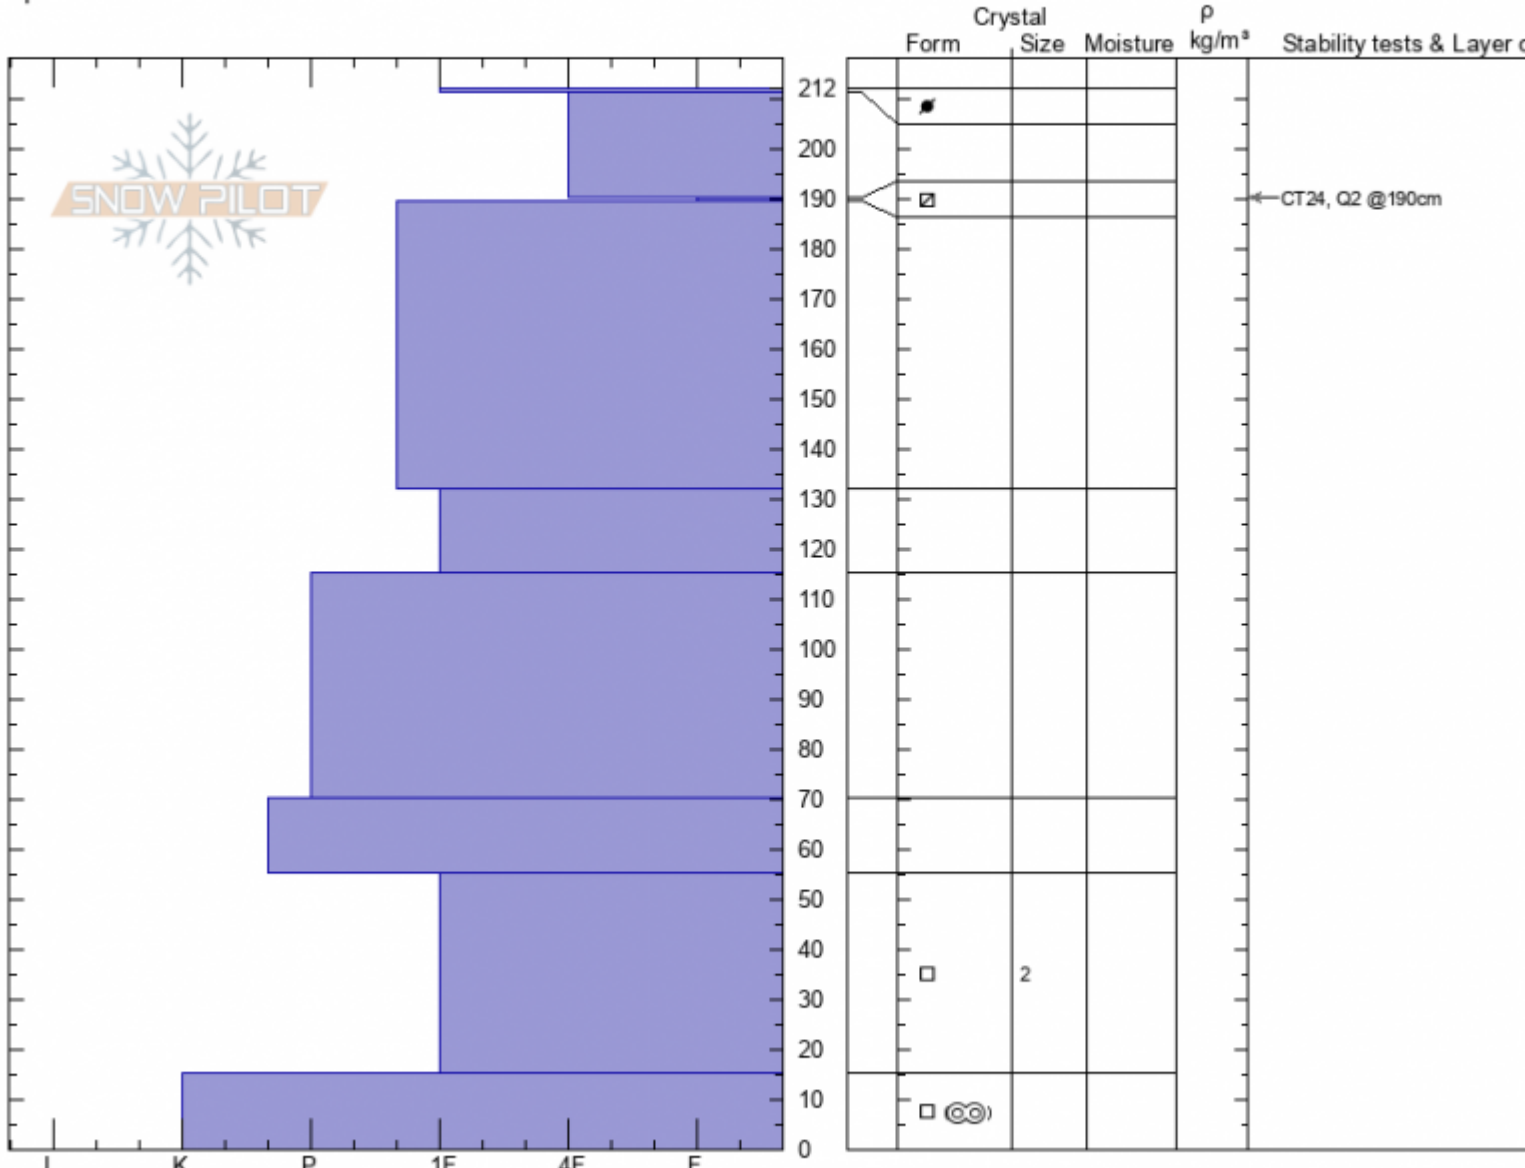

**Sawtelle Peak**  
**Centennial Range**  
**ID**  
 Elevation: **9491 ft**  
 Aspect: **145°**  
 Specifics:

**Doug Chabot-Admin**  
**01/12/2022 - 9:20am**  
 Co-ord: **44.55936N, -111.44583W**  
 Slope Angle: **5°**  
 Wind Loading: **no**

Stability: **Very Good**      HS:**212**      Layer Notes:  
 Air Temperature:  
 Sky Cover: **OVC**  
 Precipitation: **NO**  
 Wind: **Calm**

Notes: We only did a CT because the facets were buried so deep. 200-225cm seems accurate for depth at this elevation.

Advisory Region  
 Island Park  
 Longitude  
 -111.44W  
 Latitude  
 44.56N  
 Island Park, 2022-01-12