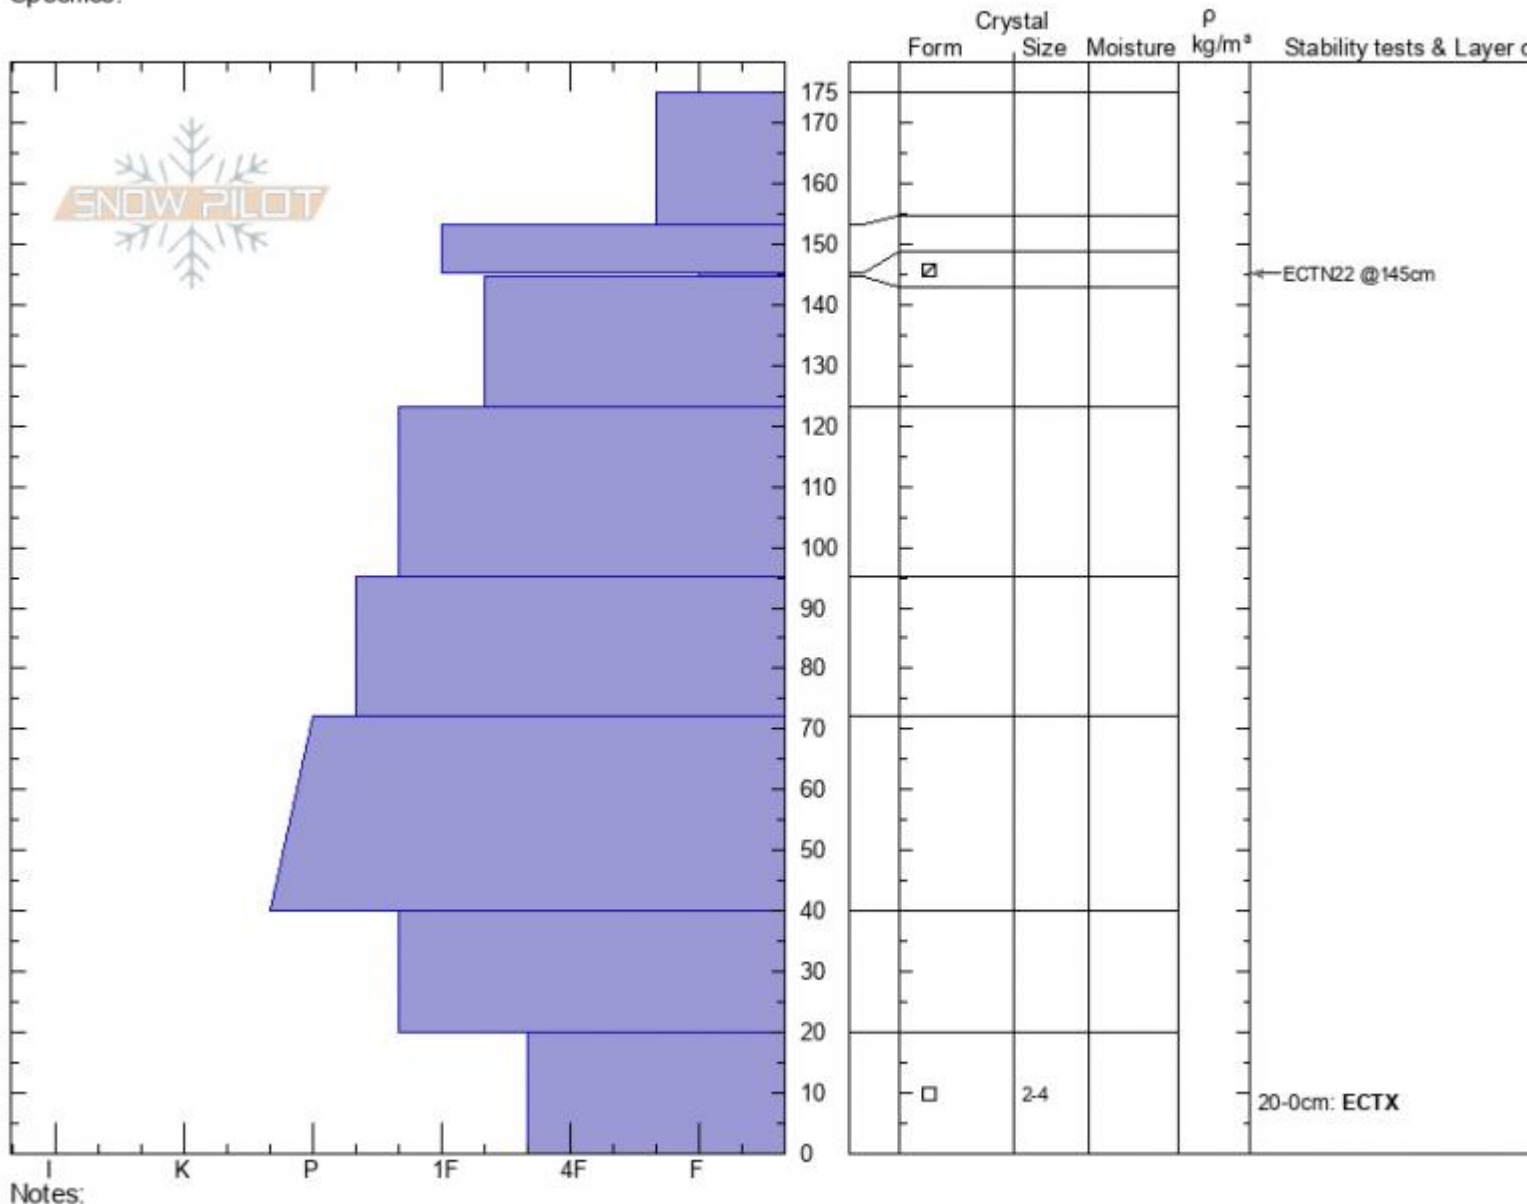

Marge's
 Lionhead Range
 MT
 Elevation: 9000 ft
 Aspect: 45°
 Specifics:

Ian Hoyer
 01/11/2022 - 2:30pm
 Co-ord: 44.71662N, -111.31890W
 Slope Angle: 30°
 Wind Loading: previous

Stability: Good
 Air Temperature:
 Sky Cover: OVC
 Precipitation: NO
 Wind: E Light Breeze

HS:175 Layer Notes:
 PF: 30 145-144.5cm: Problematic layer
 20-0cm: ECTX

Advisory Region
 Lionhead Range
 Longitude
 -111.32W
 Latitude
 44.71N
 Lionhead Range, 2022-01-11