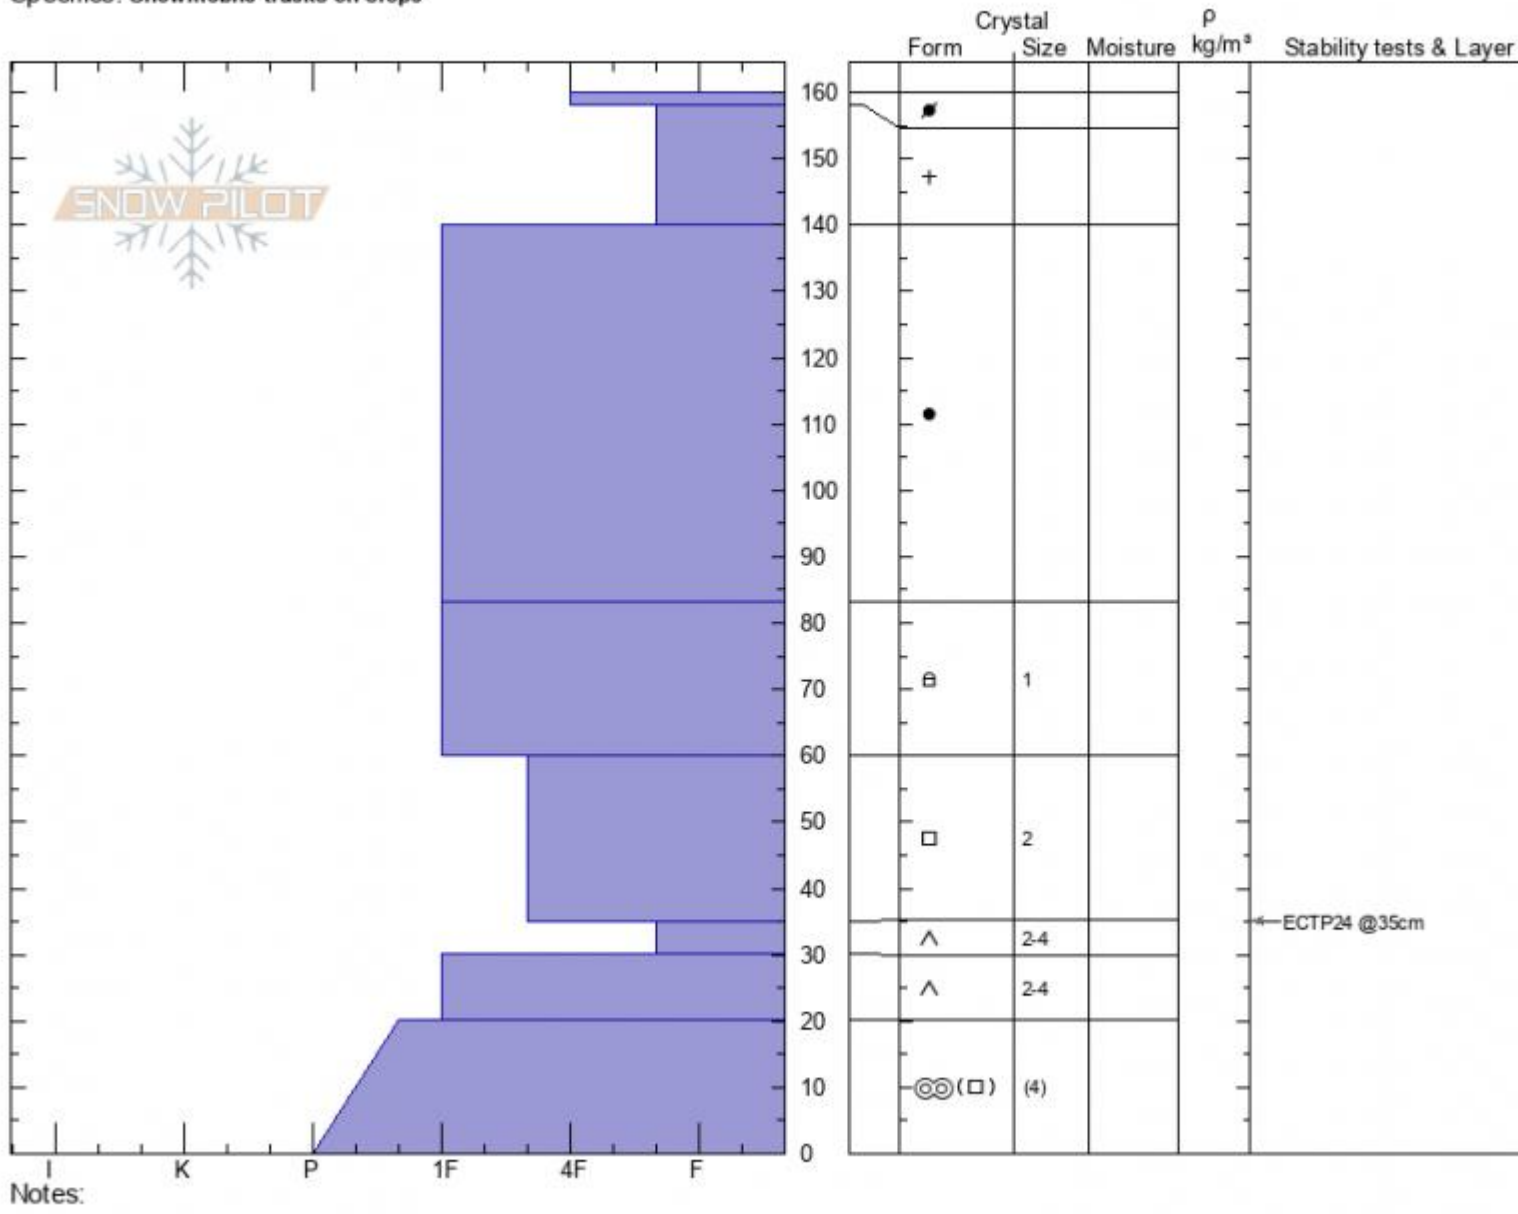

**Watkins Creek**  
**Lionhead Range**  
**MT**  
 Elevation: **8812 ft**  
 Aspect: **30°**  
 Specifics: **Snowmobile tracks on slope**

**Ian Hoyer**  
**01/11/2022 - 1:15pm**  
 Co-ord: **44.73407N, -111.34765W**  
 Slope Angle: **38°**  
 Wind Loading: **no**

Stability: **Good**  
 Air Temperature:  
 Sky Cover: **OVC**  
 Precipitation: **NO**  
 Wind: **Calm**

**HS:160**    Layer Notes:  
**PF: 50**    35-30cm: **Problematic layer**

Advisory Region  
 Lionhead Range  
 Longitude  
 -111.32W  
 Latitude  
 44.71N  
 Lionhead Range, 2022-01-11