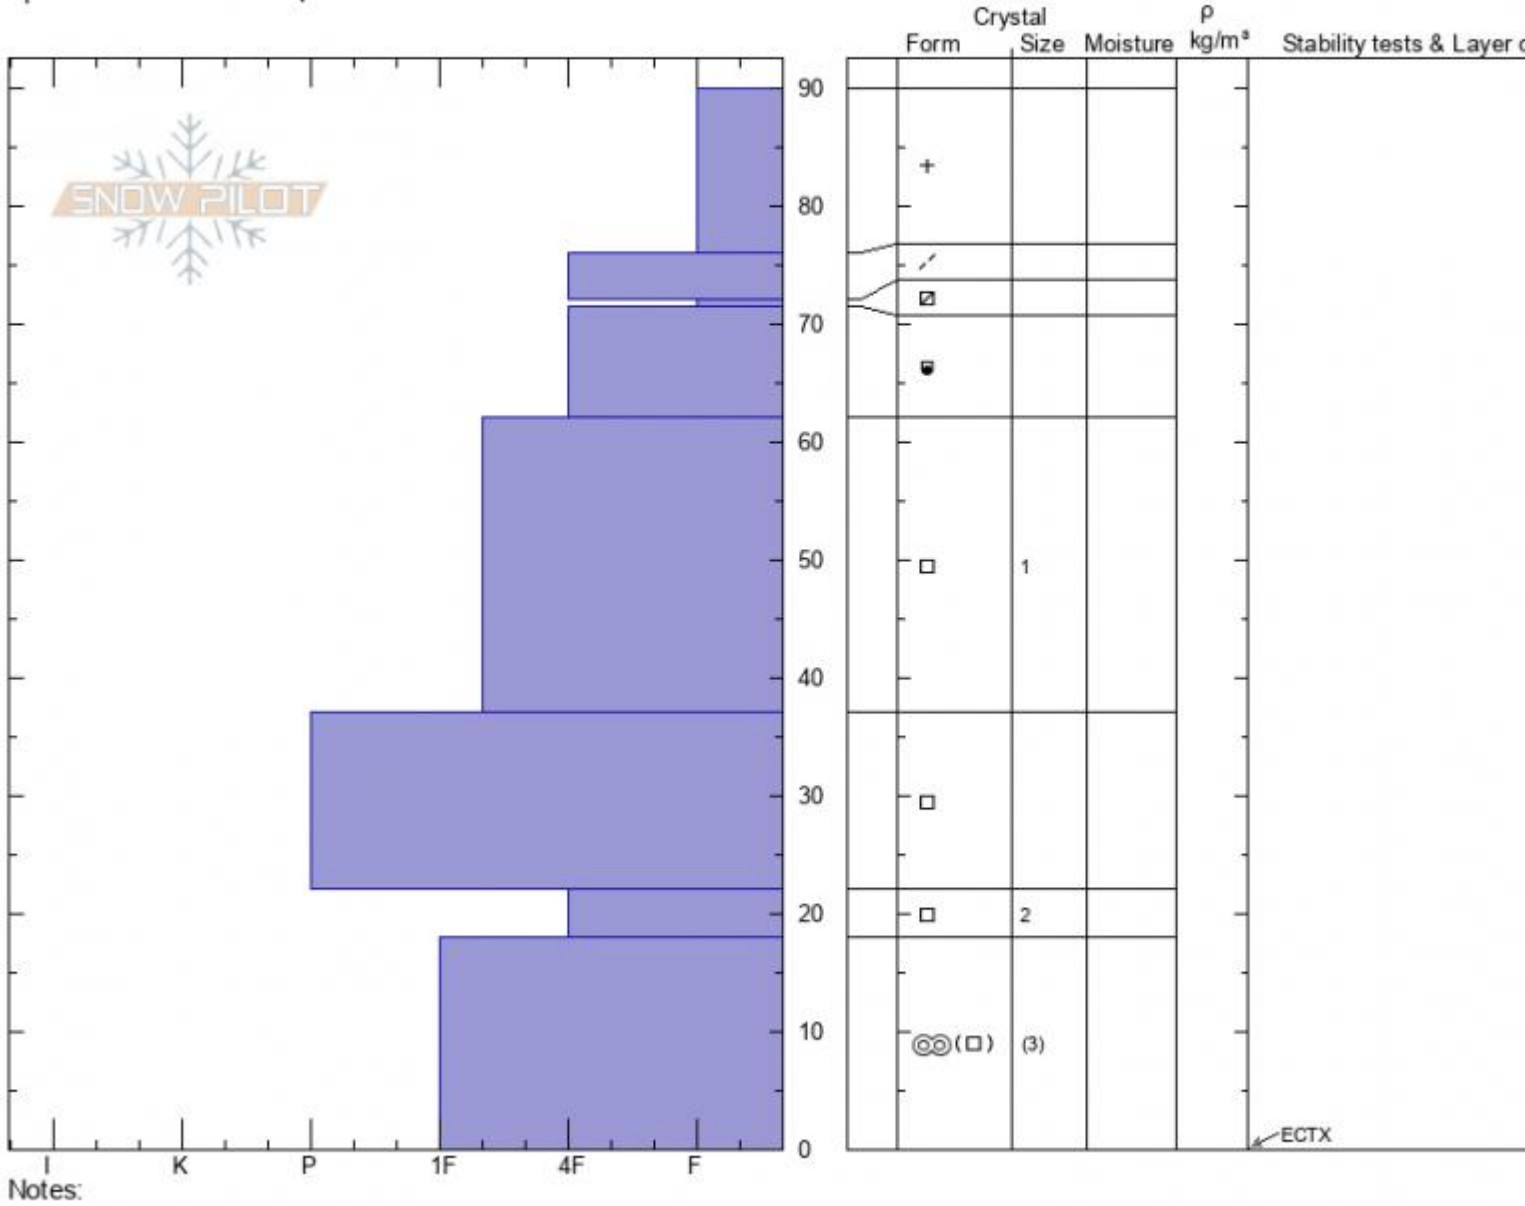

Bacon Rind SE
Madison Range-N
MT
 Elevation: **8700 ft**
 Aspect: **150°**
 Specifics: **Ski tracks on slope**

Ian Hoyer
01/06/2022 - 11:00am
 Co-ord: **44.96611N, -111.09976W**
 Slope Angle: **23°**
 Wind Loading: **no**

Stability: **Good**
 Air Temperature:
 Sky Cover: **OVC**
 Precipitation: **S-1**
 Wind: **Calm**

HS:90 **Layer Notes:**
 22-18cm: **Problematic layer**

Advisory Region
 Southern Madison
 Longitude
 -111.10W
 Latitude
 44.96N
 Southern Madison, 2022-01-06