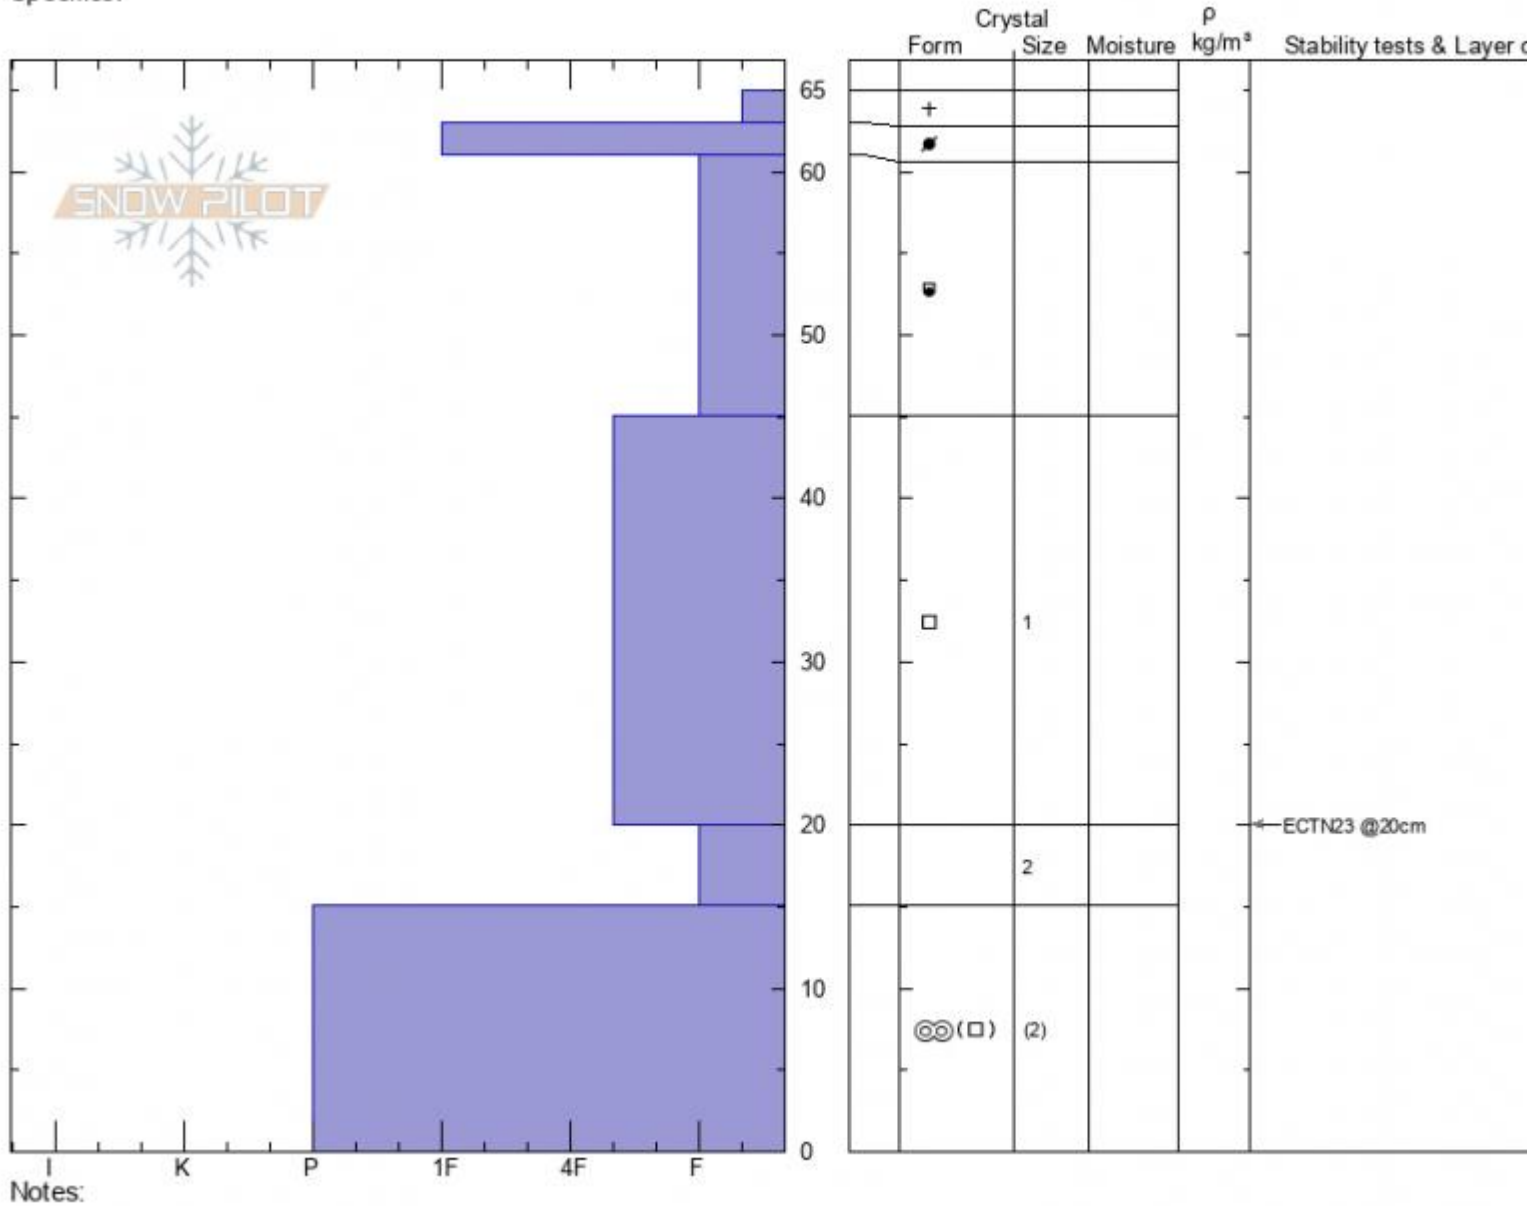

**Mt Ellis N of Saddle**  
**Gallatin Range-N**  
**MT**  
 Elevation: **7098 ft**  
 Aspect: **85°**  
 Specifics:

**Ian Hoyer**  
**01/04/2022 - 12:00pm**  
 Co-ord: **45.59273N, -110.96123W**  
 Slope Angle: **28°**  
 Wind Loading: **no**

Stability: **Good**  
 Air Temperature:  
 Sky Cover: **OVC**  
 Precipitation: **S-1**  
 Wind: **Calm**

HS: **65**    Layer Notes:  
 PF: **65**    20-15cm: **Problematic layer**

Advisory Region  
 Northern Gallatin  
 Longitude  
 -110.96W  
 Latitude  
 45.58N  
 Northern Gallatin, 2022-01-06