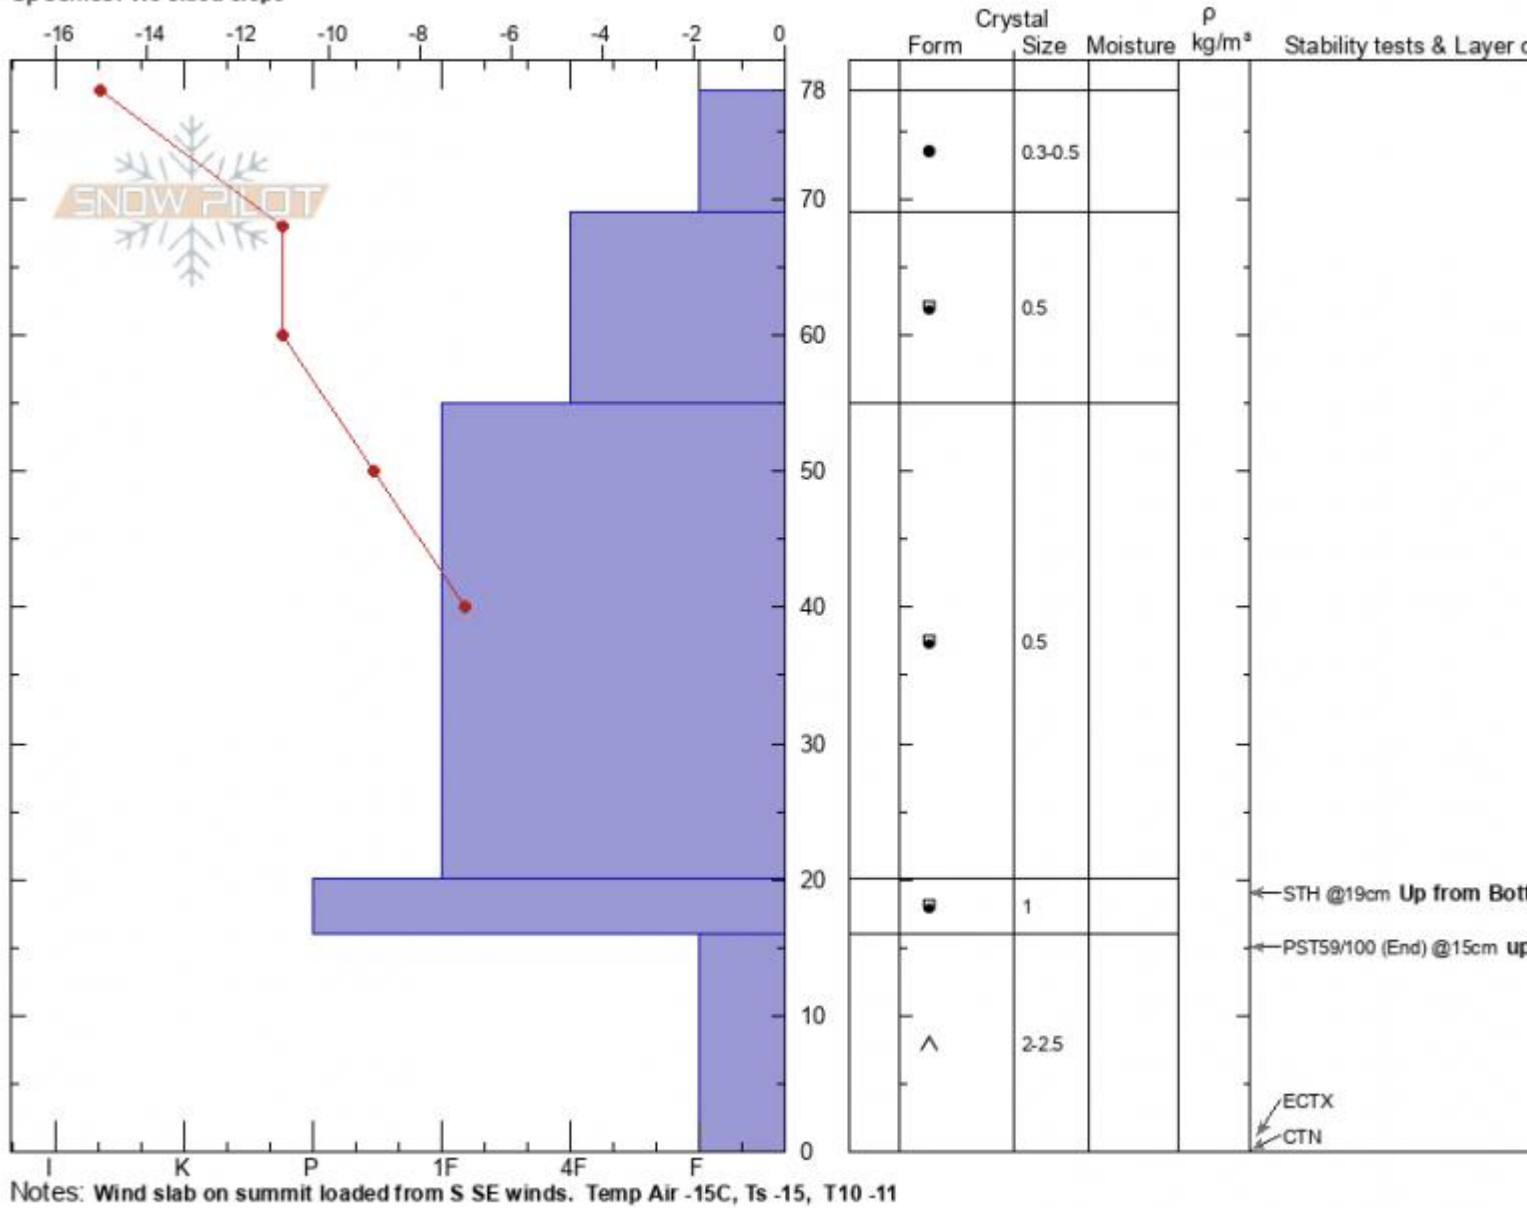

**Mt Hebgen**  
**Lionhead Range**  
**MT**  
 Elevation: **7744 ft**  
 Aspect: **135°**  
 Specifics: **We skied slope**

**SaRah Busse**  
**01/02/2022 - 12:07 pm**  
 Co-ord: **45.07764N, -111.98914W**  
 Slope Angle: **12°**  
 Wind Loading: **yes**

Stability: **Good**  
 Air Temperature: **-15°C**  
 Sky Cover: **BKN**  
 Precipitation: **NO**  
 Wind: **SW Light Breeze**

HS: **78**      Layer Notes:  
 16-0cm: **Problematic layer**

Advisory Region  
 Lionhead Range  
 Longitude  
 -112.21W  
 Latitude  
 44.47N  
 Lionhead Range, 2022-01-03