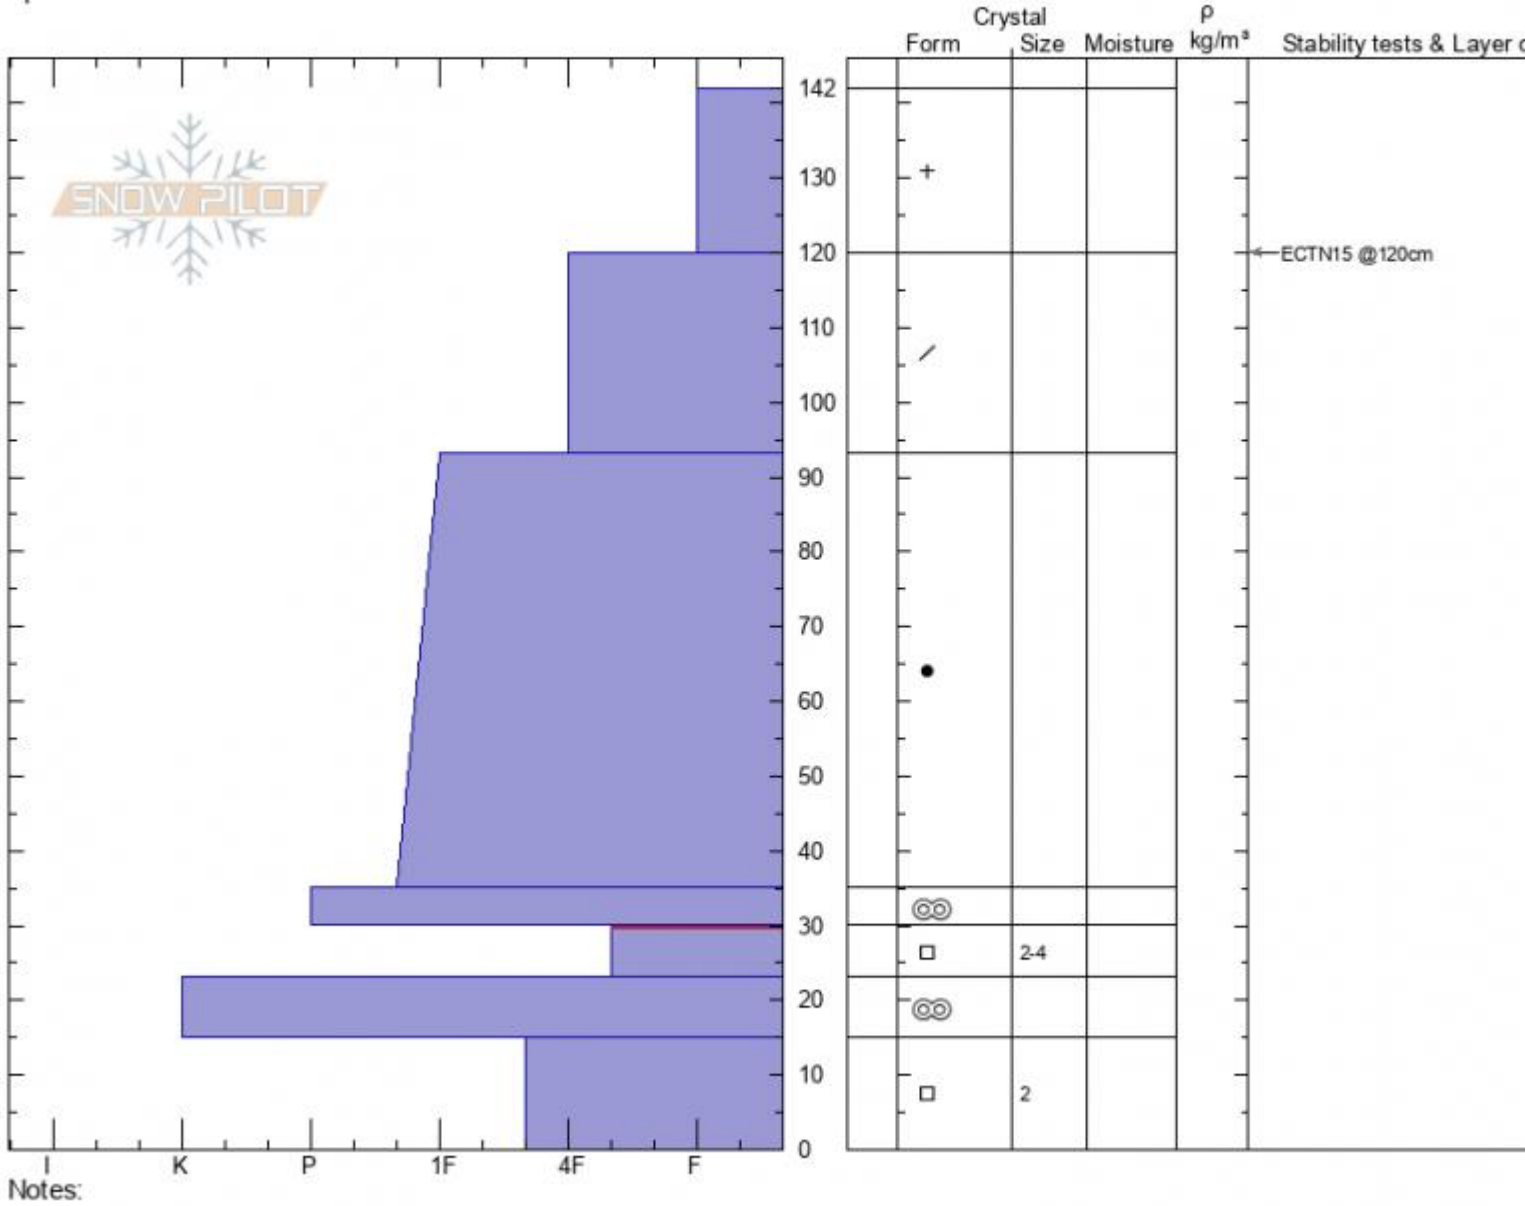

Below Marge's  
 Lionhead Range  
 MT  
 Elevation: 8316 ft  
 Aspect: 180°  
 Specifics:

Dave Zinn  
 12/30/2021 - 1:00pm  
 Co-ord: 44.71548N, -111.31013W  
 Slope Angle: 20°  
 Wind Loading: no

Stability: Fair  
 Air Temperature:  
 Sky Cover: OVC  
 Precipitation: S2  
 Wind: SW Calm

HS:142 Layer Notes:  
 PF: 50 30-23cm: Problematic layer

Advisory Region  
 Lionhead Range  
 Longitude  
 -111.32W  
 Latitude  
 44.73N  
 Lionhead Range, 2022-01-02