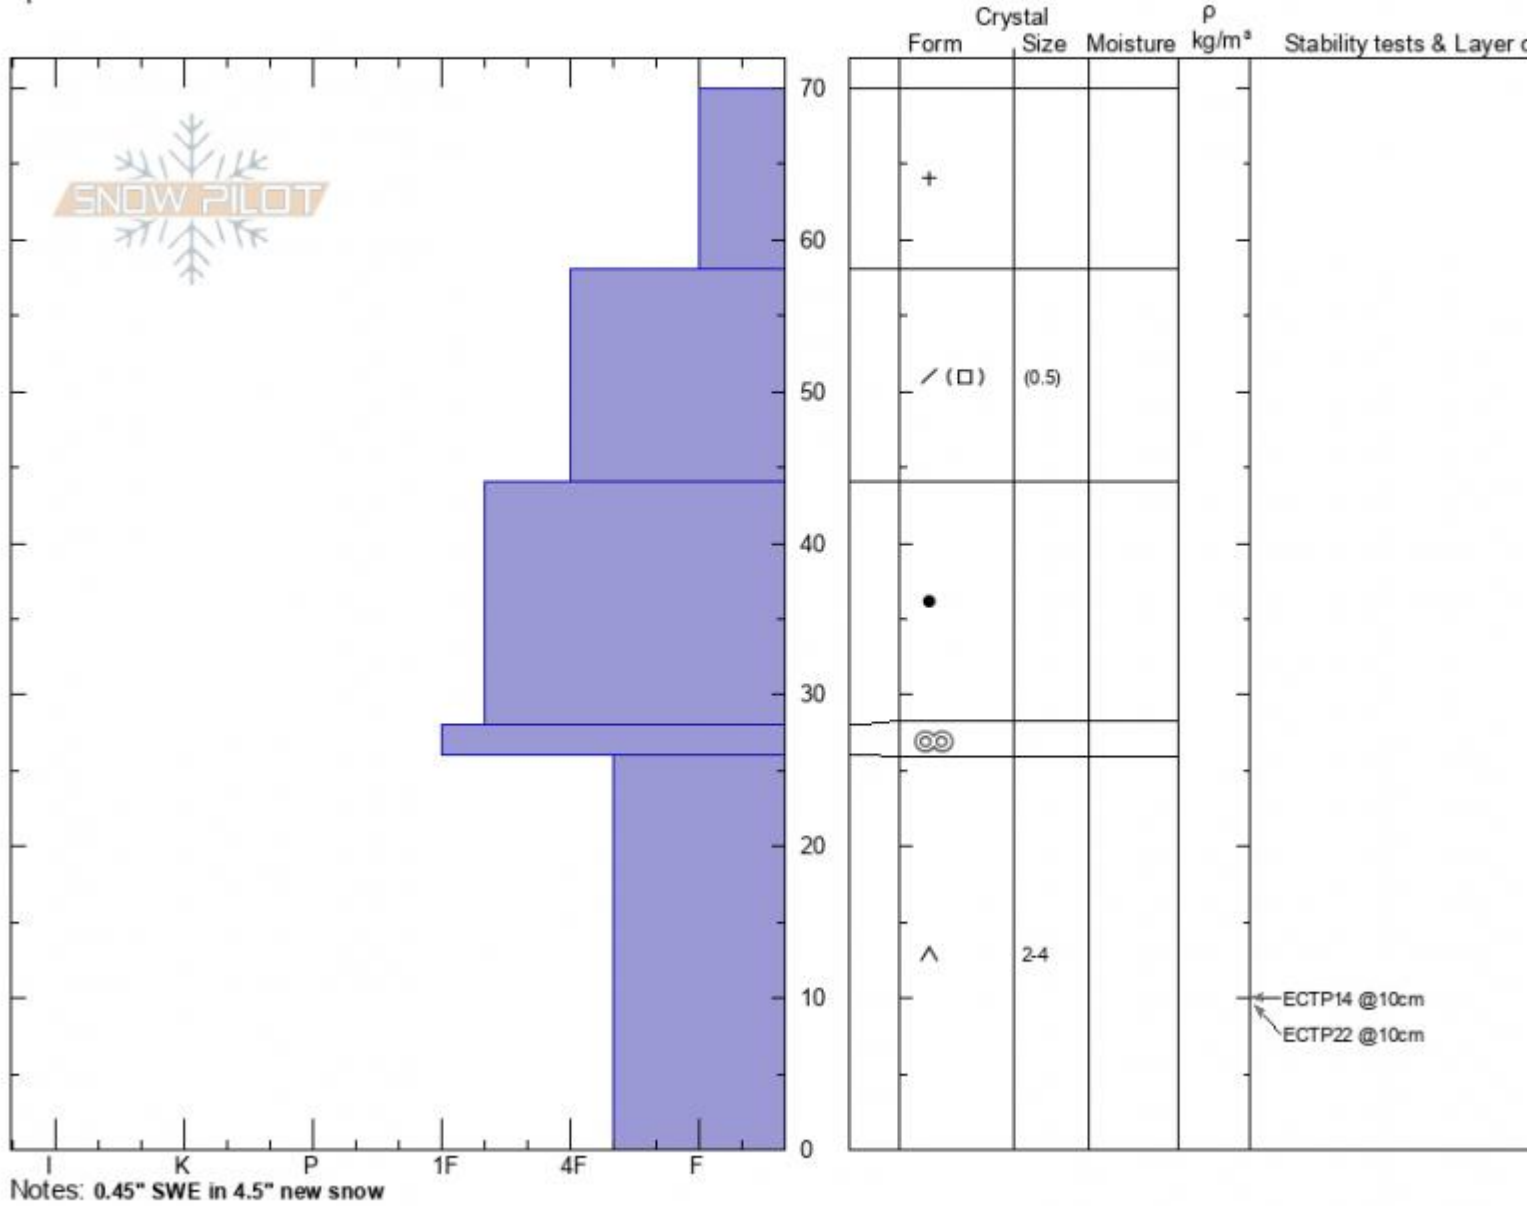

Wilderness Boundary
Madison Range-S
MT
 Elevation: **8800 ft**
 Aspect: **210°**
 Specifics:

Ian Hoyer
12/24/2021 - 11:00am
 Co-ord: **44.97708N, -111.35908W**
 Slope Angle: **17°**
 Wind Loading: **no**

Stability: **Fair**
 Air Temperature:
 Sky Cover: **OVC**
 Precipitation: **S-1**
 Wind: **S Light Breeze**

HS:70 Layer Notes:
 26-0cm: **Problematic layer**

Advisory Region
 Southern Madison
 Longitude
 -111.27W
 Latitude
 45.06N
 Southern Madison, 2021-12-24