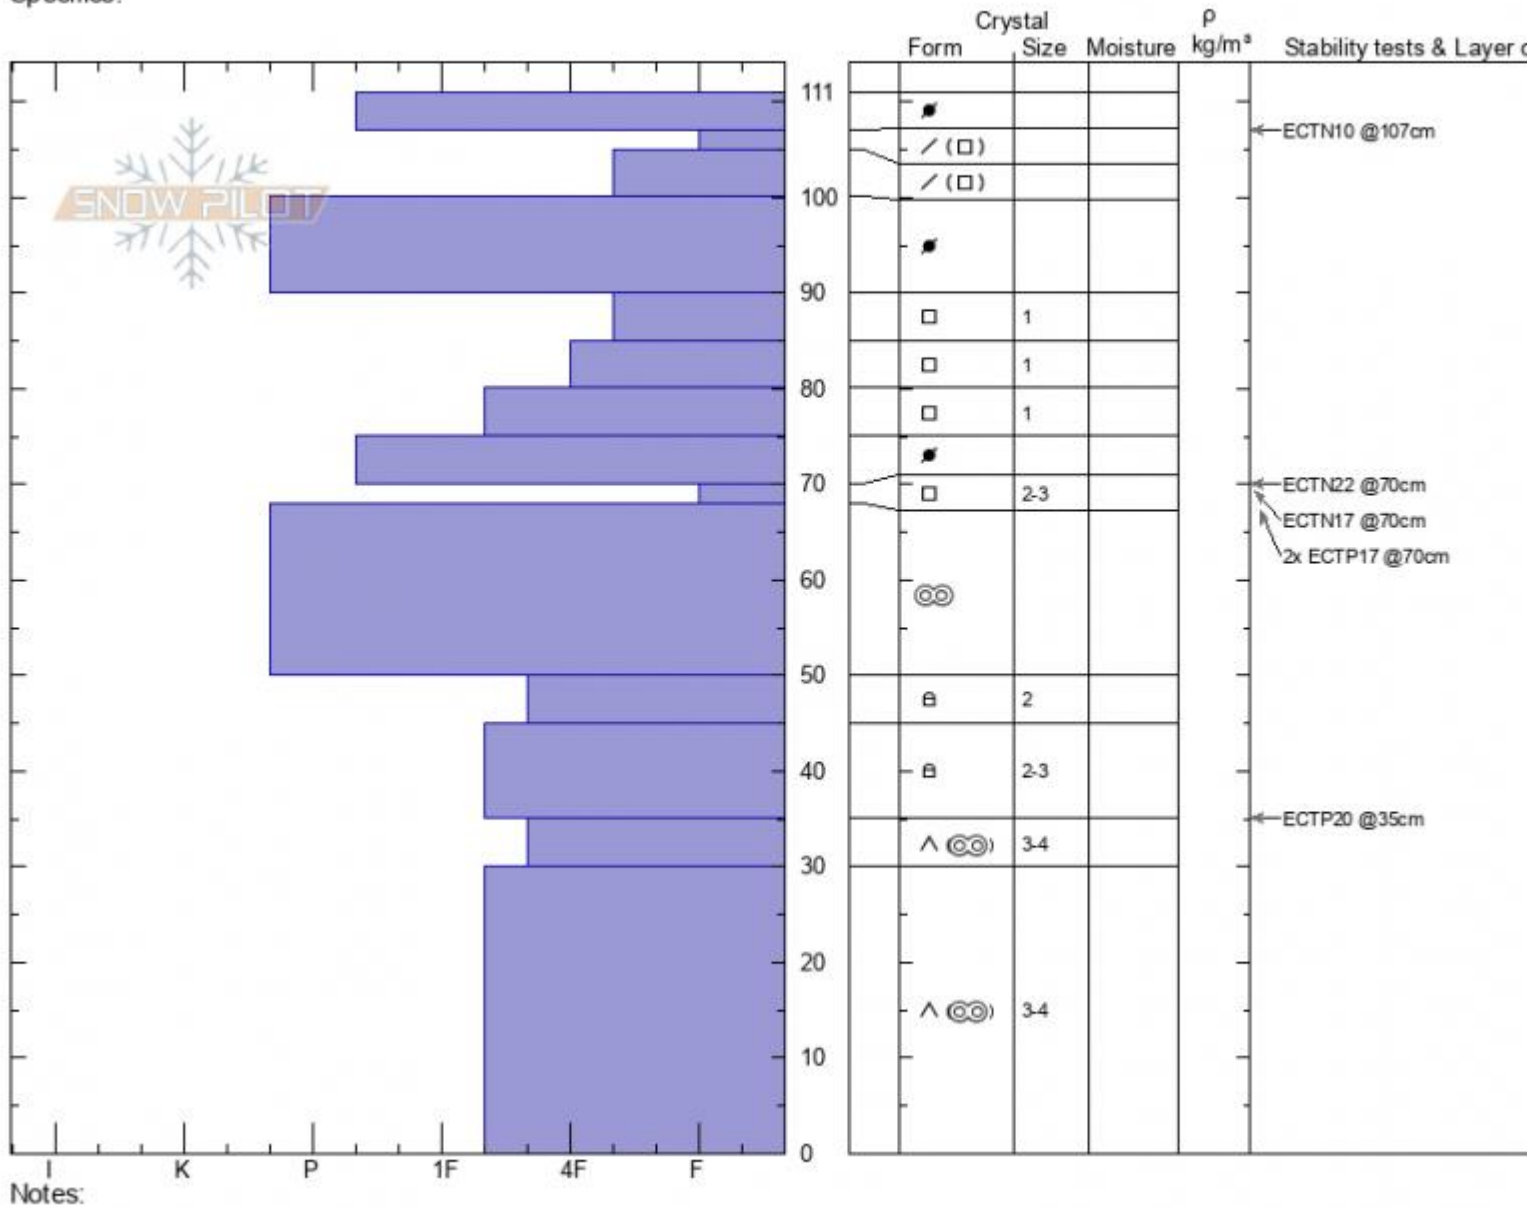

**Mt. Blackmore NE face**  
**Gallatin Range-N**  
**MT**  
 Elevation: **9848 ft**  
 Aspect: **80°**  
 Specifics:

**Alex Marienthal**  
**12/22/2021 - 10:45am**  
 Co-ord: **45.44542N, -111.00205W**  
 Slope Angle: **35°**  
 Wind Loading: **yes**

Stability:  
 Air Temperature:  
 Sky Cover: **BKN**  
 Precipitation: **NO**  
 Wind: **SW Moderate**

HS:**111** Layer Notes:  
 PF: **55** 70-68cm: **Problematic layer**  
 PS: **12**

Advisory Region  
 Northern Gallatin  
 Longitude  
 -111.00W  
 Latitude  
 45.44N  
 Northern Gallatin, 2021-12-22