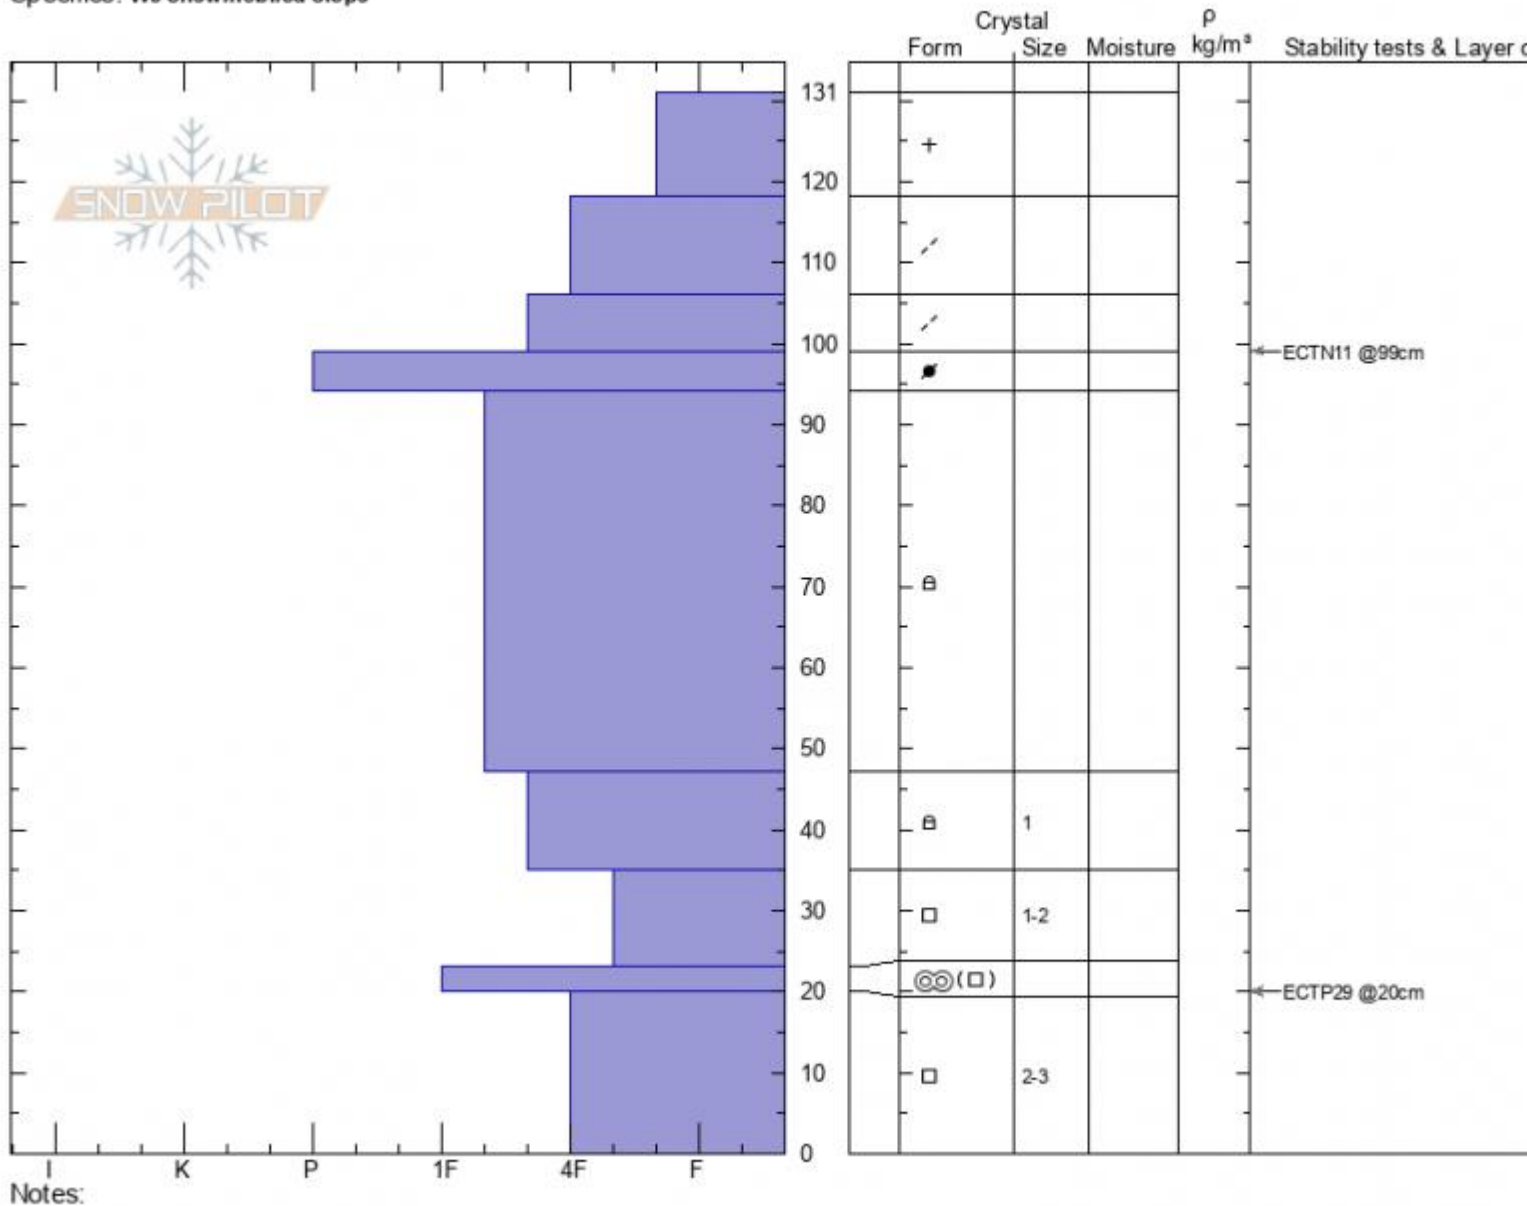

2nd yellow mule  
 Madison Range-N  
 MT  
 Elevation: 9365 ft  
 Aspect: 30°  
 Specifics: We snowmobiled slope

Hannah Marshall  
 12/21/2021 - 10:12am  
 Co-ord:  
 Slope Angle: 22°  
 Wind Loading:

Stability:  
 Air Temperature:  
 Sky Cover: **BKN**  
 Precipitation: **NO**  
 Wind:

HS:131 Layer Notes:  
 PF:90 20-0cm: Problematic layer

Advisory Region  
 Northern Madison  
 Longitude  
 -111.38W  
 Latitude  
 45.17N  
 Northern Madison, 2021-12-21