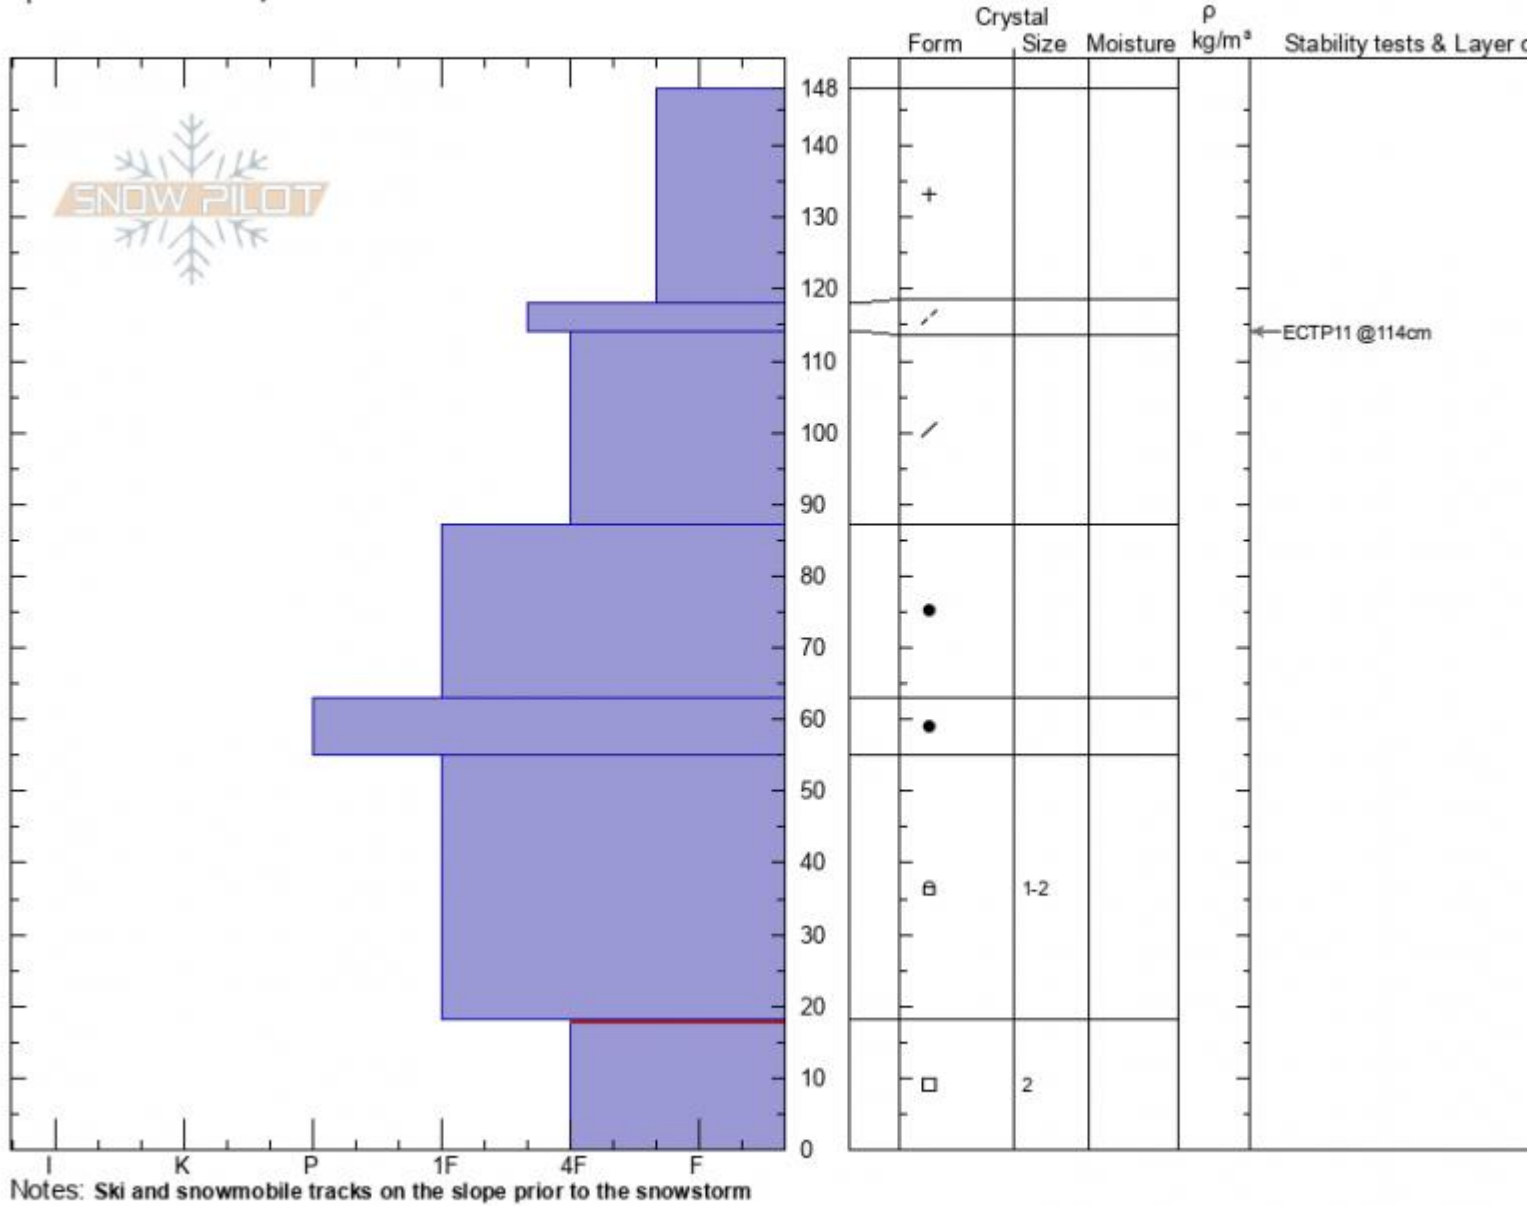

**Wade's World Profile**  
**Cooke City**  
**MT**  
 Elevation: **9562 ft**  
 Aspect: **80°**  
 Specifics: **We skied slope**

**Dave Zinn**  
**12/20/2021 - 9:30am**  
 Co-ord: **45.06647N, -109.95141W**  
 Slope Angle: **26°**  
 Wind Loading: **previous**

Stability: **Good**  
 Air Temperature:  
 Sky Cover: **OVC**  
 Precipitation: **S2**  
 Wind: **SW Light Breeze**

**HS:148** Layer Notes:  
 18-0cm: **Problematic layer**

Advisory Region  
 Cooke City  
 Longitude  
 -109.95W  
 Latitude  
 45.07N  
 Cooke City, 2021-12-21